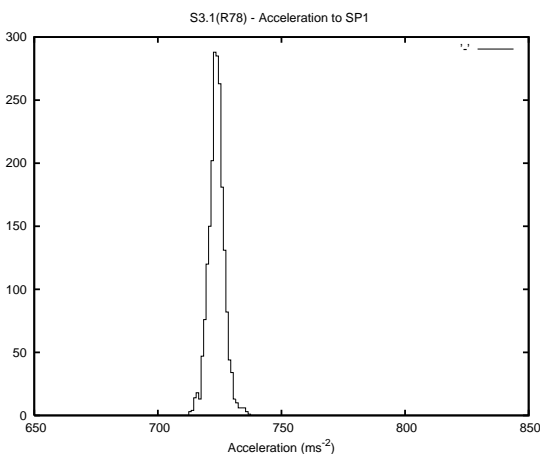

Target Performance Report - S3.1

Report Generated: October 4, 2015,

Last Actuation: 04/10/15 09:58:49

1 Operation Summary

	Last Shift	Total
Actuations:	53.0K	2056.8K
Quadrature Count errors:	0	0
Fiber ADC errors:	0	0
BPS errors (during actuation):	0	0
(R78) Gaps > 3s & < 10s:	2846	6193
(R78) Gaps > 10s:	265	496
(R78) SP2 Corrections:	1818	6224
(R78) Capture Over/Under shoots:	5379/15787	96364/71442

2 Mechanical Performance

Starting position for the last 2000 actuations.

Starting position width over time.

Acceleration for the last 2000 actuations.

Acceleration over time. Normalised to a temperature 45C using the temperature data collected by the system.