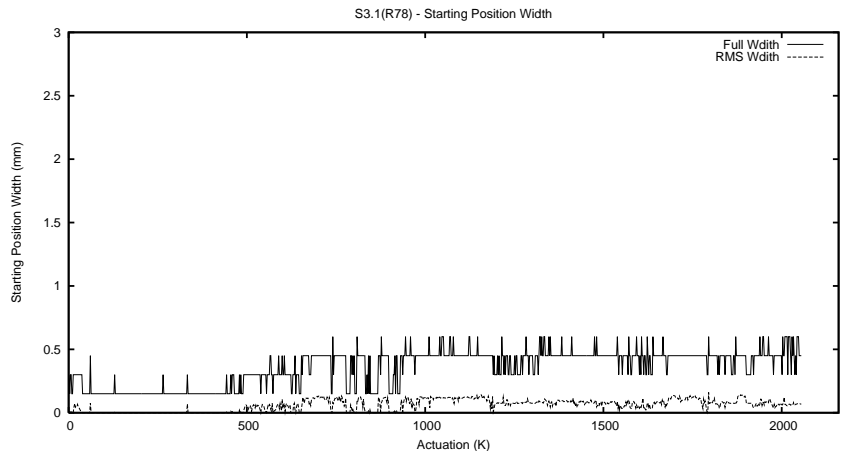

Target Performance Report - S3.1

Report Generated: October 4, 2015,

Last Actuation: 04/10/15 09:58:49

1 Operation Summary

	Last Shift	Total
Actuations:	53.0K	2056.8K
Quadrature Count errors:	0	0
Fiber ADC errors:	0	0
BPS errors (during actuation):	0	0
(R78) Gaps > 3s & < 10s:	2846	6193
(R78) Gaps > 10s:	265	496
(R78) SP2 Corrections:	1818	6224
(R78) Capture Over/Under shoots:	5379/15787	96364/71442

2 Mechanical Performance

Starting position for the last 2000 actuations.

Starting position width over time.

Acceleration for the last 2000 actuations.

Acceleration over time. Normalised to a temperature 45C using the temperature data collected by the system.