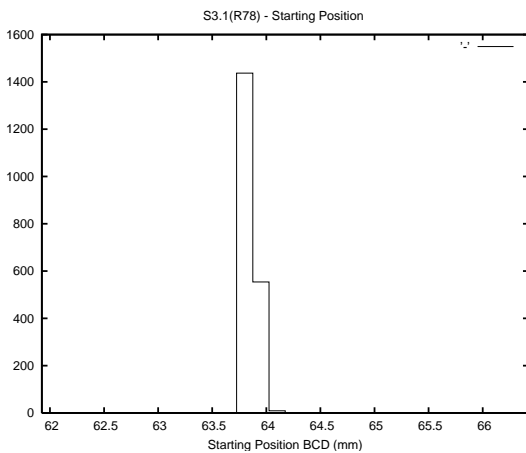

Target Performance Report - S3.1

Report Generated: October 4, 2015,

Last Actuation: 04/10/15 09:58:49

1 Operation Summary

	Last Shift	Total
Actuations:	53.0K	2056.8K
Quadrature Count errors:	0	0
Fiber ADC errors:	0	0
BPS errors (during actuation):	0	0
(R78) Gaps > 3s & < 10s:	2846	6193
(R78) Gaps > 10s:	265	496
(R78) SP2 Corrections:	1818	6224
(R78) Capture Over/Under shoots:	5379/15787	96364/71442

2 Mechanical Performance

Starting position for the last 2000 actuations.

Starting position width over time.

Acceleration for the last 2000 actuations.

Acceleration over time. Normalised to a temperature 45C using the temperature data collected by the system.

3 Optical Performance

4 BPS Check