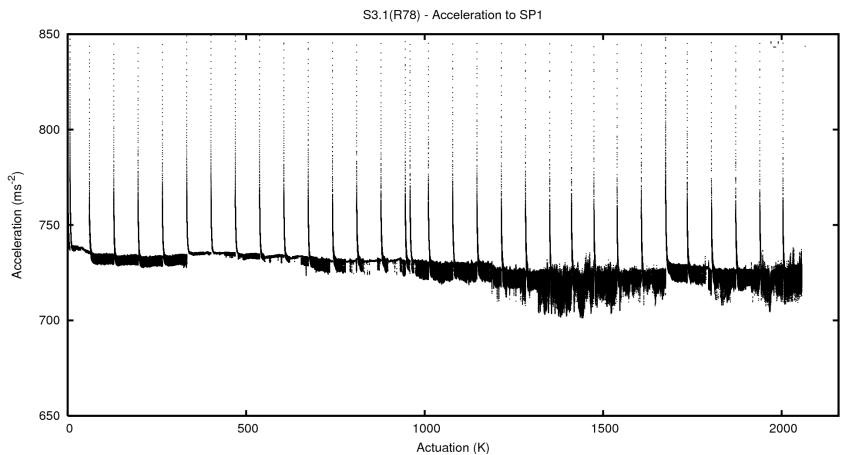

2 Mechanical Performance

Starting position for the last 2000 actuations.

Starting position width over time.

Acceleration for the last 2000 actuations.

Acceleration over time. Normalised to a temperature 45C using the temperature data collected by the system.

3 Optical Performance

4 BPS Check