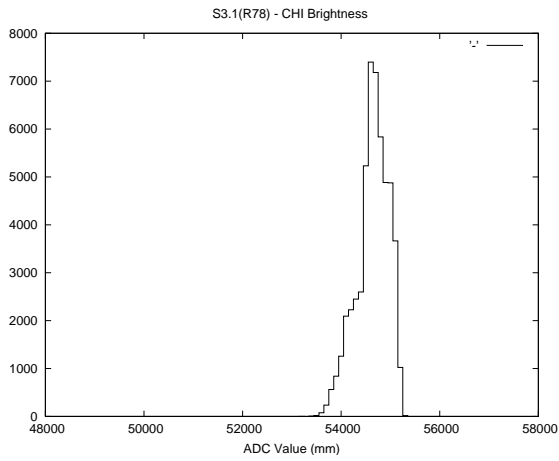

Target Performance Report - S3.1

Report Generated: October 4, 2015,

Last Actuation: 04/10/15 09:58:49

1 Operation Summary

	Last Shift	Total
Actuations:	53.0K	2056.8K
Quadrature Count errors:	0	0
Fiber ADC errors:	0	0
BPS errors (during actuation):	0	0
(R78) Gaps > 3s & < 10s:	2846	6193
(R78) Gaps > 10s:	265	496
(R78) SP2 Corrections:	1818	6224
(R78) Capture Over/Under shoots:	5379/15787	96364/71442

2 Mechanical Performance

Starting position for the last 2000 actuations.

Starting position width over time.

Acceleration for the last 2000 actuations.

Acceleration over time. Normalised to a temperature 45C using the temperature data collected by the system.

3 Optical Performance

4 BPS Check