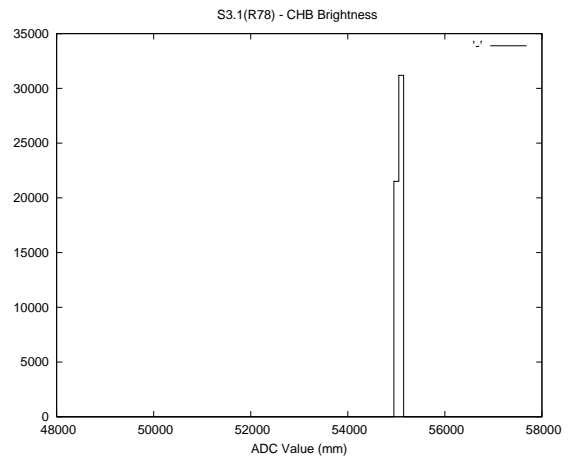

2 Mechanical Performance

Starting position for the last 2000 actuations.

Starting position width over time.

Acceleration for the last 2000 actuations.

Acceleration over time. Normalised to a temperature 45C using the temperature data collected by the system.

3 Optical Performance

4 BPS Check