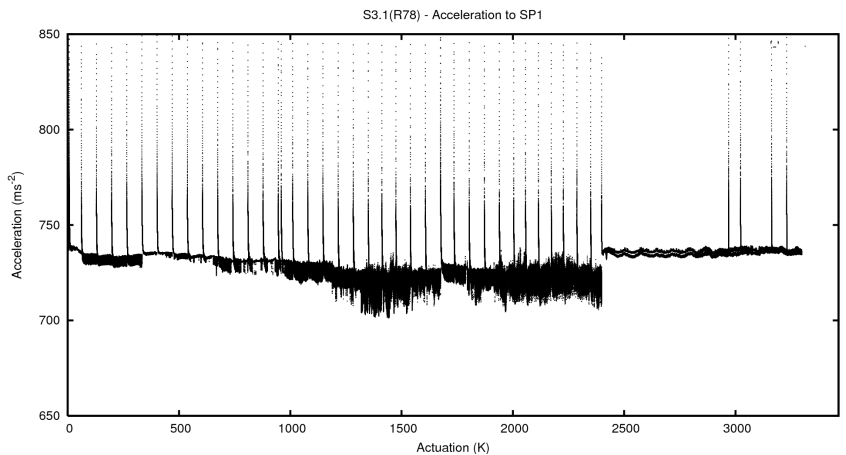

2 Mechanical Performance

Starting position for the last 2000 actuations.

Starting position width over time.

Acceleration for the last 2000 actuations.

Acceleration over time. Normalised to a temperature 45C using the temperature data collected by the system.

3 Optical Performance

4 BPS Check