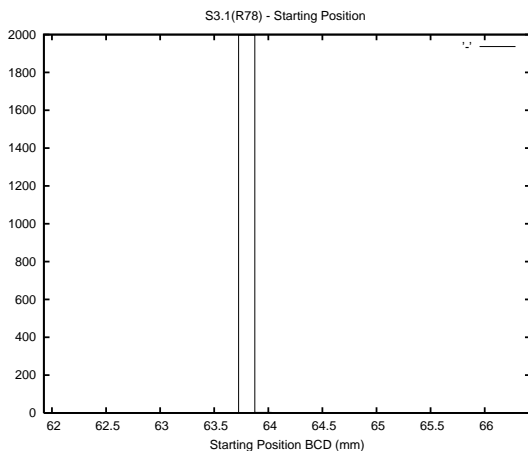

Target Performance Report - S3.1

Report Generated: February 10, 2016,

Last Actuation: 10/02/16 11:01:10

1 Operation Summary

	Last Shift	Total
Actuations:	68.1K	3298.2K
Quadrature Count errors:	0	0
Fiber ADC errors:	0	0
BPS errors (during actuation):	0	0
(R78) Gaps > 3s & < 10s:	0	15865
(R78) Gaps > 10s:	2	1151
(R78) SP2 Corrections:	0	11814
(R78) Capture Over/Under shoots:	0/0	121455/133586

2 Mechanical Performance

Starting position for the last 2000 actuations.

Starting position width over time.

Acceleration for the last 2000 actuations.

Acceleration over time. Normalised to a temperature 45C using the temperature data collected by the system.

3 Optical Performance

4 BPS Check