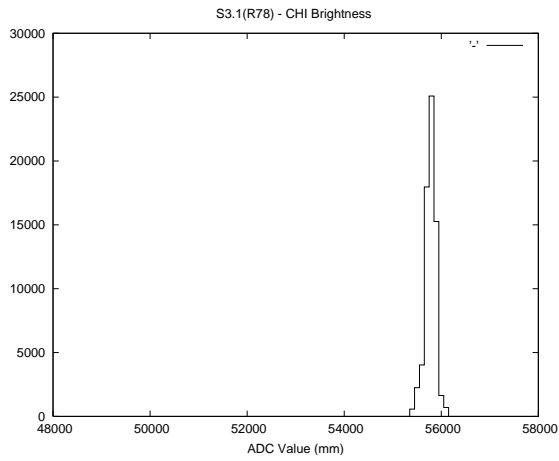

Target Performance Report - S3.1

Report Generated: February 10, 2016,

Last Actuation: 10/02/16 11:01:10

1 Operation Summary

	Last Shift	Total
Actuations:	68.1K	3298.2K
Quadrature Count errors:	0	0
Fiber ADC errors:	0	0
BPS errors (during actuation):	0	0
(R78) Gaps > 3s & < 10s:	0	15865
(R78) Gaps > 10s:	2	1151
(R78) SP2 Corrections:	0	11814
(R78) Capture Over/Under shoots:	0/0	121455/133586

2 Mechanical Performance

Starting position for the last 2000 actuations.

Starting position width over time.

Acceleration for the last 2000 actuations.

Acceleration over time. Normalised to a temperature 45C using the temperature data collected by the system.

3 Optical Performance

4 BPS Check