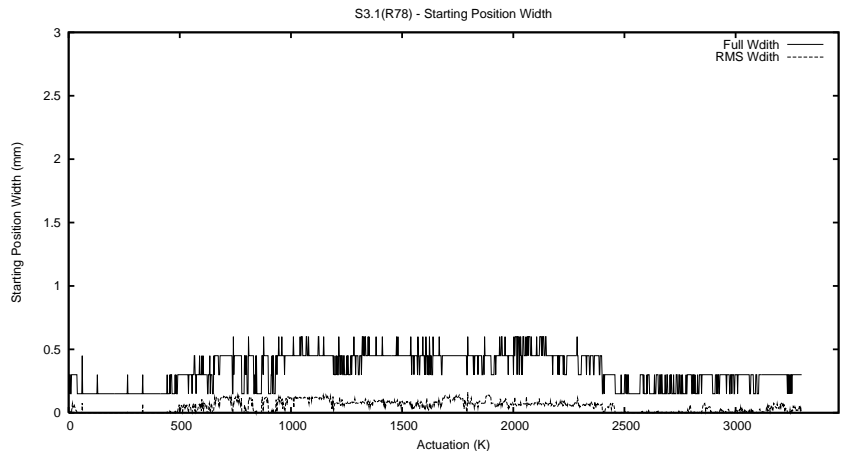

Target Performance Report - S3.1

Report Generated: February 10, 2016,

Last Actuation: 10/02/16 11:01:10

1 Operation Summary

	Last Shift	Total
Actuations:	68.1K	3298.2K
Quadrature Count errors:	0	0
Fiber ADC errors:	0	0
BPS errors (during actuation):	0	0
(R78) Gaps > 3s & < 10s:	0	15865
(R78) Gaps > 10s:	2	1151
(R78) SP2 Corrections:	0	11814
(R78) Capture Over/Under shoots:	0/0	121455/133586

2 Mechanical Performance

Starting position for the last 2000 actuations.

Starting position width over time.

Acceleration for the last 2000 actuations.

Acceleration over time. Normalised to a temperature 45C using the temperature data collected by the system.