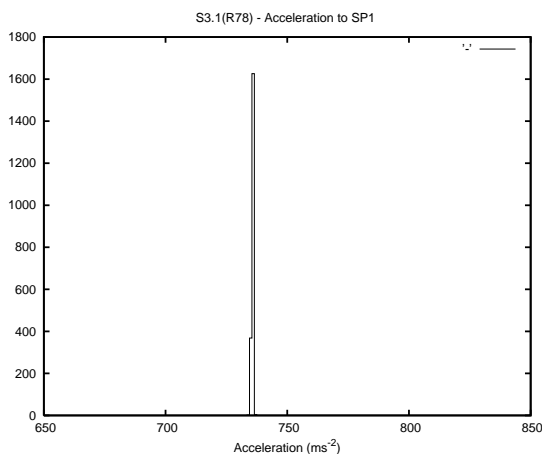

Target Performance Report - S3.1

Report Generated: February 10, 2016,

Last Actuation: 10/02/16 11:01:10

1 Operation Summary

	Last Shift	Total
Actuations:	68.1K	3298.2K
Quadrature Count errors:	0	0
Fiber ADC errors:	0	0
BPS errors (during actuation):	0	0
(R78) Gaps > 3s & < 10s:	0	15865
(R78) Gaps > 10s:	2	1151
(R78) SP2 Corrections:	0	11814
(R78) Capture Over/Under shoots:	0/0	121455/133586

2 Mechanical Performance

Starting position for the last 2000 actuations.

Starting position width over time.

Acceleration for the last 2000 actuations.

Acceleration over time. Normalised to a temperature 45C using the temperature data collected by the system.