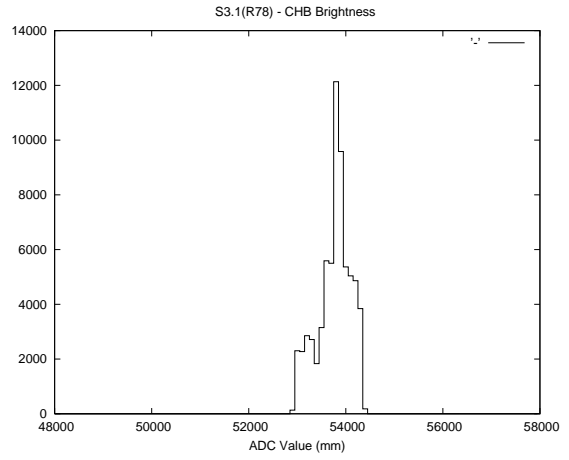

2 Mechanical Performance

Starting position for the last 2000 actuations.

Starting position width over time.

Acceleration for the last 2000 actuations.

Acceleration over time. Normalised to a temperature 45C using the temperature data collected by the system.

3 Optical Performance

4 BPS Check