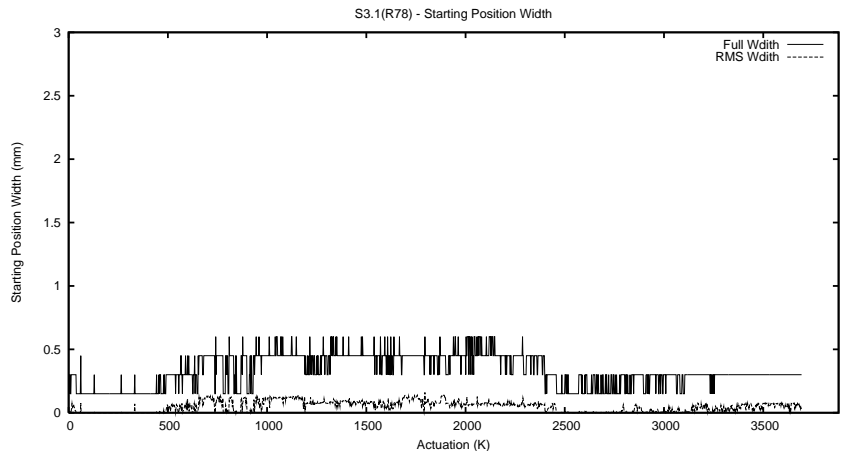

## 1 Operation Summary

	Last Shift	Total
Actuations:	68.2K	3695.0K
Quadrature Count errors:	0	0
Fiber ADC errors:	0	0
BPS errors (during actuation):	0	0
(R78) Gaps > 3s & < 10s:	0	15865
(R78) Gaps > 10s:	2	1158
(R78) SP2 Corrections:	0	11814
(R78) Capture Over/Under shoots:	0/0	121455/133586

## 2 Mechanical Performance

Starting position for the last 2000 actuations.

Starting position width over time.

Acceleration for the last 2000 actuations.

Acceleration over time. Normalised to a temperature 45C using the temperature data collected by the system.