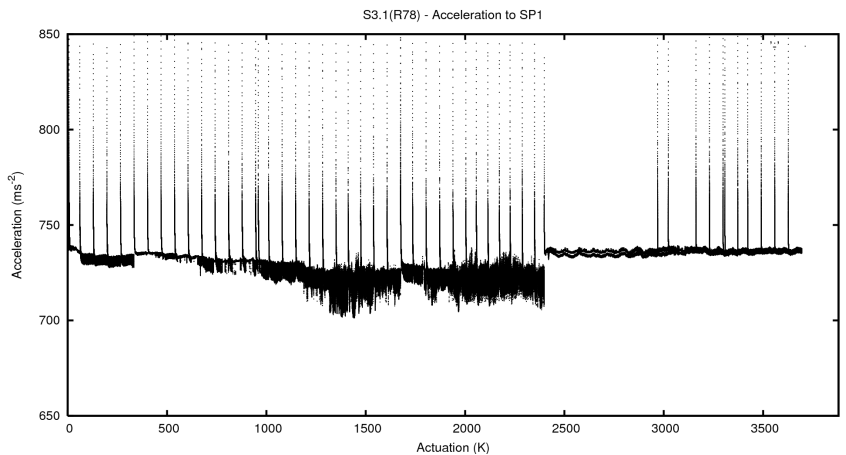

## 2 Mechanical Performance

Starting position for the last 2000 actuations.

Starting position width over time.

Acceleration for the last 2000 actuations.

Acceleration over time. Normalised to a temperature 45C using the temperature data collected by the system.

### 3 Optical Performance