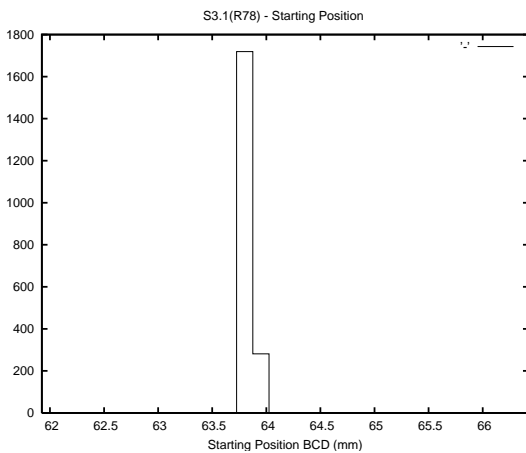

## 1 Operation Summary

	Last Shift	Total
Actuations:	68.2K	3695.0K
Quadrature Count errors:	0	0
Fiber ADC errors:	0	0
BPS errors (during actuation):	0	0
(R78) Gaps > 3s & < 10s:	0	15865
(R78) Gaps > 10s:	2	1158
(R78) SP2 Corrections:	0	11814
(R78) Capture Over/Under shoots:	0/0	121455/133586

## 2 Mechanical Performance

Starting position for the last 2000 actuations.

Starting position width over time.

Acceleration for the last 2000 actuations.

Acceleration over time. Normalised to a temperature 45C using the temperature data collected by the system.