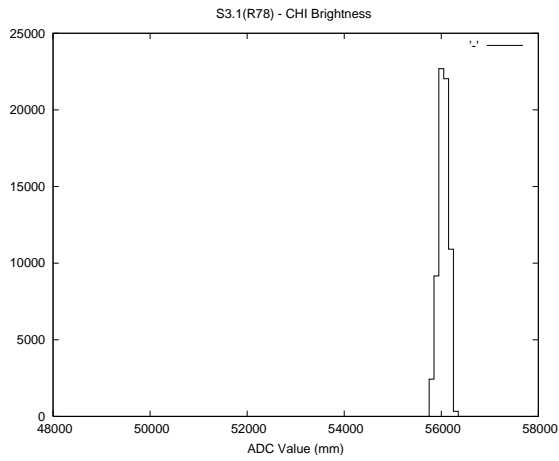

## 2 Mechanical Performance

Starting position for the last 2000 actuations.

Starting position width over time.

Acceleration for the last 2000 actuations.

Acceleration over time. Normalised to a temperature 45C using the temperature data collected by the system.

### 3 Optical Performance