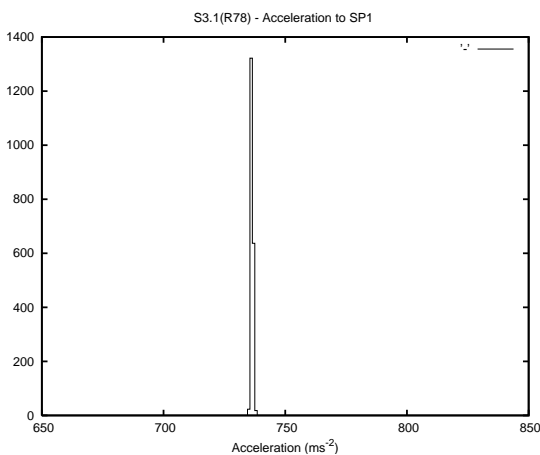

## 1 Operation Summary

	Last Shift	Total
Actuations:	68.2K	3695.0K
Quadrature Count errors:	0	0
Fiber ADC errors:	0	0
BPS errors (during actuation):	0	0
(R78) Gaps > 3s & < 10s:	0	15865
(R78) Gaps > 10s:	2	1158
(R78) SP2 Corrections:	0	11814
(R78) Capture Over/Under shoots:	0/0	121455/133586

## 2 Mechanical Performance

Starting position for the last 2000 actuations.

Starting position width over time.

Acceleration for the last 2000 actuations.

Acceleration over time. Normalised to a temperature 45C using the temperature data collected by the system.