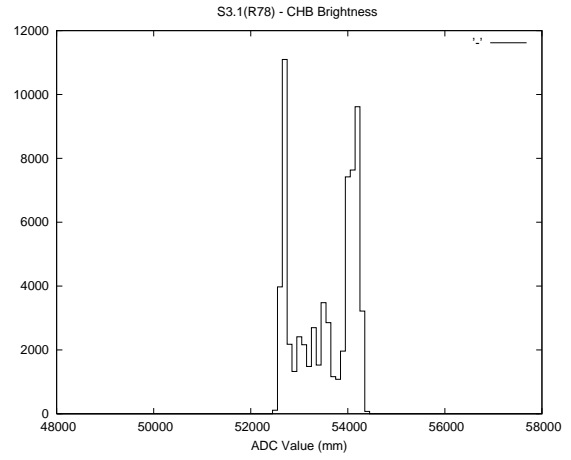

## 1 Operation Summary

	Last Shift	Total
Actuations:	68.2K	3695.0K
Quadrature Count errors:	0	0
Fiber ADC errors:	0	0
BPS errors (during actuation):	0	0
(R78) Gaps > 3s & < 10s:	0	15865
(R78) Gaps > 10s:	2	1158
(R78) SP2 Corrections:	0	11814
(R78) Capture Over/Under shoots:	0/0	121455/133586

## 2 Mechanical Performance

Starting position for the last 2000 actuations.

Starting position width over time.

Acceleration for the last 2000 actuations.

Acceleration over time. Normalised to a temperature 45C using the temperature data collected by the system.

### 3 Optical Performance