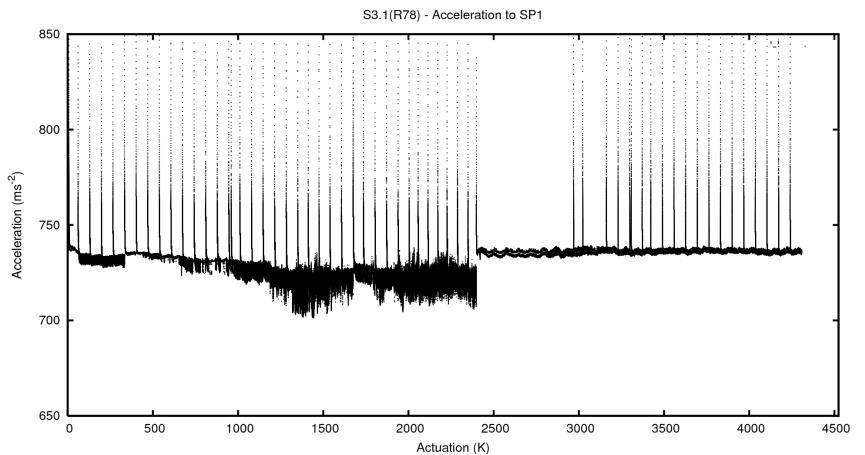

2 Mechanical Performance

Starting position for the last 2000 actuations.

Starting position width over time.

Acceleration for the last 2000 actuations.

Acceleration over time. Normalised to a temperature 45C using the temperature data collected by the system.

3 Optical Performance

4 BPS Check