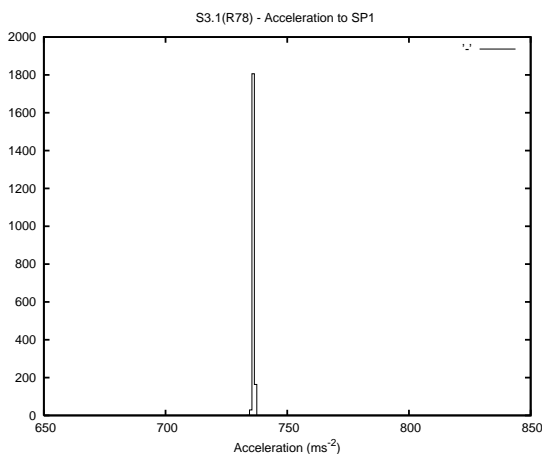

Target Performance Report - S3.1

Report Generated: February 25, 2016,

Last Actuation: 25/02/16 11:01:09

1 Operation Summary

	Last Shift	Total
Actuations:	68.2K	4309.0K
Quadrature Count errors:	0	0
Fiber ADC errors:	0	0
BPS errors (during actuation):	0	0
(R78) Gaps > 3s & < 10s:	0	15865
(R78) Gaps > 10s:	2	1167
(R78) SP2 Corrections:	0	11814
(R78) Capture Over/Under shoots:	0/0	121455/133586

2 Mechanical Performance

Starting position for the last 2000 actuations.

Starting position width over time.

Acceleration for the last 2000 actuations.

Acceleration over time. Normalised to a temperature 45C using the temperature data collected by the system.