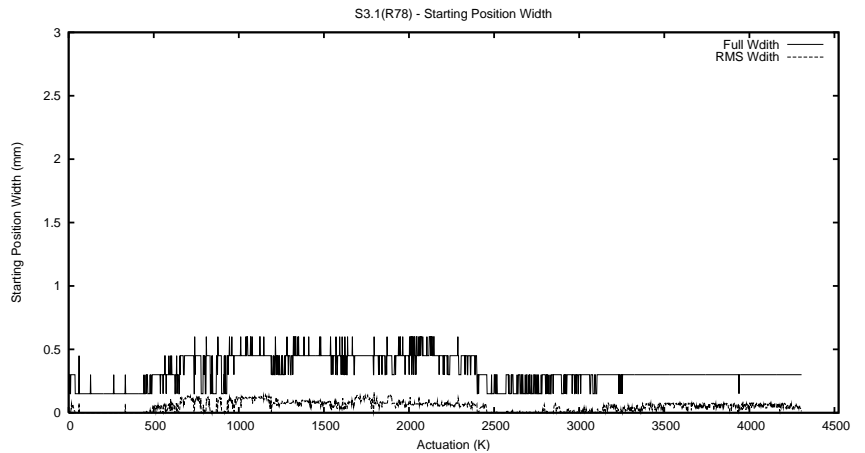

Target Performance Report - S3.1

Report Generated: February 25, 2016,

Last Actuation: 25/02/16 11:01:09

1 Operation Summary

	Last Shift	Total
Actuations:	68.2K	4309.0K
Quadrature Count errors:	0	0
Fiber ADC errors:	0	0
BPS errors (during actuation):	0	0
(R78) Gaps > 3s & < 10s:	0	15865
(R78) Gaps > 10s:	2	1167
(R78) SP2 Corrections:	0	11814
(R78) Capture Over/Under shoots:	0/0	121455/133586

2 Mechanical Performance

Starting position for the last 2000 actuations.

Starting position width over time.

Acceleration for the last 2000 actuations.

Acceleration over time. Normalised to a temperature 45C using the temperature data collected by the system.