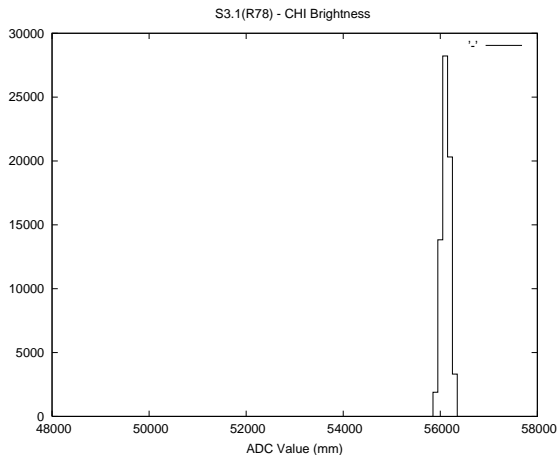

Target Performance Report - S3.1

Report Generated: February 25, 2016,

Last Actuation: 25/02/16 11:01:09

1 Operation Summary

	Last Shift	Total
Actuations:	68.2K	4309.0K
Quadrature Count errors:	0	0
Fiber ADC errors:	0	0
BPS errors (during actuation):	0	0
(R78) Gaps > 3s & < 10s:	0	15865
(R78) Gaps > 10s:	2	1167
(R78) SP2 Corrections:	0	11814
(R78) Capture Over/Under shoots:	0/0	121455/133586

2 Mechanical Performance

Starting position for the last 2000 actuations.

Starting position width over time.

Acceleration for the last 2000 actuations.

Acceleration over time. Normalised to a temperature 45C using the temperature data collected by the system.

3 Optical Performance

4 BPS Check