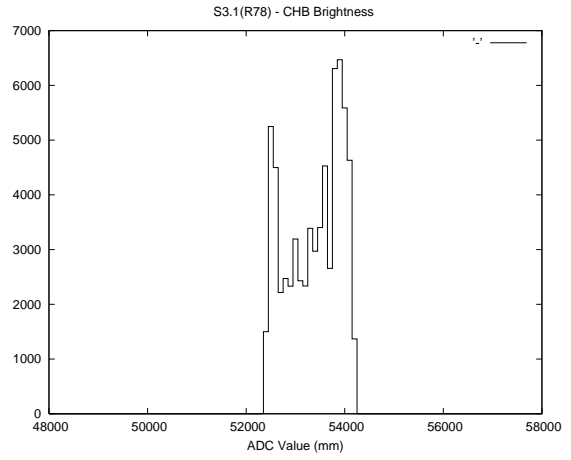

Target Performance Report - S3.1

Report Generated: February 25, 2016,

Last Actuation: 25/02/16 11:01:09

1 Operation Summary

	Last Shift	Total
Actuations:	68.2K	4309.0K
Quadrature Count errors:	0	0
Fiber ADC errors:	0	0
BPS errors (during actuation):	0	0
(R78) Gaps > 3s & < 10s:	0	15865
(R78) Gaps > 10s:	2	1167
(R78) SP2 Corrections:	0	11814
(R78) Capture Over/Under shoots:	0/0	121455/133586

2 Mechanical Performance

Starting position for the last 2000 actuations.

Starting position width over time.

Acceleration for the last 2000 actuations.

Acceleration over time. Normalised to a temperature 45C using the temperature data collected by the system.

3 Optical Performance

4 BPS Check