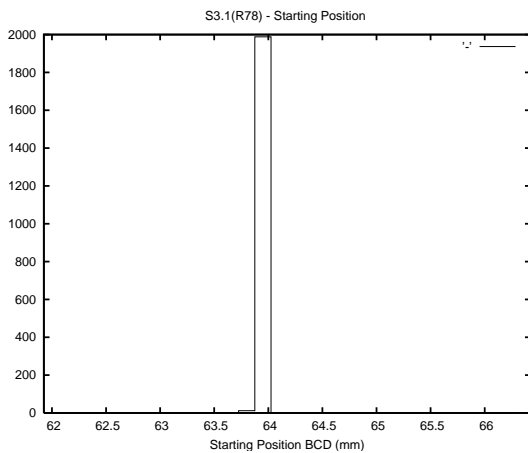

Target Performance Report - S3.1

Report Generated: February 25, 2016,

Last Actuation: 25/02/16 11:01:09

1 Operation Summary

	Last Shift	Total
Actuations:	68.2K	4309.0K
Quadrature Count errors:	0	0
Fiber ADC errors:	0	0
BPS errors (during actuation):	0	0
(R78) Gaps > 3s & < 10s:	0	15865
(R78) Gaps > 10s:	2	1167
(R78) SP2 Corrections:	0	11814
(R78) Capture Over/Under shoots:	0/0	121455/133586

2 Mechanical Performance

Starting position for the last 2000 actuations.

Starting position width over time.

Acceleration for the last 2000 actuations.

Acceleration over time. Normalised to a temperature 45C using the temperature data collected by the system.

3 Optical Performance

4 BPS Check