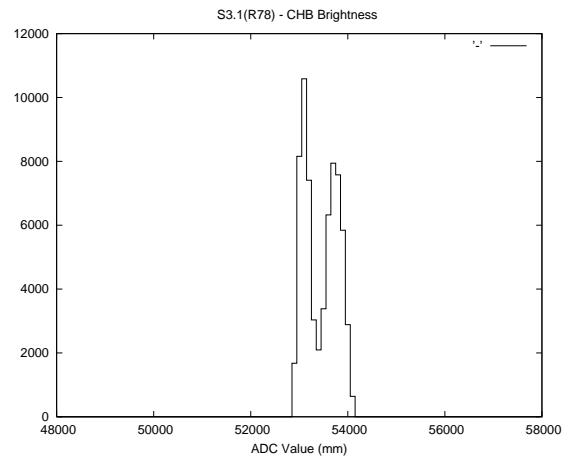

Target Performance Report - S3.1

Report Generated: February 27, 2016,

Last Actuation: 27/02/16 11:01:08

1 Operation Summary

	Last Shift	Total
Actuations:	68.2K	4445.4K
Quadrature Count errors:	0	0
Fiber ADC errors:	0	0
BPS errors (during actuation):	0	0
(R78) Gaps > 3s & < 10s:	0	15865
(R78) Gaps > 10s:	2	1169
(R78) SP2 Corrections:	0	11814
(R78) Capture Over/Under shoots:	0/0	121455/133586

2 Mechanical Performance

Starting position for the last 2000 actuations.

Starting position width over time.

Acceleration for the last 2000 actuations.

Acceleration over time. Normalised to a temperature 45C using the temperature data collected by the system.

3 Optical Performance

4 BPS Check