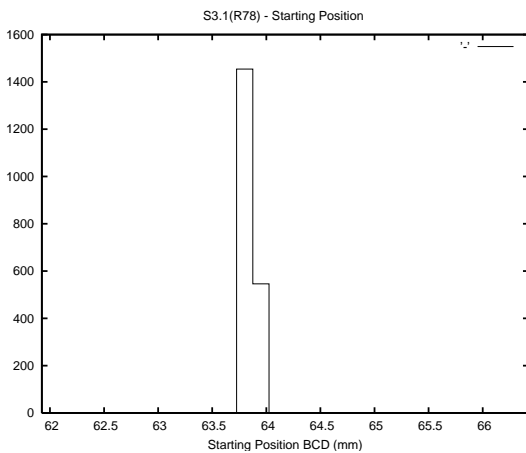

Target Performance Report - S3.1

Report Generated: February 27, 2016,

Last Actuation: 27/02/16 11:01:08

1 Operation Summary

	Last Shift	Total
Actuations:	68.2K	4445.4K
Quadrature Count errors:	0	0
Fiber ADC errors:	0	0
BPS errors (during actuation):	0	0
(R78) Gaps > 3s & < 10s:	0	15865
(R78) Gaps > 10s:	2	1169
(R78) SP2 Corrections:	0	11814
(R78) Capture Over/Under shoots:	0/0	121455/133586

2 Mechanical Performance

Starting position for the last 2000 actuations.

Starting position width over time.

Acceleration for the last 2000 actuations.

Acceleration over time. Normalised to a temperature 45C using the temperature data collected by the system.

3 Optical Performance

4 BPS Check