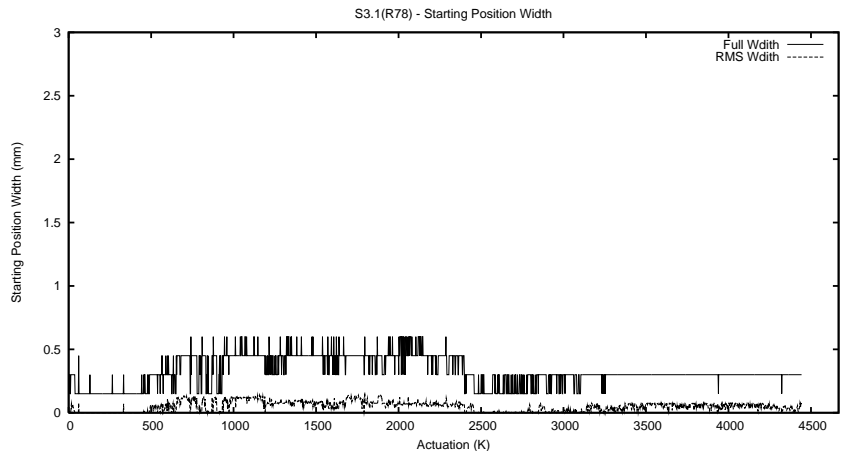

Target Performance Report - S3.1

Report Generated: February 27, 2016,

Last Actuation: 27/02/16 11:01:08

1 Operation Summary

	Last Shift	Total
Actuations:	68.2K	4445.4K
Quadrature Count errors:	0	0
Fiber ADC errors:	0	0
BPS errors (during actuation):	0	0
(R78) Gaps > 3s & < 10s:	0	15865
(R78) Gaps > 10s:	2	1169
(R78) SP2 Corrections:	0	11814
(R78) Capture Over/Under shoots:	0/0	121455/133586

2 Mechanical Performance

Starting position for the last 2000 actuations.

Starting position width over time.

Acceleration for the last 2000 actuations.

Acceleration over time. Normalised to a temperature 45C using the temperature data collected by the system.