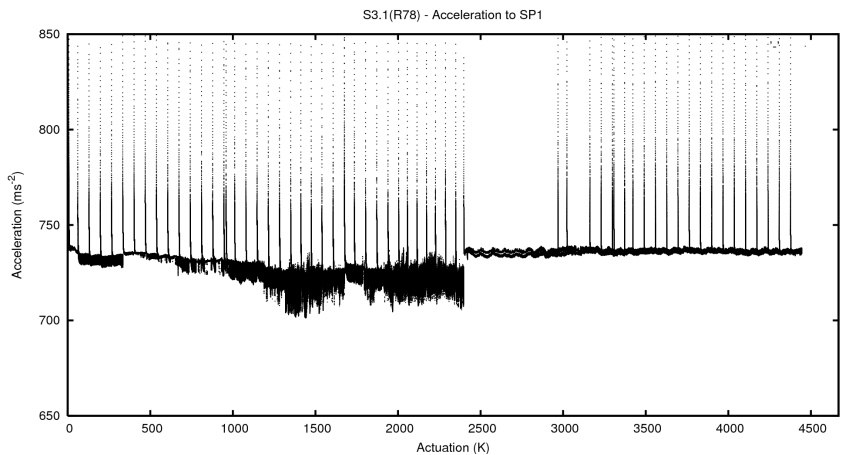

2 Mechanical Performance

Starting position for the last 2000 actuations.

Starting position width over time.

Acceleration for the last 2000 actuations.

Acceleration over time. Normalised to a temperature 45C using the temperature data collected by the system.

3 Optical Performance

4 BPS Check