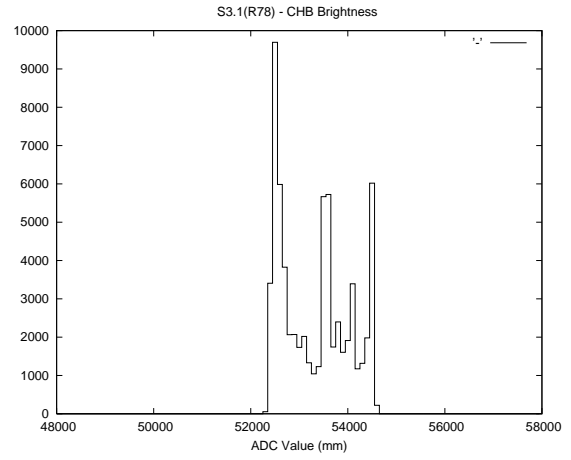

Target Performance Report - S3.1

Report Generated: March 1, 2016,

Last Actuation: 01/03/16 11:01:09

1 Operation Summary

	Last Shift	Total
Actuations:	68.3K	4650.2K
Quadrature Count errors:	0	0
Fiber ADC errors:	0	0
BPS errors (during actuation):	0	0
(R78) Gaps > 3s & < 10s:	0	15865
(R78) Gaps > 10s:	2	1172
(R78) SP2 Corrections:	0	11814
(R78) Capture Over/Under shoots:	0/0	121455/133586

2 Mechanical Performance

Starting position for the last 2000 actuations.

Starting position width over time.

Acceleration for the last 2000 actuations.

Acceleration over time. Normalised to a temperature 45C using the temperature data collected by the system.

3 Optical Performance

4 BPS Check