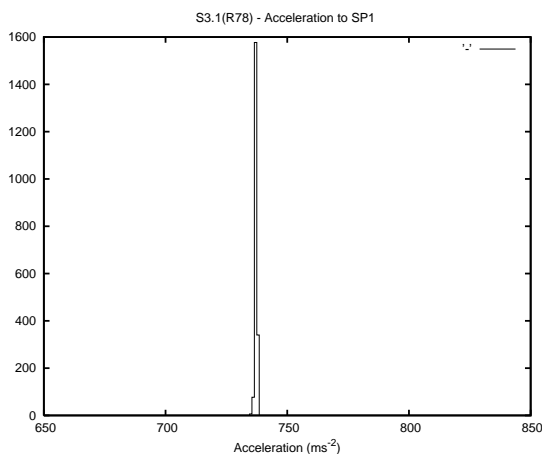

Target Performance Report - S3.1

Report Generated: March 1, 2016,

Last Actuation: 01/03/16 11:01:09

1 Operation Summary

	Last Shift	Total
Actuations:	68.3K	4650.2K
Quadrature Count errors:	0	0
Fiber ADC errors:	0	0
BPS errors (during actuation):	0	0
(R78) Gaps > 3s & < 10s:	0	15865
(R78) Gaps > 10s:	2	1172
(R78) SP2 Corrections:	0	11814
(R78) Capture Over/Under shoots:	0/0	121455/133586

2 Mechanical Performance

Starting position for the last 2000 actuations.

Starting position width over time.

Acceleration for the last 2000 actuations.

Acceleration over time. Normalised to a temperature 45C using the temperature data collected by the system.