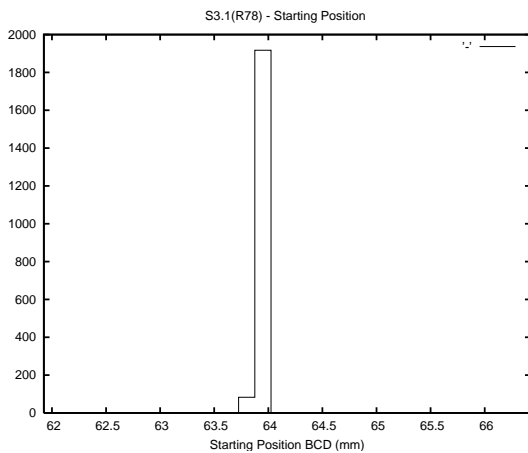

Target Performance Report - S3.1

Report Generated: March 1, 2016,

Last Actuation: 01/03/16 11:01:09

1 Operation Summary

	Last Shift	Total
Actuations:	68.3K	4650.2K
Quadrature Count errors:	0	0
Fiber ADC errors:	0	0
BPS errors (during actuation):	0	0
(R78) Gaps > 3s & < 10s:	0	15865
(R78) Gaps > 10s:	2	1172
(R78) SP2 Corrections:	0	11814
(R78) Capture Over/Under shoots:	0/0	121455/133586

2 Mechanical Performance

Starting position for the last 2000 actuations.

Starting position width over time.

Acceleration for the last 2000 actuations.

Acceleration over time. Normalised to a temperature 45C using the temperature data collected by the system.

3 Optical Performance

4 BPS Check