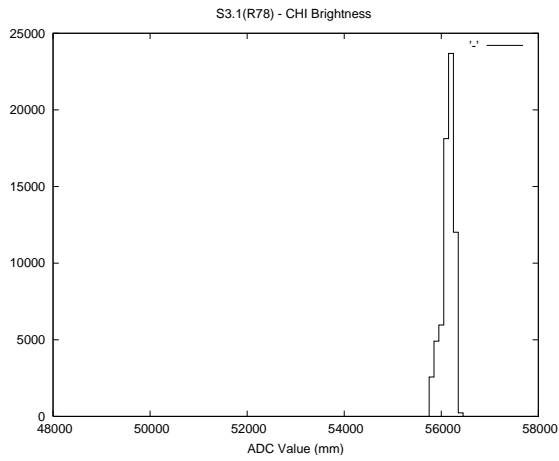

2 Mechanical Performance

Starting position for the last 2000 actuations.

Starting position width over time.

Acceleration for the last 2000 actuations.

Acceleration over time. Normalised to a temperature 45C using the temperature data collected by the system.

3 Optical Performance

4 BPS Check