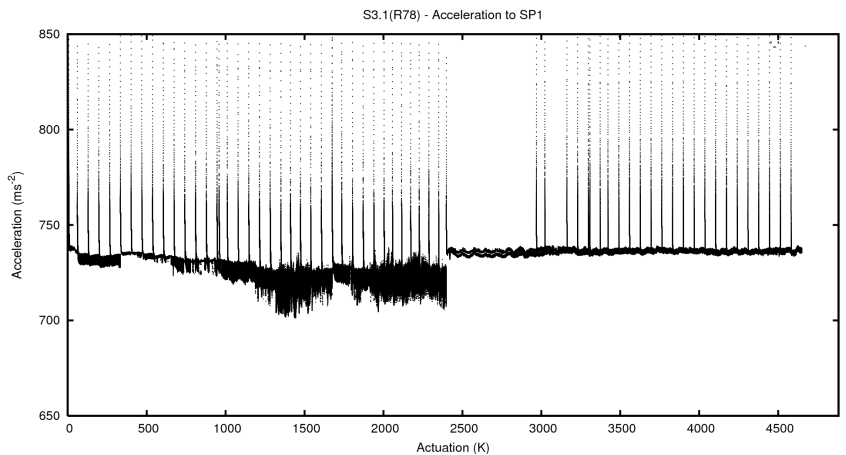

2 Mechanical Performance

Starting position for the last 2000 actuations.

Starting position width over time.

Acceleration for the last 2000 actuations.

Acceleration over time. Normalised to a temperature 45C using the temperature data collected by the system.

3 Optical Performance

4 BPS Check