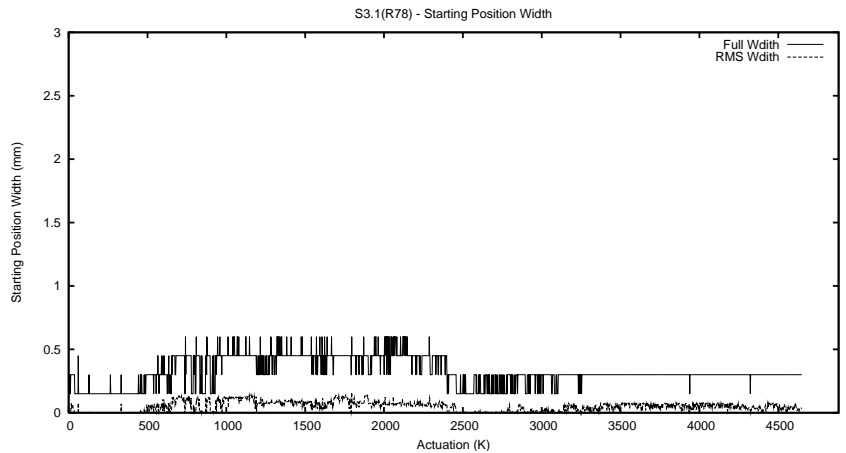

Target Performance Report - S3.1

Report Generated: March 1, 2016,

Last Actuation: 01/03/16 11:01:09

1 Operation Summary

	Last Shift	Total
Actuations:	68.3K	4650.2K
Quadrature Count errors:	0	0
Fiber ADC errors:	0	0
BPS errors (during actuation):	0	0
(R78) Gaps > 3s & < 10s:	0	15865
(R78) Gaps > 10s:	2	1172
(R78) SP2 Corrections:	0	11814
(R78) Capture Over/Under shoots:	0/0	121455/133586

2 Mechanical Performance

Starting position for the last 2000 actuations.

Starting position width over time.

Acceleration for the last 2000 actuations.

Acceleration over time. Normalised to a temperature 45C using the temperature data collected by the system.