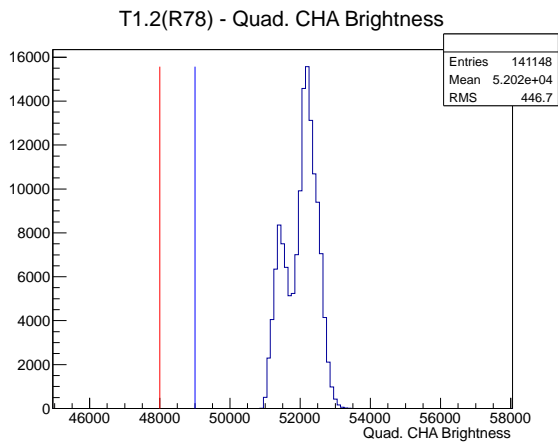

Target Performance Report - T1.2(R78)

Report Generated: March 18, 2012,

Last Actuation: 18/03/12 11:19:54

1 Operation Summary

	Last Shift	Total
Actuations:	141.1K	195.0 K
Quadrature Count errors:	0	0
Fiber ADC errors:	0	0
BPS errors (during actuation):	0	0
(R78) Gaps > 3s & < 10s:	0	2
(R78) Gaps > 10s:	2	6
(R78) SP2 Corrections:	0	8
(R78) Capture Over/Under shoots:	0/0	33/0

2 Mechanical Performance

Starting position for the last 2000 actuations.

Starting position width over time.

Acceleration for the last 2000 actuations.

Acceleration over time. Normalised to a temperature 68C using the temperature data collected by the system.

3 Optical Performance

4 BPS Check