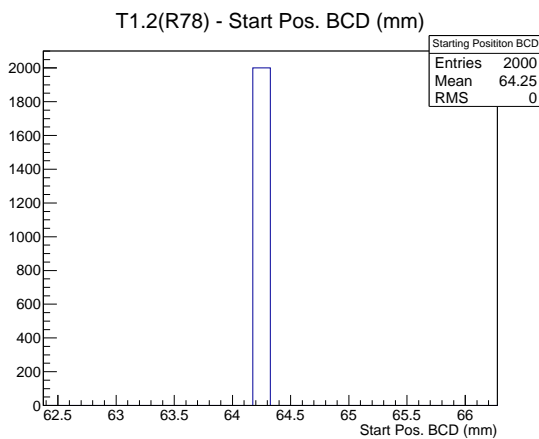

Target Performance Report - T1.2(R78)

Report Generated: March 18, 2012,

Last Actuation: 18/03/12 11:19:54

1 Operation Summary

	Last Shift	Total
Actuations:	141.1K	195.0 K
Quadrature Count errors:	0	0
Fiber ADC errors:	0	0
BPS errors (during actuation):	0	0
(R78) Gaps > 3s & < 10s:	0	2
(R78) Gaps > 10s:	2	6
(R78) SP2 Corrections:	0	8
(R78) Capture Over/Under shoots:	0/0	33/0

2 Mechanical Performance

Starting position for the last 2000 actuations.

Starting position width over time.

Acceleration for the last 2000 actuations.

Acceleration over time. Normalised to a temperature 68C using the temperature data collected by the system.