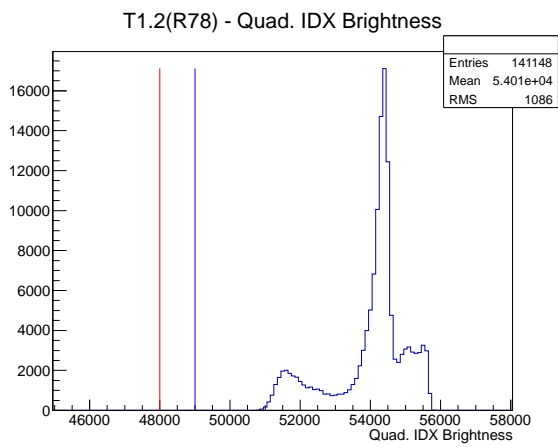

Target Performance Report - T1.2(R78)

Report Generated: March 18, 2012,

Last Actuation: 18/03/12 11:19:54

1 Operation Summary

	Last Shift	Total
Actuations:	141.1K	195.0 K
Quadrature Count errors:	0	0
Fiber ADC errors:	0	0
BPS errors (during actuation):	0	0
(R78) Gaps > 3s & < 10s:	0	2
(R78) Gaps > 10s:	2	6
(R78) SP2 Corrections:	0	8
(R78) Capture Over/Under shoots:	0/0	33/0

2 Mechanical Performance

Starting position for the last 2000 actuations.

Starting position width over time.

Acceleration for the last 2000 actuations.

Acceleration over time. Normalised to a temperature 68C using the temperature data collected by the system.

3 Optical Performance

4 BPS Check