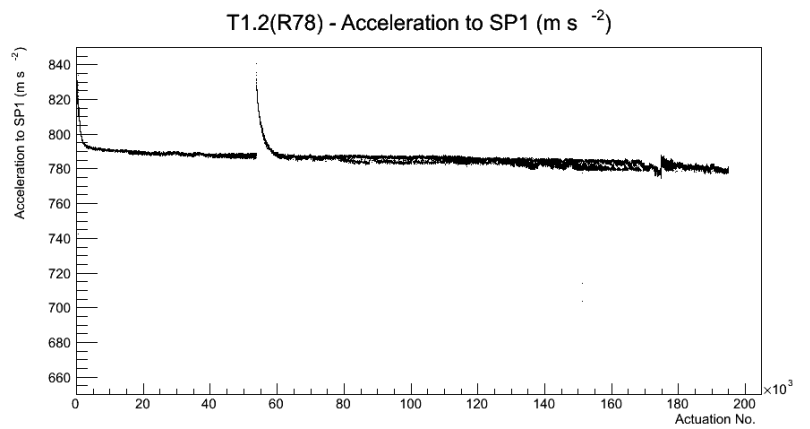

2 Mechanical Performance

Starting position for the last 2000 actuations.

Starting position width over time.

Acceleration for the last 2000 actuations.

Acceleration over time. Normalised to a temperature 68C using the temperature data collected by the system.

3 Optical Performance

4 BPS Check