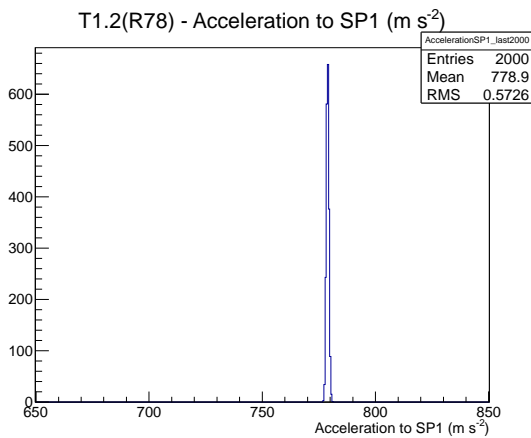

Target Performance Report - T1.2(R78)

Report Generated: March 18, 2012,

Last Actuation: 18/03/12 11:19:54

1 Operation Summary

	Last Shift	Total
Actuations:	141.1K	195.0 K
Quadrature Count errors:	0	0
Fiber ADC errors:	0	0
BPS errors (during actuation):	0	0
(R78) Gaps > 3s & < 10s:	0	2
(R78) Gaps > 10s:	2	6
(R78) SP2 Corrections:	0	8
(R78) Capture Over/Under shoots:	0/0	33/0

2 Mechanical Performance

Starting position for the last 2000 actuations.

Starting position width over time.

Acceleration for the last 2000 actuations.

Acceleration over time. Normalised to a temperature 68C using the temperature data collected by the system.