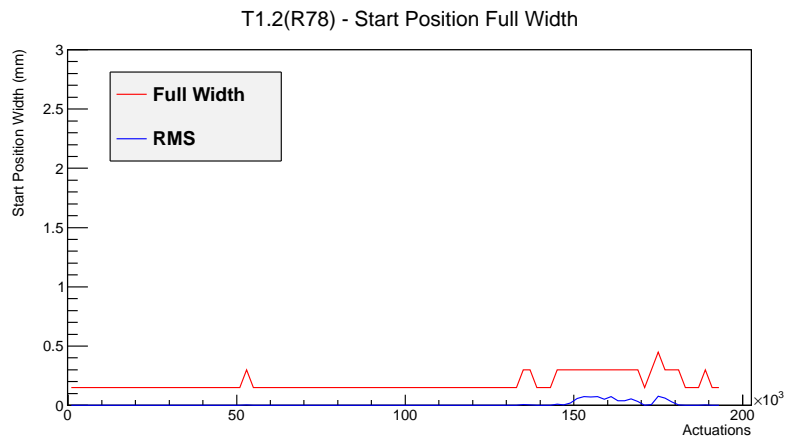

Target Performance Report - T1.2(R78)

Report Generated: March 18, 2012,

Last Actuation: 18/03/12 11:19:54

1 Operation Summary

	Last Shift	Total
Actuations:	141.1K	195.0 K
Quadrature Count errors:	0	0
Fiber ADC errors:	0	0
BPS errors (during actuation):	0	0
(R78) Gaps > 3s & < 10s:	0	2
(R78) Gaps > 10s:	2	6
(R78) SP2 Corrections:	0	8
(R78) Capture Over/Under shoots:	0/0	33/0

2 Mechanical Performance

Starting position for the last 2000 actuations.

Starting position width over time.

Acceleration for the last 2000 actuations.

Acceleration over time. Normalised to a temperature 68C using the temperature data collected by the system.