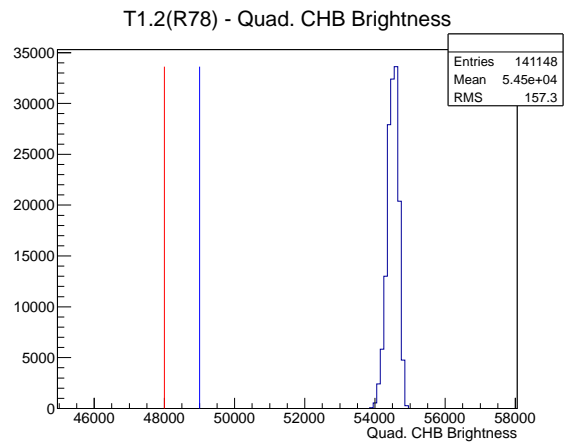

Target Performance Report - T1.2(R78)

Report Generated: March 18, 2012,

Last Actuation: 18/03/12 11:19:54

1 Operation Summary

	Last Shift	Total
Actuations:	141.1K	195.0 K
Quadrature Count errors:	0	0
Fiber ADC errors:	0	0
BPS errors (during actuation):	0	0
(R78) Gaps > 3s & < 10s:	0	2
(R78) Gaps > 10s:	2	6
(R78) SP2 Corrections:	0	8
(R78) Capture Over/Under shoots:	0/0	33/0

2 Mechanical Performance

Starting position for the last 2000 actuations.

Starting position width over time.

Acceleration for the last 2000 actuations.

Acceleration over time. Normalised to a temperature 68C using the temperature data collected by the system.

3 Optical Performance

4 BPS Check