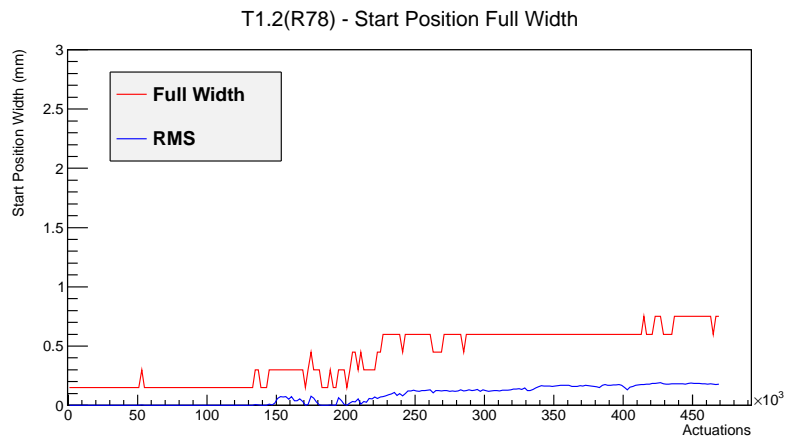

Target Performance Report - T1.2(R78)

Report Generated: March 23, 2012,

Last Actuation: 23/03/12 11:15:07

1 Operation Summary

	Last Shift	Total
Actuations:	69.9K	470.9 K
Quadrature Count errors:	0	0
Fiber ADC errors:	0	0
BPS errors (during actuation):	0	0
(R78) Gaps > 3s & < 10s:	0	2
(R78) Gaps > 10s:	2	14
(R78) SP2 Corrections:	0	8
(R78) Capture Over/Under shoots:	0/0	33/0

2 Mechanical Performance

Starting position for the last 2000 actuations. Starting position width over time.

Acceleration for the last 2000 actuations.

Acceleration over time. Normalised to a temperature 68C using the temperature data collected by the system.