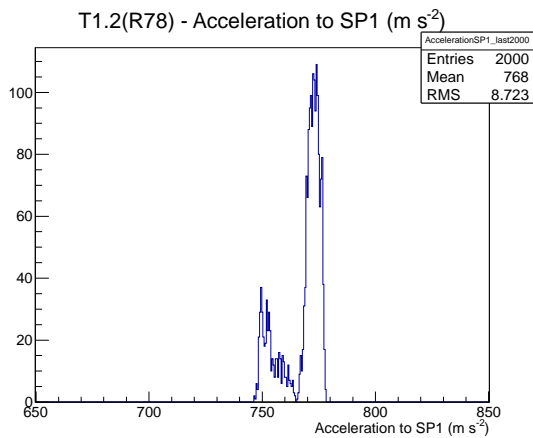

Target Performance Report - T1.2(R78)

Report Generated: March 23, 2012,

Last Actuation: 23/03/12 11:15:07

1 Operation Summary

	Last Shift	Total
Actuations:	69.9K	470.9 K
Quadrature Count errors:	0	0
Fiber ADC errors:	0	0
BPS errors (during actuation):	0	0
(R78) Gaps > 3s & < 10s:	0	2
(R78) Gaps > 10s:	2	14
(R78) SP2 Corrections:	0	8
(R78) Capture Over/Under shoots:	0/0	33/0

2 Mechanical Performance

Starting position for the last 2000 actuations. Starting position width over time.

Acceleration for the last 2000 actuations.

Acceleration over time. Normalised to a temperature 68C using the temperature data collected by the system.