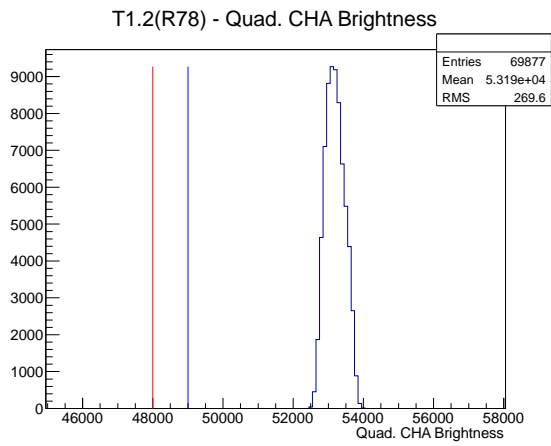

Target Performance Report - T1.2(R78)

Report Generated: March 23, 2012,

Last Actuation: 23/03/12 11:15:07

1 Operation Summary

	Last Shift	Total
Actuations:	69.9K	470.9 K
Quadrature Count errors:	0	0
Fiber ADC errors:	0	0
BPS errors (during actuation):	0	0
(R78) Gaps > 3s & < 10s:	0	2
(R78) Gaps > 10s:	2	14
(R78) SP2 Corrections:	0	8
(R78) Capture Over/Under shoots:	0/0	33/0

2 Mechanical Performance

Starting position for the last 2000 actuations. Starting position width over time.

Acceleration for the last 2000 actuations.

Acceleration over time. Normalised to a temperature 68C using the temperature data collected by the system.

3 Optical Performance

4 BPS Check