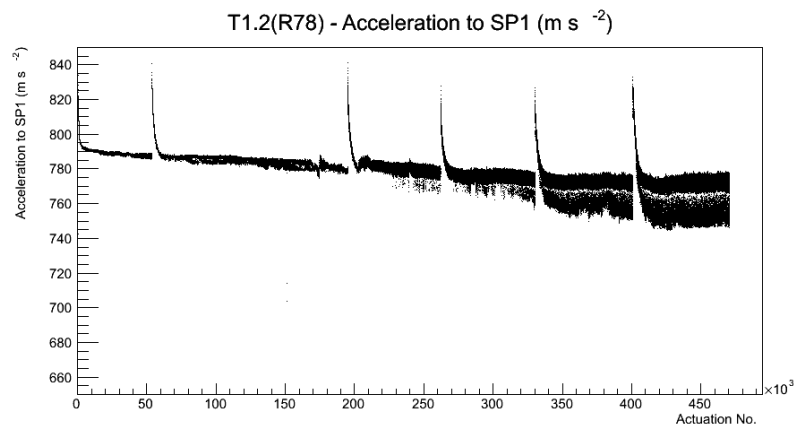

Target Performance Report - T1.2(R78)

Report Generated: March 23, 2012,

Last Actuation: 23/03/12 11:15:07

1 Operation Summary

	Last Shift	Total
Actuations:	69.9K	470.9 K
Quadrature Count errors:	0	0
Fiber ADC errors:	0	0
BPS errors (during actuation):	0	0
(R78) Gaps > 3s & < 10s:	0	2
(R78) Gaps > 10s:	2	14
(R78) SP2 Corrections:	0	8
(R78) Capture Over/Under shoots:	0/0	33/0

2 Mechanical Performance

Starting position for the last 2000 actuations. Starting position width over time.

Acceleration for the last 2000 actuations.

Acceleration over time. Normalised to a temperature 68C using the temperature data collected by the system.