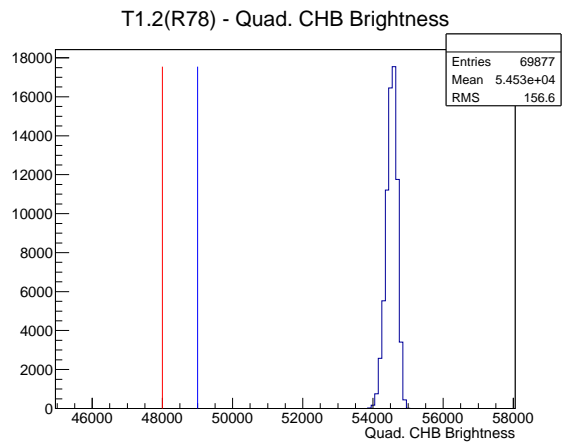

Target Performance Report - T1.2(R78)

Report Generated: March 23, 2012,

Last Actuation: 23/03/12 11:15:07

1 Operation Summary

	Last Shift	Total
Actuations:	69.9K	470.9 K
Quadrature Count errors:	0	0
Fiber ADC errors:	0	0
BPS errors (during actuation):	0	0
(R78) Gaps > 3s & < 10s:	0	2
(R78) Gaps > 10s:	2	14
(R78) SP2 Corrections:	0	8
(R78) Capture Over/Under shoots:	0/0	33/0

2 Mechanical Performance

Starting position for the last 2000 actuations. Starting position width over time.

Acceleration for the last 2000 actuations.

Acceleration over time. Normalised to a temperature 68C using the temperature data collected by the system.

3 Optical Performance

4 BPS Check