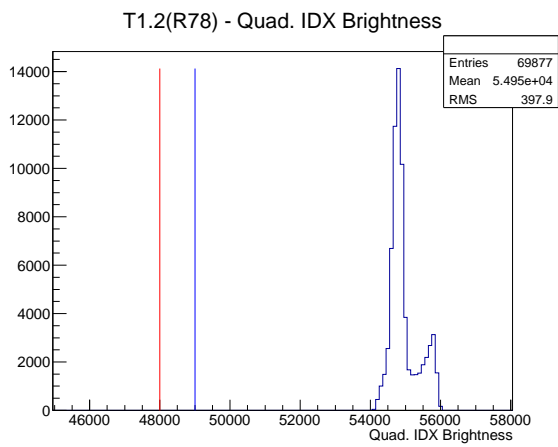

Target Performance Report - T1.2(R78)

Report Generated: March 23, 2012,

Last Actuation: 23/03/12 11:15:07

1 Operation Summary

	Last Shift	Total
Actuations:	69.9K	470.9 K
Quadrature Count errors:	0	0
Fiber ADC errors:	0	0
BPS errors (during actuation):	0	0
(R78) Gaps > 3s & < 10s:	0	2
(R78) Gaps > 10s:	2	14
(R78) SP2 Corrections:	0	8
(R78) Capture Over/Under shoots:	0/0	33/0

2 Mechanical Performance

Starting position for the last 2000 actuations. Starting position width over time.

Acceleration for the last 2000 actuations.

Acceleration over time. Normalised to a temperature 68C using the temperature data collected by the system.

3 Optical Performance

4 BPS Check