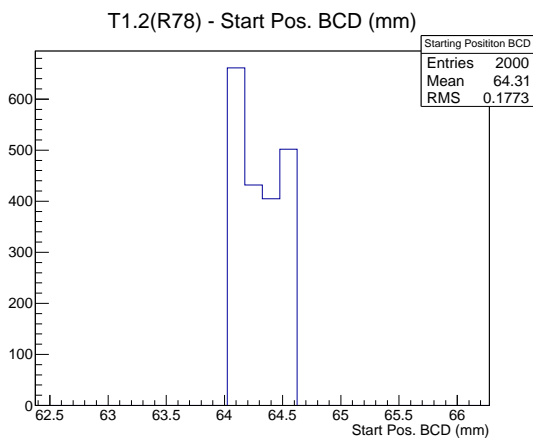

Target Performance Report - T1.2(R78)

Report Generated: March 23, 2012,

Last Actuation: 23/03/12 11:15:07

1 Operation Summary

	Last Shift	Total
Actuations:	69.9K	470.9 K
Quadrature Count errors:	0	0
Fiber ADC errors:	0	0
BPS errors (during actuation):	0	0
(R78) Gaps > 3s & < 10s:	0	2
(R78) Gaps > 10s:	2	14
(R78) SP2 Corrections:	0	8
(R78) Capture Over/Under shoots:	0/0	33/0

2 Mechanical Performance

Starting position for the last 2000 actuations. Starting position width over time.

Acceleration for the last 2000 actuations.

Acceleration over time. Normalised to a temperature 68C using the temperature data collected by the system.

3 Optical Performance

4 BPS Check