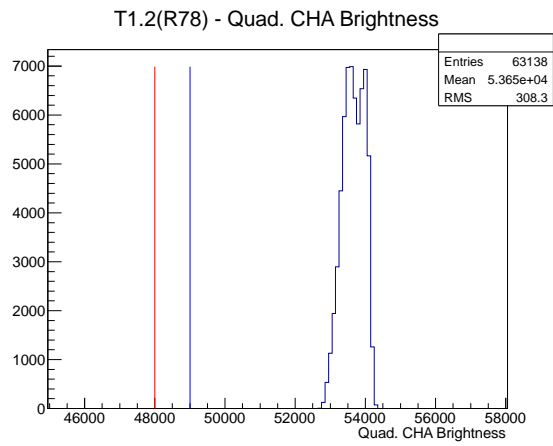

Target Performance Report - T1.2(R78)

Report Generated: March 24, 2012,

Last Actuation: 24/03/12 10:55:56

1 Operation Summary

	Last Shift	Total
Actuations:	63.1K	534.0 K
Quadrature Count errors:	0	0
Fiber ADC errors:	0	0
BPS errors (during actuation):	0	0
(R78) Gaps > 3s & < 10s:	0	2
(R78) Gaps > 10s:	2	16
(R78) SP2 Corrections:	0	8
(R78) Capture Over/Under shoots:	0/0	33/0

2 Mechanical Performance

Starting position for the last 2000 actuations.

Starting position width over time.

Acceleration for the last 2000 actuations.

Acceleration over time. Normalised to a temperature 68C using the temperature data collected by the system.

3 Optical Performance

4 BPS Check