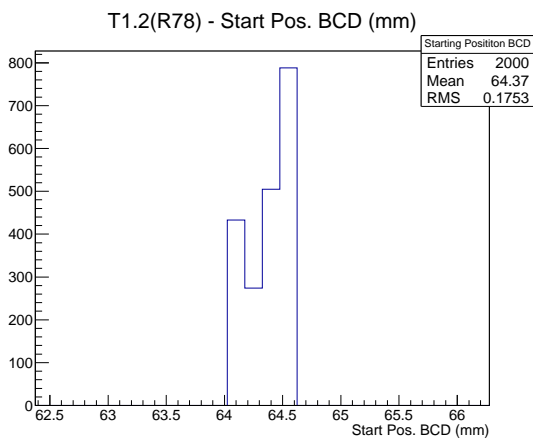

Target Performance Report - T1.2(R78)

Report Generated: March 24, 2012,

Last Actuation: 24/03/12 10:55:56

1 Operation Summary

	Last Shift	Total
Actuations:	63.1K	534.0 K
Quadrature Count errors:	0	0
Fiber ADC errors:	0	0
BPS errors (during actuation):	0	0
(R78) Gaps > 3s & < 10s:	0	2
(R78) Gaps > 10s:	2	16
(R78) SP2 Corrections:	0	8
(R78) Capture Over/Under shoots:	0/0	33/0

2 Mechanical Performance

Starting position for the last 2000 actuations.

Starting position width over time.

Acceleration for the last 2000 actuations.

Acceleration over time. Normalised to a temperature 68C using the temperature data collected by the system.

3 Optical Performance

4 BPS Check