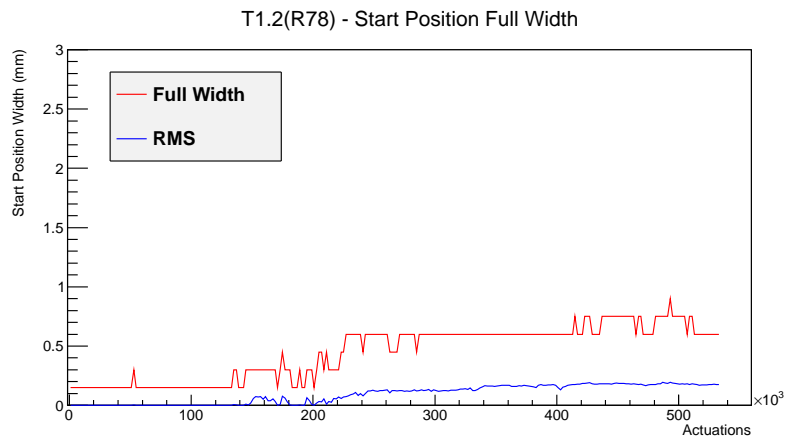

Target Performance Report - T1.2(R78)

Report Generated: March 24, 2012,

Last Actuation: 24/03/12 10:55:56

1 Operation Summary

	Last Shift	Total
Actuations:	63.1K	534.0 K
Quadrature Count errors:	0	0
Fiber ADC errors:	0	0
BPS errors (during actuation):	0	0
(R78) Gaps > 3s & < 10s:	0	2
(R78) Gaps > 10s:	2	16
(R78) SP2 Corrections:	0	8
(R78) Capture Over/Under shoots:	0/0	33/0

2 Mechanical Performance

Starting position for the last 2000 actuations.

Starting position width over time.

Acceleration for the last 2000 actuations.

Acceleration over time. Normalised to a temperature 68C using the temperature data collected by the system.