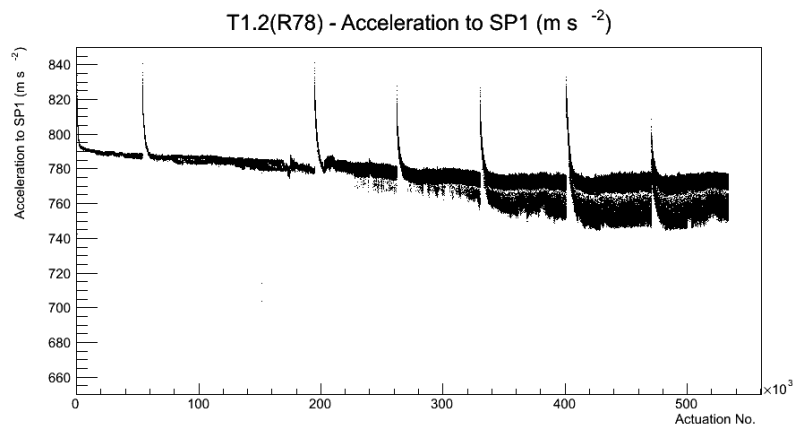

2 Mechanical Performance

Starting position for the last 2000 actuations.

Starting position width over time.

Acceleration for the last 2000 actuations.

Acceleration over time. Normalised to a temperature 68C using the temperature data collected by the system.

3 Optical Performance

4 BPS Check