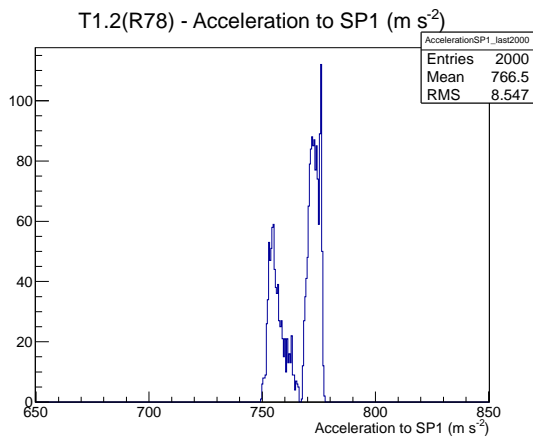

Target Performance Report - T1.2(R78)

Report Generated: March 24, 2012,

Last Actuation: 24/03/12 10:55:56

1 Operation Summary

	Last Shift	Total
Actuations:	63.1K	534.0 K
Quadrature Count errors:	0	0
Fiber ADC errors:	0	0
BPS errors (during actuation):	0	0
(R78) Gaps > 3s & < 10s:	0	2
(R78) Gaps > 10s:	2	16
(R78) SP2 Corrections:	0	8
(R78) Capture Over/Under shoots:	0/0	33/0

2 Mechanical Performance

Starting position for the last 2000 actuations.

Starting position width over time.

Acceleration for the last 2000 actuations.

Acceleration over time. Normalised to a temperature 68C using the temperature data collected by the system.