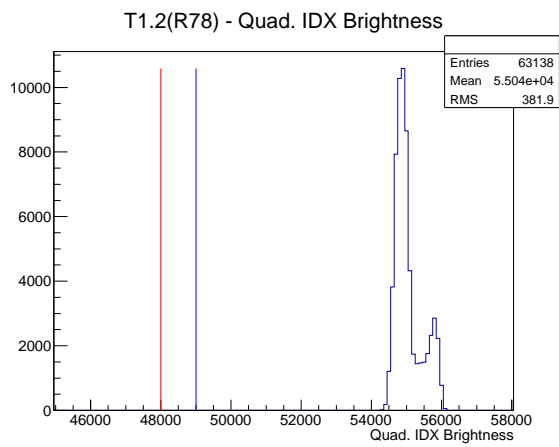

Target Performance Report - T1.2(R78)

Report Generated: March 24, 2012,

Last Actuation: 24/03/12 10:55:56

1 Operation Summary

	Last Shift	Total
Actuations:	63.1K	534.0 K
Quadrature Count errors:	0	0
Fiber ADC errors:	0	0
BPS errors (during actuation):	0	0
(R78) Gaps > 3s & < 10s:	0	2
(R78) Gaps > 10s:	2	16
(R78) SP2 Corrections:	0	8
(R78) Capture Over/Under shoots:	0/0	33/0

2 Mechanical Performance

Starting position for the last 2000 actuations.

Starting position width over time.

Acceleration for the last 2000 actuations.

Acceleration over time. Normalised to a temperature 68C using the temperature data collected by the system.

3 Optical Performance

4 BPS Check