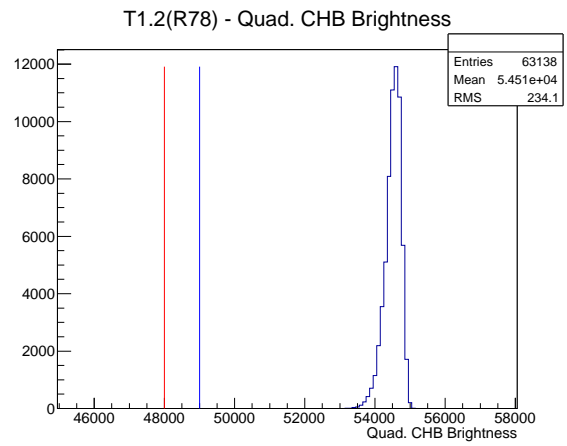

Target Performance Report - T1.2(R78)

Report Generated: March 24, 2012,

Last Actuation: 24/03/12 10:55:56

1 Operation Summary

	Last Shift	Total
Actuations:	63.1K	534.0 K
Quadrature Count errors:	0	0
Fiber ADC errors:	0	0
BPS errors (during actuation):	0	0
(R78) Gaps > 3s & < 10s:	0	2
(R78) Gaps > 10s:	2	16
(R78) SP2 Corrections:	0	8
(R78) Capture Over/Under shoots:	0/0	33/0

2 Mechanical Performance

Starting position for the last 2000 actuations.

Starting position width over time.

Acceleration for the last 2000 actuations.

Acceleration over time. Normalised to a temperature 68C using the temperature data collected by the system.

3 Optical Performance

4 BPS Check