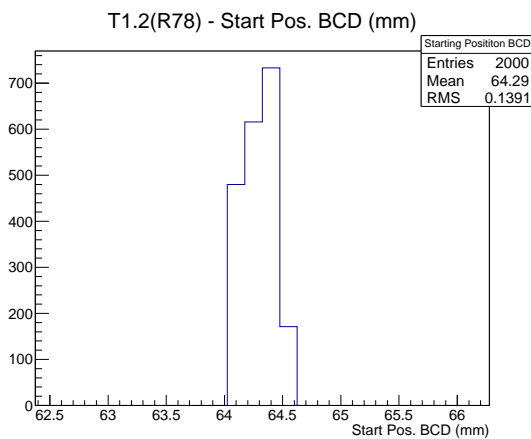

Target Performance Report - T1.2(R78)

Report Generated: March 27, 2012,

Last Actuation: 27/03/12 13:19:12

1 Operation Summary

	Last Shift	Total
Actuations:	57.9K	735.5 K
Quadrature Count errors:	0	0
Fiber ADC errors:	0	0
BPS errors (during actuation):	1	2
(R78) Gaps > 3s & < 10s:	0	4
(R78) Gaps > 10s:	6	30
(R78) SP2 Corrections:	1	10
(R78) Capture Over/Under shoots:	0/0	33/0

2 Mechanical Performance

Starting position for the last 2000 actuations. Starting position width over time.

Acceleration for the last 2000 actuations.

Acceleration over time. Normalised to a temperature 68C using the temperature data collected by the system.

3 Optical Performance

4 BPS Check