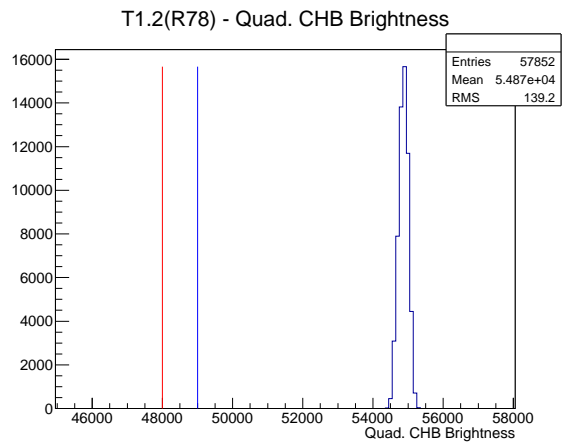

Target Performance Report - T1.2(R78)

Report Generated: March 27, 2012,

Last Actuation: 27/03/12 13:19:12

1 Operation Summary

	Last Shift	Total
Actuations:	57.9K	735.5 K
Quadrature Count errors:	0	0
Fiber ADC errors:	0	0
BPS errors (during actuation):	1	2
(R78) Gaps > 3s & < 10s:	0	4
(R78) Gaps > 10s:	6	30
(R78) SP2 Corrections:	1	10
(R78) Capture Over/Under shoots:	0/0	33/0

2 Mechanical Performance

Starting position for the last 2000 actuations. Starting position width over time.

Acceleration for the last 2000 actuations.

Acceleration over time. Normalised to a temperature 68C using the temperature data collected by the system.

3 Optical Performance

4 BPS Check