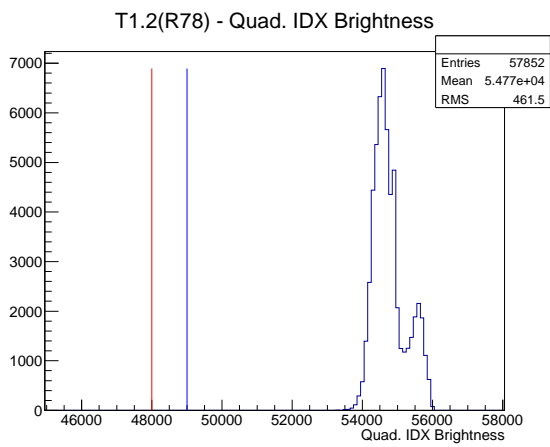

Target Performance Report - T1.2(R78)

Report Generated: March 27, 2012,

Last Actuation: 27/03/12 13:19:12

1 Operation Summary

	Last Shift	Total
Actuations:	57.9K	735.5 K
Quadrature Count errors:	0	0
Fiber ADC errors:	0	0
BPS errors (during actuation):	1	2
(R78) Gaps > 3s & < 10s:	0	4
(R78) Gaps > 10s:	6	30
(R78) SP2 Corrections:	1	10
(R78) Capture Over/Under shoots:	0/0	33/0

2 Mechanical Performance

Starting position for the last 2000 actuations. Starting position width over time.

Acceleration for the last 2000 actuations.

Acceleration over time. Normalised to a temperature 68C using the temperature data collected by the system.

3 Optical Performance

4 BPS Check