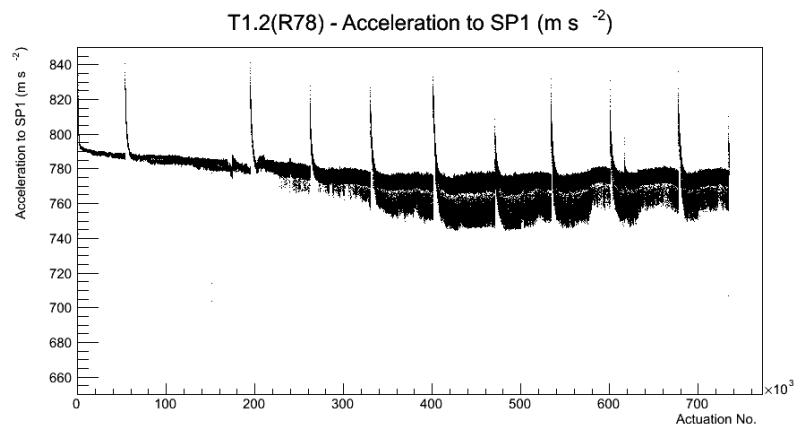

Target Performance Report - T1.2(R78)

Report Generated: March 27, 2012,

Last Actuation: 27/03/12 13:19:12

1 Operation Summary

	Last Shift	Total
Actuations:	57.9K	735.5 K
Quadrature Count errors:	0	0
Fiber ADC errors:	0	0
BPS errors (during actuation):	1	2
(R78) Gaps > 3s & < 10s:	0	4
(R78) Gaps > 10s:	6	30
(R78) SP2 Corrections:	1	10
(R78) Capture Over/Under shoots:	0/0	33/0

2 Mechanical Performance

Starting position for the last 2000 actuations. Starting position width over time.

Acceleration for the last 2000 actuations.

Acceleration over time. Normalised to a temperature 68C using the temperature data collected by the system.