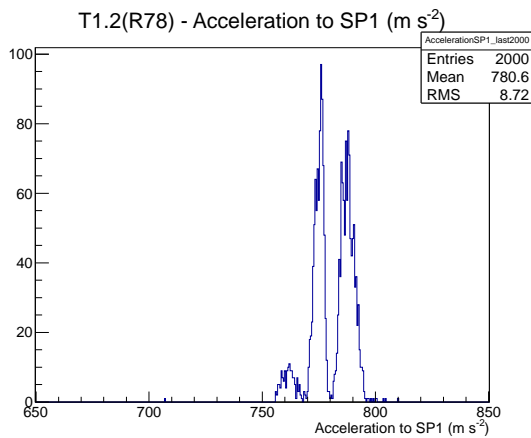

Target Performance Report - T1.2(R78)

Report Generated: March 27, 2012,

Last Actuation: 27/03/12 13:19:12

1 Operation Summary

	Last Shift	Total
Actuations:	57.9K	735.5 K
Quadrature Count errors:	0	0
Fiber ADC errors:	0	0
BPS errors (during actuation):	1	2
(R78) Gaps > 3s & < 10s:	0	4
(R78) Gaps > 10s:	6	30
(R78) SP2 Corrections:	1	10
(R78) Capture Over/Under shoots:	0/0	33/0

2 Mechanical Performance

Starting position for the last 2000 actuations. Starting position width over time.

Acceleration for the last 2000 actuations.

Acceleration over time. Normalised to a temperature 68C using the temperature data collected by the system.