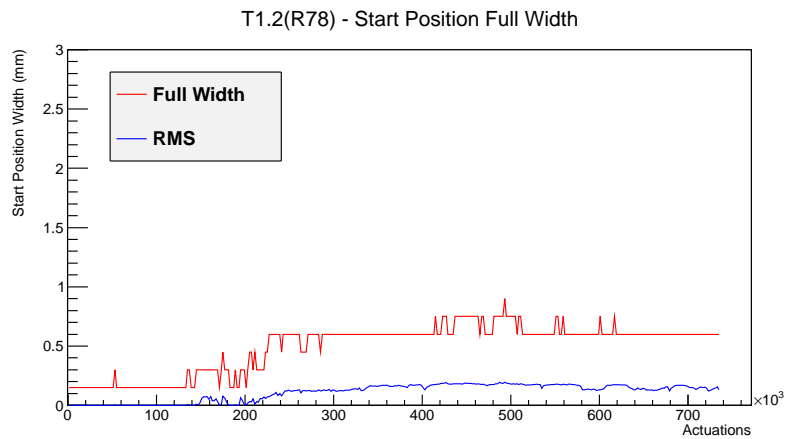

Target Performance Report - T1.2(R78)

Report Generated: March 27, 2012,

Last Actuation: 27/03/12 13:19:12

1 Operation Summary

	Last Shift	Total
Actuations:	57.9K	735.5 K
Quadrature Count errors:	0	0
Fiber ADC errors:	0	0
BPS errors (during actuation):	1	2
(R78) Gaps > 3s & < 10s:	0	4
(R78) Gaps > 10s:	6	30
(R78) SP2 Corrections:	1	10
(R78) Capture Over/Under shoots:	0/0	33/0

2 Mechanical Performance

Starting position for the last 2000 actuations. Starting position width over time.

Acceleration for the last 2000 actuations.

Acceleration over time. Normalised to a temperature 68C using the temperature data collected by the system.