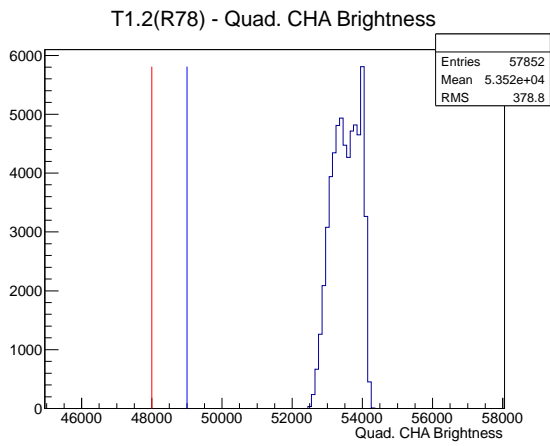

Target Performance Report - T1.2(R78)

Report Generated: March 27, 2012,

Last Actuation: 27/03/12 13:19:12

1 Operation Summary

	Last Shift	Total
Actuations:	57.9K	735.5 K
Quadrature Count errors:	0	0
Fiber ADC errors:	0	0
BPS errors (during actuation):	1	2
(R78) Gaps > 3s & < 10s:	0	4
(R78) Gaps > 10s:	6	30
(R78) SP2 Corrections:	1	10
(R78) Capture Over/Under shoots:	0/0	33/0

2 Mechanical Performance

Starting position for the last 2000 actuations. Starting position width over time.

Acceleration for the last 2000 actuations.

Acceleration over time. Normalised to a temperature 68C using the temperature data collected by the system.

3 Optical Performance

4 BPS Check