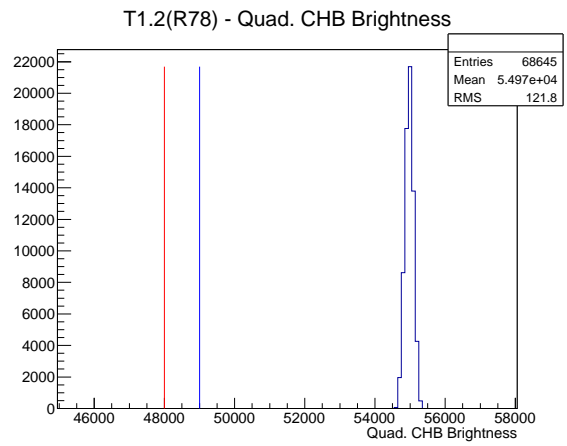

## 2 Mechanical Performance

Starting position for the last 2000 actuations.

Starting position width over time.

Acceleration for the last 2000 actuations.

Acceleration over time. Normalised to a temperature 68C using the temperature data collected by the system.

### 3 Optical Performance