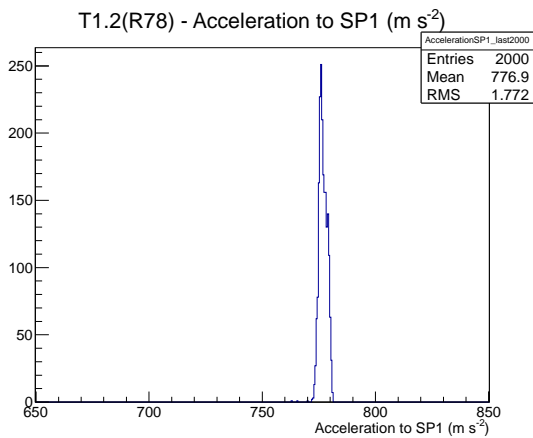

## 1 Operation Summary

	Last Shift	Total
Actuations:	68.6K	1215.2 K
Quadrature Count errors:	0	0
Fiber ADC errors:	0	0
BPS errors (during actuation):	0	1
(R78) Gaps > 3s & < 10s:	0	4
(R78) Gaps > 10s:	2	42
(R78) SP2 Corrections:	0	10
(R78) Capture Over/Under shoots:	0/0	33/0

## 2 Mechanical Performance

Starting position for the last 2000 actuations.

Starting position width over time.

Acceleration for the last 2000 actuations.

Acceleration over time. Normalised to a temperature 68C using the temperature data collected by the system.