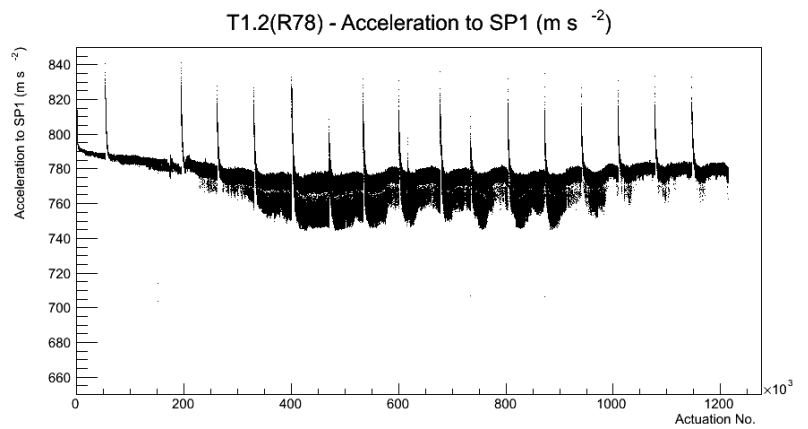

## 2 Mechanical Performance

Starting position for the last 2000 actuations.

Starting position width over time.

Acceleration for the last 2000 actuations.

Acceleration over time. Normalised to a temperature 68C using the temperature data collected by the system.

### 3 Optical Performance