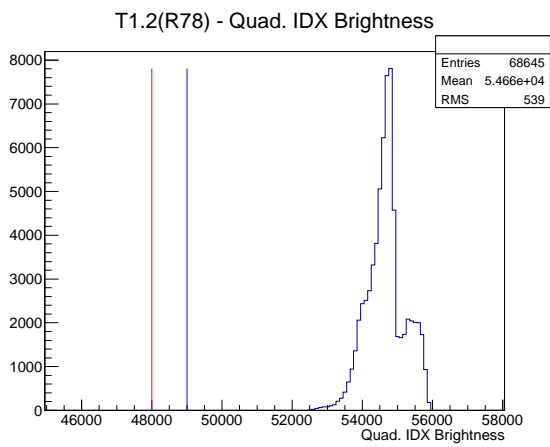

## 2 Mechanical Performance

Starting position for the last 2000 actuations.

Starting position width over time.

Acceleration for the last 2000 actuations.

Acceleration over time. Normalised to a temperature 68C using the temperature data collected by the system.

### 3 Optical Performance