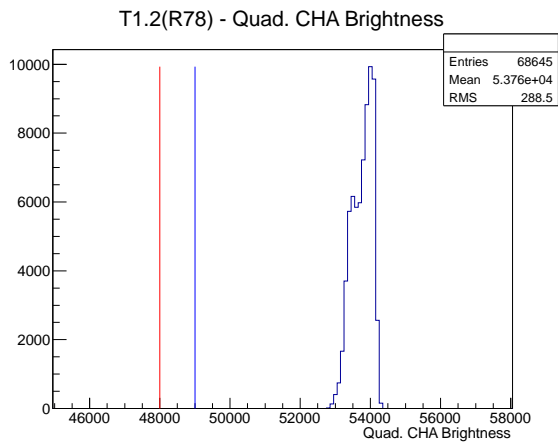

## 2 Mechanical Performance

Starting position for the last 2000 actuations.

Starting position width over time.

Acceleration for the last 2000 actuations.

Acceleration over time. Normalised to a temperature 68C using the temperature data collected by the system.

### 3 Optical Performance