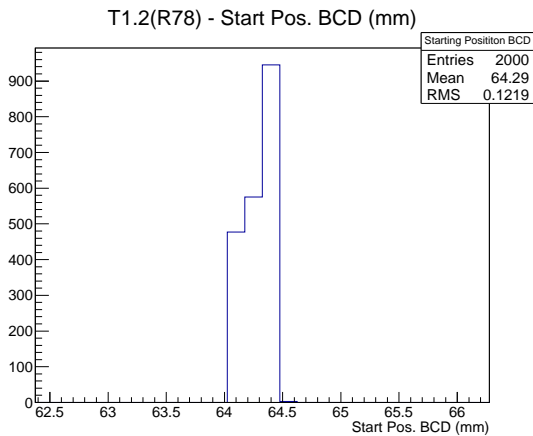

## 1 Operation Summary

	Last Shift	Total
Actuations:	68.6K	1215.2 K
Quadrature Count errors:	0	0
Fiber ADC errors:	0	0
BPS errors (during actuation):	0	1
(R78) Gaps > 3s & < 10s:	0	4
(R78) Gaps > 10s:	2	42
(R78) SP2 Corrections:	0	10
(R78) Capture Over/Under shoots:	0/0	33/0

## 2 Mechanical Performance

Starting position for the last 2000 actuations.

Starting position width over time.

Acceleration for the last 2000 actuations.

Acceleration over time. Normalised to a temperature 68C using the temperature data collected by the system.