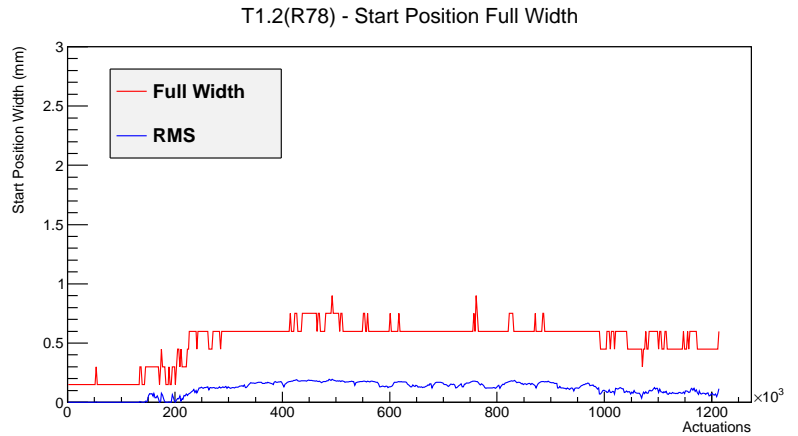

## 1 Operation Summary

	Last Shift	Total
Actuations:	68.6K	1215.2 K
Quadrature Count errors:	0	0
Fiber ADC errors:	0	0
BPS errors (during actuation):	0	1
(R78) Gaps > 3s & < 10s:	0	4
(R78) Gaps > 10s:	2	42
(R78) SP2 Corrections:	0	10
(R78) Capture Over/Under shoots:	0/0	33/0

## 2 Mechanical Performance

Starting position for the last 2000 actuations.

Starting position width over time.

Acceleration for the last 2000 actuations.

Acceleration over time. Normalised to a temperature 68C using the temperature data collected by the system.