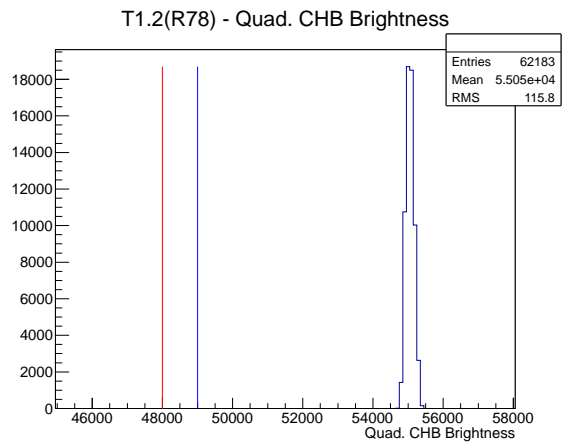

Target Performance Report - T1.2(R78)

Report Generated: April 6, 2012,

Last Actuation: 06/04/12 09:58:54

1 Operation Summary

	Last Shift	Total
Actuations:	62.2K	1412.8 K
Quadrature Count errors:	0	0
Fiber ADC errors:	0	0
BPS errors (during actuation):	0	1
(R78) Gaps > 3s & < 10s:	0	4
(R78) Gaps > 10s:	2	48
(R78) SP2 Corrections:	0	10
(R78) Capture Over/Under shoots:	0/0	33/0

2 Mechanical Performance

Starting position for the last 2000 actuations.

Starting position width over time.

Acceleration for the last 2000 actuations.

Acceleration over time. Normalised to a temperature 68C using the temperature data collected by the system.

3 Optical Performance

4 BPS Check