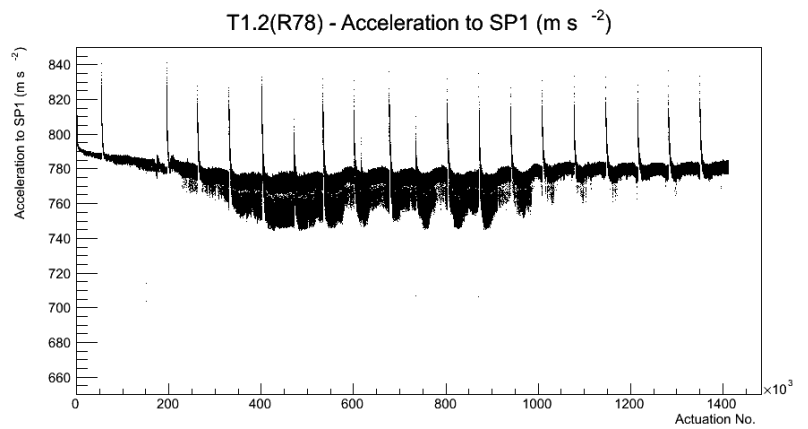

Target Performance Report - T1.2(R78)

Report Generated: April 6, 2012,

Last Actuation: 06/04/12 09:58:54

1 Operation Summary

	Last Shift	Total
Actuations:	62.2K	1412.8 K
Quadrature Count errors:	0	0
Fiber ADC errors:	0	0
BPS errors (during actuation):	0	1
(R78) Gaps > 3s & < 10s:	0	4
(R78) Gaps > 10s:	2	48
(R78) SP2 Corrections:	0	10
(R78) Capture Over/Under shoots:	0/0	33/0

2 Mechanical Performance

Starting position for the last 2000 actuations.

Starting position width over time.

Acceleration for the last 2000 actuations.

Acceleration over time. Normalised to a temperature 68C using the temperature data collected by the system.

3 Optical Performance

4 BPS Check