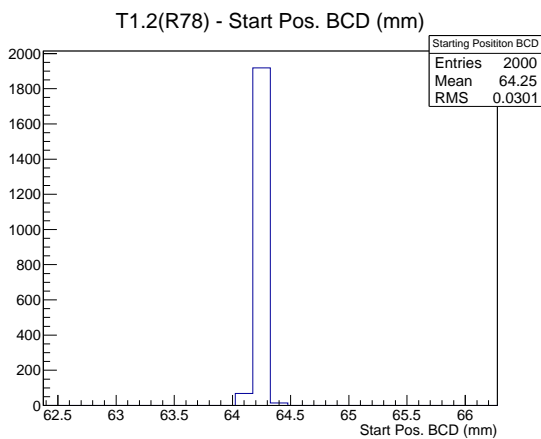

Target Performance Report - T1.2(R78)

Report Generated: April 6, 2012,

Last Actuation: 06/04/12 09:58:54

1 Operation Summary

	Last Shift	Total
Actuations:	62.2K	1412.8 K
Quadrature Count errors:	0	0
Fiber ADC errors:	0	0
BPS errors (during actuation):	0	1
(R78) Gaps > 3s & < 10s:	0	4
(R78) Gaps > 10s:	2	48
(R78) SP2 Corrections:	0	10
(R78) Capture Over/Under shoots:	0/0	33/0

2 Mechanical Performance

Starting position for the last 2000 actuations.

Starting position width over time.

Acceleration for the last 2000 actuations.

Acceleration over time. Normalised to a temperature 68C using the temperature data collected by the system.