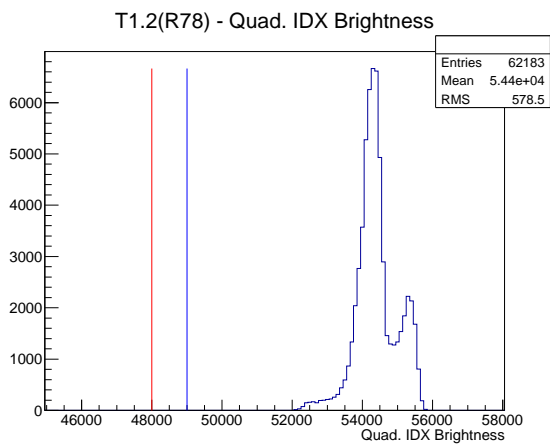

Target Performance Report - T1.2(R78)

Report Generated: April 6, 2012,

Last Actuation: 06/04/12 09:58:54

1 Operation Summary

	Last Shift	Total
Actuations:	62.2K	1412.8 K
Quadrature Count errors:	0	0
Fiber ADC errors:	0	0
BPS errors (during actuation):	0	1
(R78) Gaps > 3s & < 10s:	0	4
(R78) Gaps > 10s:	2	48
(R78) SP2 Corrections:	0	10
(R78) Capture Over/Under shoots:	0/0	33/0

2 Mechanical Performance

Starting position for the last 2000 actuations.

Starting position width over time.

Acceleration for the last 2000 actuations.

Acceleration over time. Normalised to a temperature 68C using the temperature data collected by the system.

3 Optical Performance

4 BPS Check