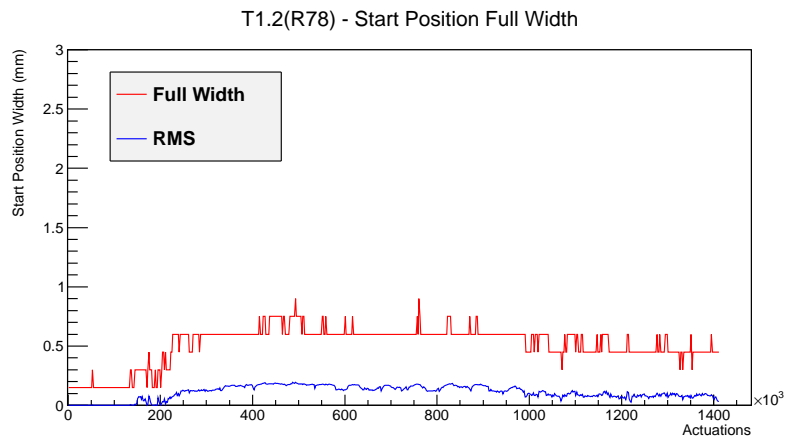

Target Performance Report - T1.2(R78)

Report Generated: April 6, 2012,

Last Actuation: 06/04/12 09:58:54

1 Operation Summary

	Last Shift	Total
Actuations:	62.2K	1412.8 K
Quadrature Count errors:	0	0
Fiber ADC errors:	0	0
BPS errors (during actuation):	0	1
(R78) Gaps > 3s & < 10s:	0	4
(R78) Gaps > 10s:	2	48
(R78) SP2 Corrections:	0	10
(R78) Capture Over/Under shoots:	0/0	33/0

2 Mechanical Performance

Starting position for the last 2000 actuations.

Starting position width over time.

Acceleration for the last 2000 actuations.

Acceleration over time. Normalised to a temperature 68C using the temperature data collected by the system.