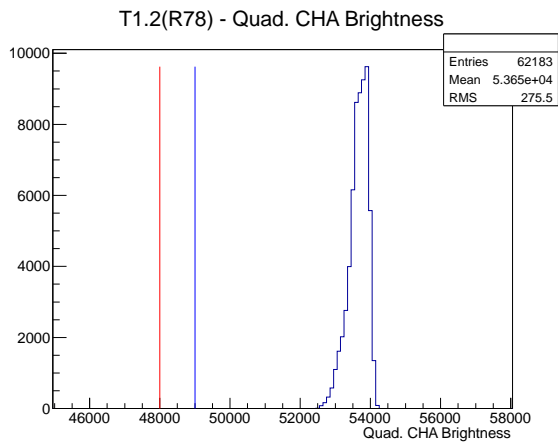

Target Performance Report - T1.2(R78)

Report Generated: April 6, 2012,

Last Actuation: 06/04/12 09:58:54

1 Operation Summary

	Last Shift	Total
Actuations:	62.2K	1412.8 K
Quadrature Count errors:	0	0
Fiber ADC errors:	0	0
BPS errors (during actuation):	0	1
(R78) Gaps > 3s & < 10s:	0	4
(R78) Gaps > 10s:	2	48
(R78) SP2 Corrections:	0	10
(R78) Capture Over/Under shoots:	0/0	33/0

2 Mechanical Performance

Starting position for the last 2000 actuations.

Starting position width over time.

Acceleration for the last 2000 actuations.

Acceleration over time. Normalised to a temperature 68C using the temperature data collected by the system.

3 Optical Performance

4 BPS Check