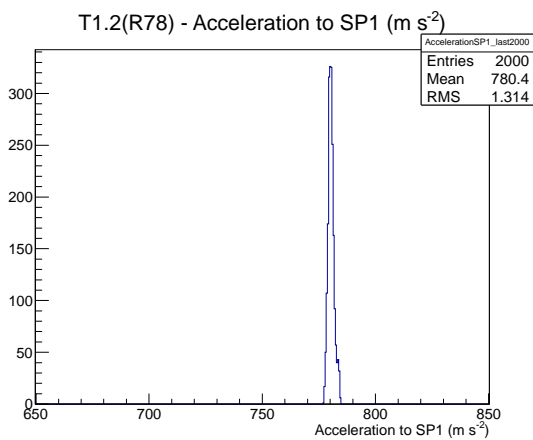

Target Performance Report - T1.2(R78)

Report Generated: April 6, 2012,

Last Actuation: 06/04/12 09:58:54

1 Operation Summary

	Last Shift	Total
Actuations:	62.2K	1412.8 K
Quadrature Count errors:	0	0
Fiber ADC errors:	0	0
BPS errors (during actuation):	0	1
(R78) Gaps > 3s & < 10s:	0	4
(R78) Gaps > 10s:	2	48
(R78) SP2 Corrections:	0	10
(R78) Capture Over/Under shoots:	0/0	33/0

2 Mechanical Performance

Starting position for the last 2000 actuations.

Starting position width over time.

Acceleration for the last 2000 actuations.

Acceleration over time. Normalised to a temperature 68C using the temperature data collected by the system.