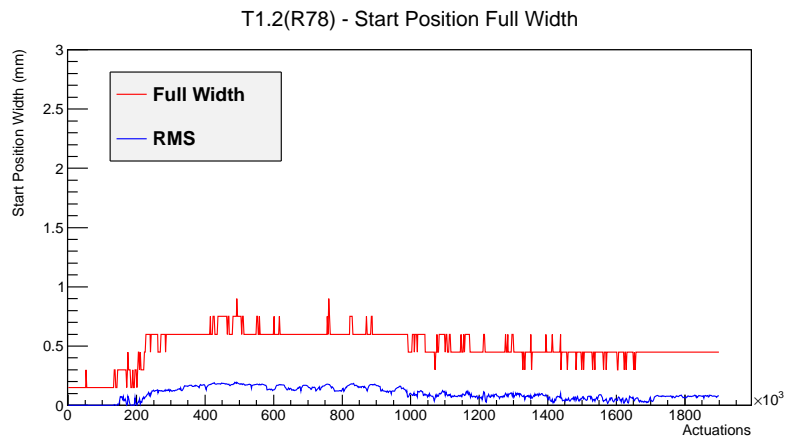

Target Performance Report - T1.2(R78)

Report Generated: April 13, 2012,

Last Actuation: 13/04/12 12:07:08

1 Operation Summary

	Last Shift	Total
Actuations:	68.4K	1900.0 K
Quadrature Count errors:	0	0
Fiber ADC errors:	0	0
BPS errors (during actuation):	0	1
(R78) Gaps > 3s & < 10s:	0	4
(R78) Gaps > 10s:	0	62
(R78) SP2 Corrections:	0	10
(R78) Capture Over/Under shoots:	0/0	34/0

2 Mechanical Performance

Starting position for the last 2000 actuations. Starting position width over time.

Acceleration for the last 2000 actuations.

Acceleration over time. Normalised to a temperature 68C using the temperature data collected by the system.