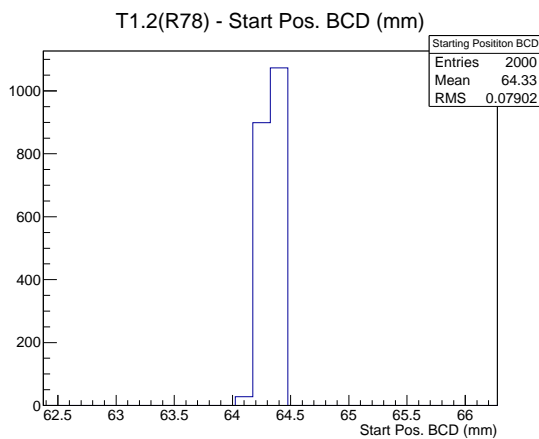

Target Performance Report - T1.2(R78)

Report Generated: April 13, 2012,

Last Actuation: 13/04/12 12:07:08

1 Operation Summary

	Last Shift	Total
Actuations:	68.4K	1900.0 K
Quadrature Count errors:	0	0
Fiber ADC errors:	0	0
BPS errors (during actuation):	0	1
(R78) Gaps > 3s & < 10s:	0	4
(R78) Gaps > 10s:	0	62
(R78) SP2 Corrections:	0	10
(R78) Capture Over/Under shoots:	0/0	34/0

2 Mechanical Performance

Starting position for the last 2000 actuations. Starting position width over time.

Acceleration for the last 2000 actuations.

Acceleration over time. Normalised to a temperature 68C using the temperature data collected by the system.