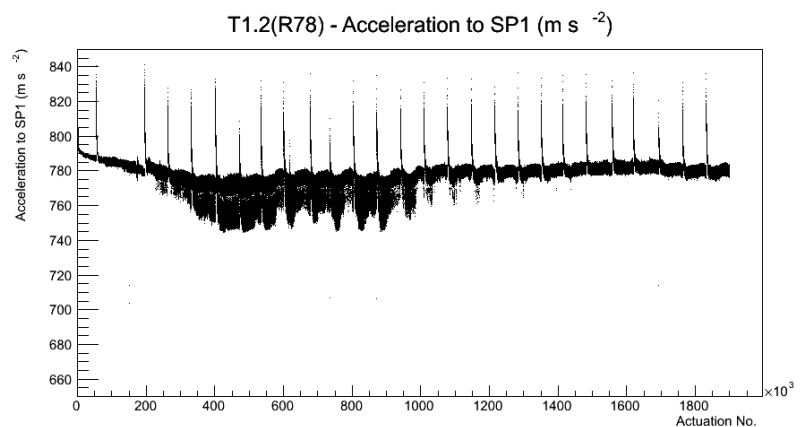

Target Performance Report - T1.2(R78)

Report Generated: April 13, 2012,

Last Actuation: 13/04/12 12:07:08

1 Operation Summary

	Last Shift	Total
Actuations:	68.4K	1900.0 K
Quadrature Count errors:	0	0
Fiber ADC errors:	0	0
BPS errors (during actuation):	0	1
(R78) Gaps > 3s & < 10s:	0	4
(R78) Gaps > 10s:	0	62
(R78) SP2 Corrections:	0	10
(R78) Capture Over/Under shoots:	0/0	34/0

2 Mechanical Performance

Starting position for the last 2000 actuations. Starting position width over time.

Acceleration for the last 2000 actuations.

Acceleration over time. Normalised to a temperature 68C using the temperature data collected by the system.