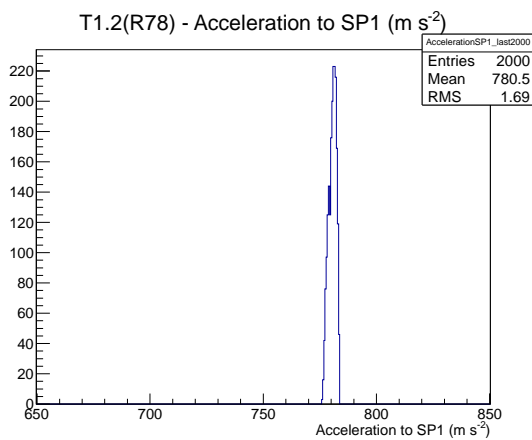

Target Performance Report - T1.2(R78)

Report Generated: April 13, 2012,

Last Actuation: 13/04/12 12:07:08

1 Operation Summary

	Last Shift	Total
Actuations:	68.4K	1900.0 K
Quadrature Count errors:	0	0
Fiber ADC errors:	0	0
BPS errors (during actuation):	0	1
(R78) Gaps > 3s & < 10s:	0	4
(R78) Gaps > 10s:	0	62
(R78) SP2 Corrections:	0	10
(R78) Capture Over/Under shoots:	0/0	34/0

2 Mechanical Performance

Starting position for the last 2000 actuations. Starting position width over time.

Acceleration for the last 2000 actuations.

Acceleration over time. Normalised to a temperature 68C using the temperature data collected by the system.