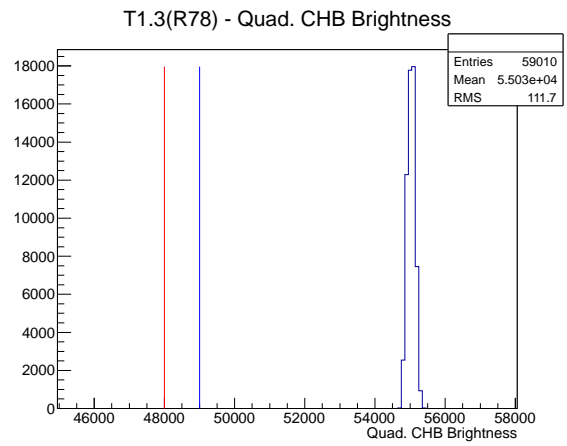

Target Performance Report - T1.3(R78)

Report Generated: April 20, 2012,

Last Actuation: 20/04/12 11:55:48

1 Operation Summary

	Last Shift	Total
Actuations:	59.0K	107.9 K
Quadrature Count errors:	1765	1767
Fiber ADC errors:	0	0
BPS errors (during actuation):	0	2
(R78) Gaps > 3s & < 10s:	0	4
(R78) Gaps > 10s:	2	20
(R78) SP2 Corrections:	0	5
(R78) Capture Over/Under shoots:	0/0	0/0

2 Mechanical Performance

Starting position for the last 2000 actuations.

Starting position width over time.

Acceleration for the last 2000 actuations.

Acceleration over time. Normalised to a temperature 72C using the temperature data collected by the system.

3 Optical Performance

4 BPS Check