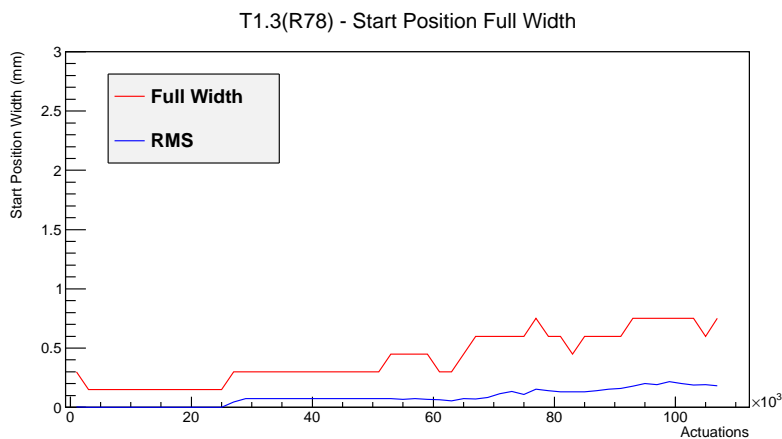

Target Performance Report - T1.3(R78)

Report Generated: April 20, 2012,

Last Actuation: 20/04/12 11:55:48

1 Operation Summary

	Last Shift	Total
Actuations:	59.0K	107.9 K
Quadrature Count errors:	1765	1767
Fiber ADC errors:	0	0
BPS errors (during actuation):	0	2
(R78) Gaps > 3s & < 10s:	0	4
(R78) Gaps > 10s:	2	20
(R78) SP2 Corrections:	0	5
(R78) Capture Over/Under shoots:	0/0	0/0

2 Mechanical Performance

Starting position for the last 2000 actuations.

Starting position width over time.

Acceleration for the last 2000 actuations.

Acceleration over time. Normalised to a temperature 72C using the temperature data collected by the system.