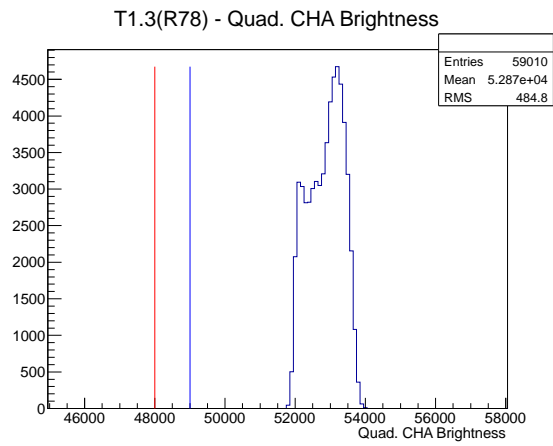

Target Performance Report - T1.3(R78)

Report Generated: April 20, 2012,

Last Actuation: 20/04/12 11:55:48

1 Operation Summary

	Last Shift	Total
Actuations:	59.0K	107.9 K
Quadrature Count errors:	1765	1767
Fiber ADC errors:	0	0
BPS errors (during actuation):	0	2
(R78) Gaps > 3s & < 10s:	0	4
(R78) Gaps > 10s:	2	20
(R78) SP2 Corrections:	0	5
(R78) Capture Over/Under shoots:	0/0	0/0

2 Mechanical Performance

Starting position for the last 2000 actuations.

Starting position width over time.

Acceleration for the last 2000 actuations.

Acceleration over time. Normalised to a temperature 72C using the temperature data collected by the system.

3 Optical Performance

4 BPS Check