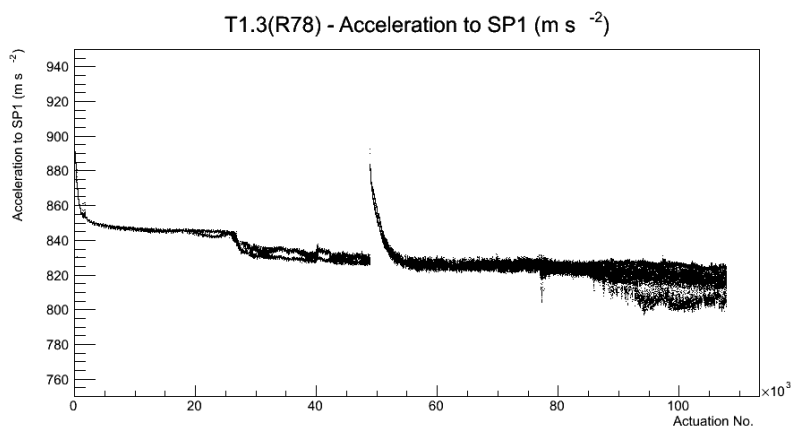

Target Performance Report - T1.3(R78)

Report Generated: April 20, 2012,

Last Actuation: 20/04/12 11:55:48

1 Operation Summary

	Last Shift	Total
Actuations:	59.0K	107.9 K
Quadrature Count errors:	1765	1767
Fiber ADC errors:	0	0
BPS errors (during actuation):	0	2
(R78) Gaps > 3s & < 10s:	0	4
(R78) Gaps > 10s:	2	20
(R78) SP2 Corrections:	0	5
(R78) Capture Over/Under shoots:	0/0	0/0

2 Mechanical Performance

Starting position for the last 2000 actuations.

Starting position width over time.

Acceleration for the last 2000 actuations.

Acceleration over time. Normalised to a temperature 72C using the temperature data collected by the system.

3 Optical Performance

4 BPS Check