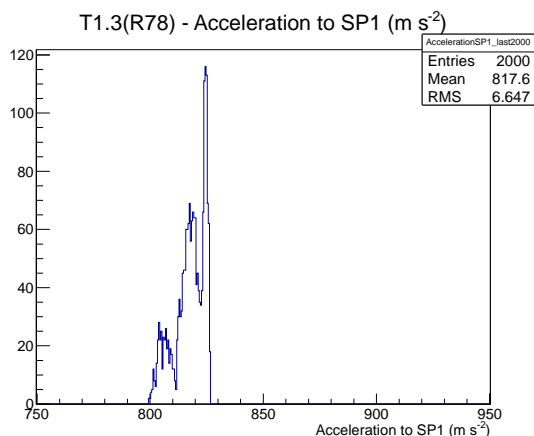

Target Performance Report - T1.3(R78)

Report Generated: April 20, 2012,

Last Actuation: 20/04/12 11:55:48

1 Operation Summary

	Last Shift	Total
Actuations:	59.0K	107.9 K
Quadrature Count errors:	1765	1767
Fiber ADC errors:	0	0
BPS errors (during actuation):	0	2
(R78) Gaps > 3s & < 10s:	0	4
(R78) Gaps > 10s:	2	20
(R78) SP2 Corrections:	0	5
(R78) Capture Over/Under shoots:	0/0	0/0

2 Mechanical Performance

Starting position for the last 2000 actuations.

Starting position width over time.

Acceleration for the last 2000 actuations.

Acceleration over time. Normalised to a temperature 72C using the temperature data collected by the system.