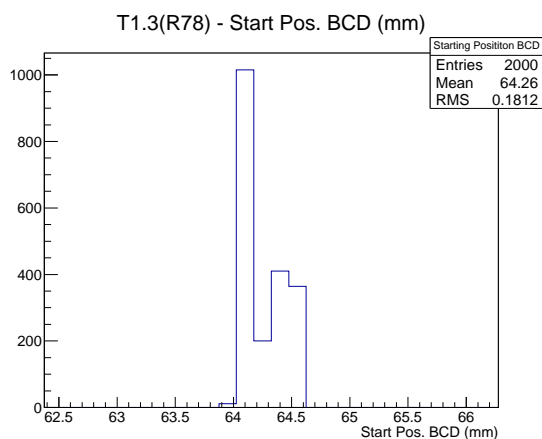

Target Performance Report - T1.3(R78)

Report Generated: April 20, 2012,

Last Actuation: 20/04/12 11:55:48

1 Operation Summary

	Last Shift	Total
Actuations:	59.0K	107.9 K
Quadrature Count errors:	1765	1767
Fiber ADC errors:	0	0
BPS errors (during actuation):	0	2
(R78) Gaps > 3s & < 10s:	0	4
(R78) Gaps > 10s:	2	20
(R78) SP2 Corrections:	0	5
(R78) Capture Over/Under shoots:	0/0	0/0

2 Mechanical Performance

Starting position for the last 2000 actuations.

Starting position width over time.

Acceleration for the last 2000 actuations.

Acceleration over time. Normalised to a temperature 72C using the temperature data collected by the system.

3 Optical Performance

4 BPS Check