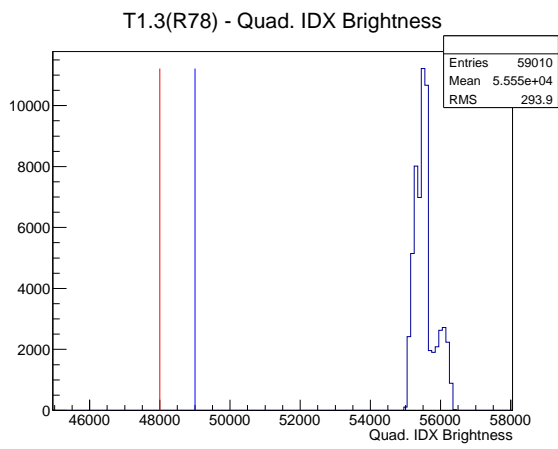

Target Performance Report - T1.3(R78)

Report Generated: April 20, 2012,

Last Actuation: 20/04/12 11:55:48

1 Operation Summary

	Last Shift	Total
Actuations:	59.0K	107.9 K
Quadrature Count errors:	1765	1767
Fiber ADC errors:	0	0
BPS errors (during actuation):	0	2
(R78) Gaps > 3s & < 10s:	0	4
(R78) Gaps > 10s:	2	20
(R78) SP2 Corrections:	0	5
(R78) Capture Over/Under shoots:	0/0	0/0

2 Mechanical Performance

Starting position for the last 2000 actuations.

Starting position width over time.

Acceleration for the last 2000 actuations.

Acceleration over time. Normalised to a temperature 72C using the temperature data collected by the system.

3 Optical Performance

4 BPS Check