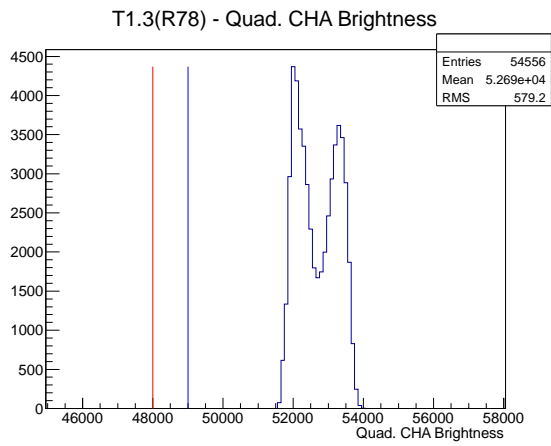

Target Performance Report - T1.3(R78)

Report Generated: April 21, 2012,

Last Actuation: 21/04/12 10:04:09

1 Operation Summary

	Last Shift	Total
Actuations:	54.6K	162.4 K
Quadrature Count errors:	0	1767
Fiber ADC errors:	0	0
BPS errors (during actuation):	0	2
(R78) Gaps > 3s & < 10s:	0	4
(R78) Gaps > 10s:	2	22
(R78) SP2 Corrections:	0	5
(R78) Capture Over/Under shoots:	0/1	0/1

2 Mechanical Performance

Starting position for the last 2000 actuations.

Starting position width over time.

Acceleration for the last 2000 actuations.

Acceleration over time. Normalised to a temperature 72C using the temperature data collected by the system.

3 Optical Performance

4 BPS Check