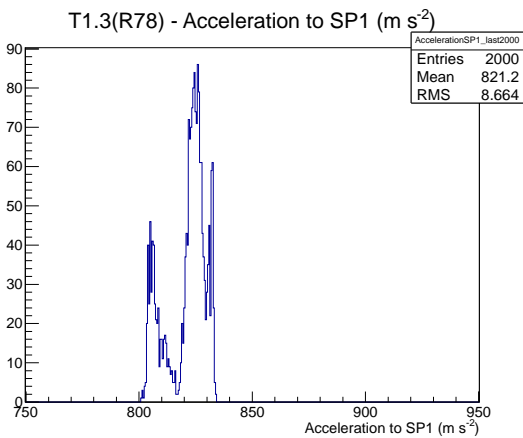

Target Performance Report - T1.3(R78)

Report Generated: April 21, 2012,

Last Actuation: 21/04/12 10:04:09

1 Operation Summary

	Last Shift	Total
Actuations:	54.6K	162.4 K
Quadrature Count errors:	0	1767
Fiber ADC errors:	0	0
BPS errors (during actuation):	0	2
(R78) Gaps > 3s & < 10s:	0	4
(R78) Gaps > 10s:	2	22
(R78) SP2 Corrections:	0	5
(R78) Capture Over/Under shoots:	0/1	0/1

2 Mechanical Performance

Starting position for the last 2000 actuations.

Starting position width over time.

Acceleration for the last 2000 actuations.

Acceleration over time. Normalised to a temperature 72C using the temperature data collected by the system.