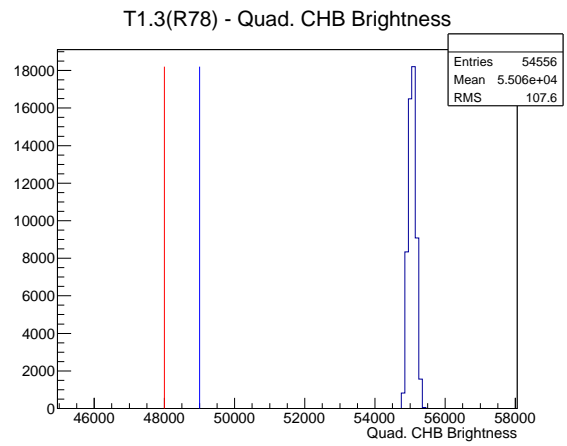

Target Performance Report - T1.3(R78)

Report Generated: April 21, 2012,

Last Actuation: 21/04/12 10:04:09

1 Operation Summary

	Last Shift	Total
Actuations:	54.6K	162.4 K
Quadrature Count errors:	0	1767
Fiber ADC errors:	0	0
BPS errors (during actuation):	0	2
(R78) Gaps > 3s & < 10s:	0	4
(R78) Gaps > 10s:	2	22
(R78) SP2 Corrections:	0	5
(R78) Capture Over/Under shoots:	0/1	0/1

2 Mechanical Performance

Starting position for the last 2000 actuations.

Starting position width over time.

Acceleration for the last 2000 actuations.

Acceleration over time. Normalised to a temperature 72C using the temperature data collected by the system.

3 Optical Performance

4 BPS Check