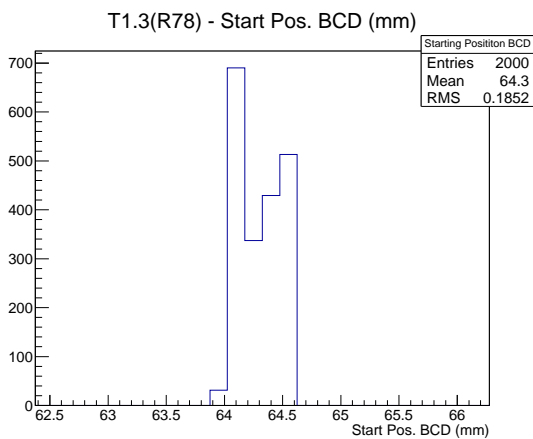

Target Performance Report - T1.3(R78)

Report Generated: April 21, 2012,

Last Actuation: 21/04/12 10:04:09

1 Operation Summary

	Last Shift	Total
Actuations:	54.6K	162.4 K
Quadrature Count errors:	0	1767
Fiber ADC errors:	0	0
BPS errors (during actuation):	0	2
(R78) Gaps > 3s & < 10s:	0	4
(R78) Gaps > 10s:	2	22
(R78) SP2 Corrections:	0	5
(R78) Capture Over/Under shoots:	0/1	0/1

2 Mechanical Performance

Starting position for the last 2000 actuations.

Starting position width over time.

Acceleration for the last 2000 actuations.

Acceleration over time. Normalised to a temperature 72C using the temperature data collected by the system.

3 Optical Performance

4 BPS Check