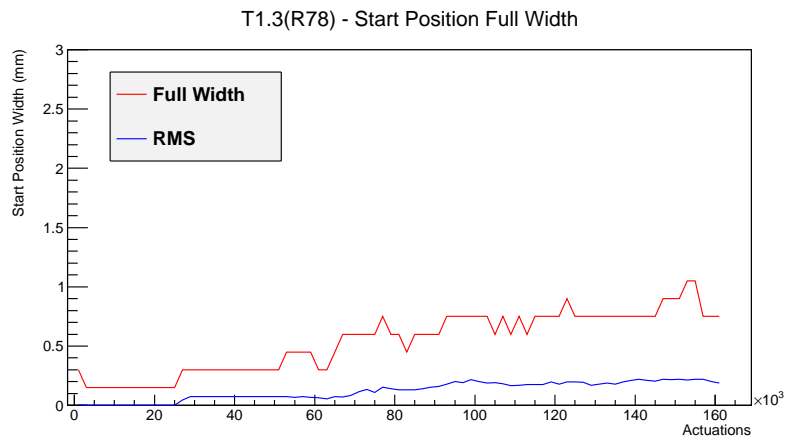

Target Performance Report - T1.3(R78)

Report Generated: April 21, 2012,

Last Actuation: 21/04/12 10:04:09

1 Operation Summary

	Last Shift	Total
Actuations:	54.6K	162.4 K
Quadrature Count errors:	0	1767
Fiber ADC errors:	0	0
BPS errors (during actuation):	0	2
(R78) Gaps > 3s & < 10s:	0	4
(R78) Gaps > 10s:	2	22
(R78) SP2 Corrections:	0	5
(R78) Capture Over/Under shoots:	0/1	0/1

2 Mechanical Performance

Starting position for the last 2000 actuations.

Starting position width over time.

Acceleration for the last 2000 actuations.

Acceleration over time. Normalised to a temperature 72C using the temperature data collected by the system.