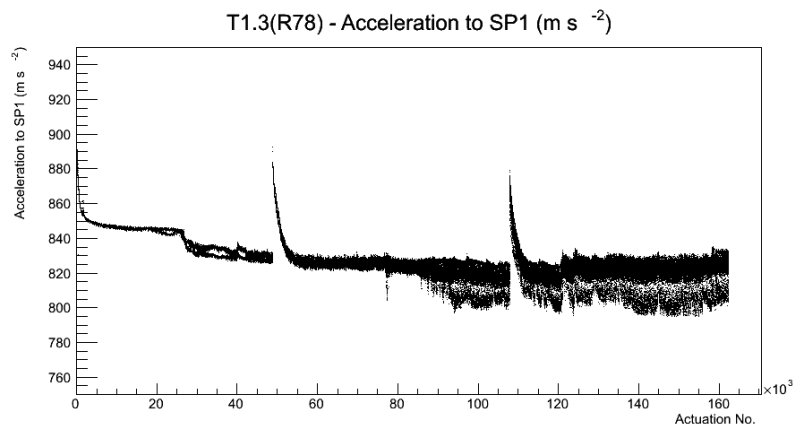

2 Mechanical Performance

Starting position for the last 2000 actuations.

Starting position width over time.

Acceleration for the last 2000 actuations.

Acceleration over time. Normalised to a temperature 72C using the temperature data collected by the system.

3 Optical Performance

4 BPS Check