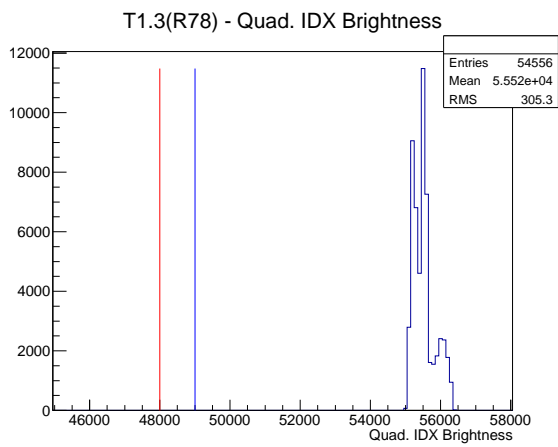

Target Performance Report - T1.3(R78)

Report Generated: April 21, 2012,

Last Actuation: 21/04/12 10:04:09

1 Operation Summary

	Last Shift	Total
Actuations:	54.6K	162.4 K
Quadrature Count errors:	0	1767
Fiber ADC errors:	0	0
BPS errors (during actuation):	0	2
(R78) Gaps > 3s & < 10s:	0	4
(R78) Gaps > 10s:	2	22
(R78) SP2 Corrections:	0	5
(R78) Capture Over/Under shoots:	0/1	0/1

2 Mechanical Performance

Starting position for the last 2000 actuations.

Starting position width over time.

Acceleration for the last 2000 actuations.

Acceleration over time. Normalised to a temperature 72C using the temperature data collected by the system.

3 Optical Performance

4 BPS Check