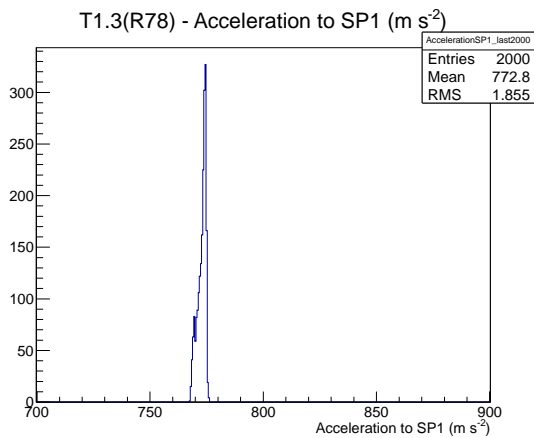

Target Performance Report - T1.3(R78)

Report Generated: May 5, 2012,
 Last Actuation: 05/05/12 22:29:05

1 Operation Summary

	Last Shift	Total
Actuations:	98.0K	636.1 K
Quadrature Count errors:	0	1768
Fiber ADC errors:	0	0
BPS errors (during actuation):	0	3
(R78) Gaps > 3s & < 10s:	0	4
(R78) Gaps > 10s:	2	38
(R78) SP2 Corrections:	0	20
(R78) Capture Over/Under shoots:	0/0	147/0

2 Mechanical Performance

Starting position for the last 2000 actuations.

Starting position width over time.

Acceleration for the last 2000 actuations.

Acceleration over time. Normalised to a temperature 72C using the temperature data collected by the system.