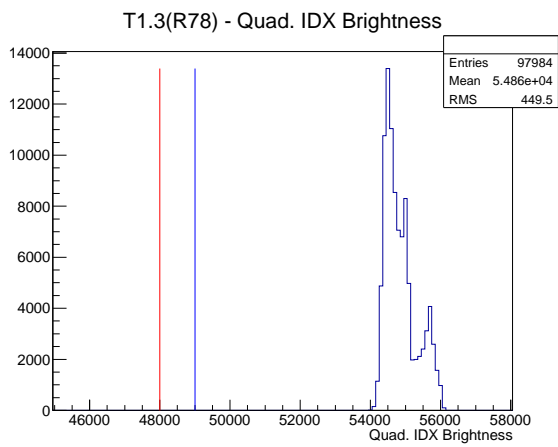

Target Performance Report - T1.3(R78)

Report Generated: May 5, 2012,
 Last Actuation: 05/05/12 22:29:05

1 Operation Summary

	Last Shift	Total
Actuations:	98.0K	636.1 K
Quadrature Count errors:	0	1768
Fiber ADC errors:	0	0
BPS errors (during actuation):	0	3
(R78) Gaps > 3s & < 10s:	0	4
(R78) Gaps > 10s:	2	38
(R78) SP2 Corrections:	0	20
(R78) Capture Over/Under shoots:	0/0	147/0

2 Mechanical Performance

Starting position for the last 2000 actuations.

Starting position width over time.

Acceleration for the last 2000 actuations.

Acceleration over time. Normalised to a temperature 72C using the temperature data collected by the system.

3 Optical Performance

4 BPS Check