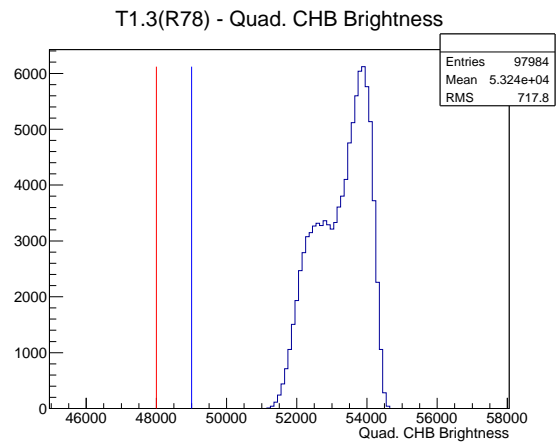

Target Performance Report - T1.3(R78)

Report Generated: May 5, 2012,
 Last Actuation: 05/05/12 22:29:05

1 Operation Summary

	Last Shift	Total
Actuations:	98.0K	636.1 K
Quadrature Count errors:	0	1768
Fiber ADC errors:	0	0
BPS errors (during actuation):	0	3
(R78) Gaps > 3s & < 10s:	0	4
(R78) Gaps > 10s:	2	38
(R78) SP2 Corrections:	0	20
(R78) Capture Over/Under shoots:	0/0	147/0

2 Mechanical Performance

Starting position for the last 2000 actuations.

Starting position width over time.

Acceleration for the last 2000 actuations.

Acceleration over time. Normalised to a temperature 72C using the temperature data collected by the system.

3 Optical Performance

4 BPS Check