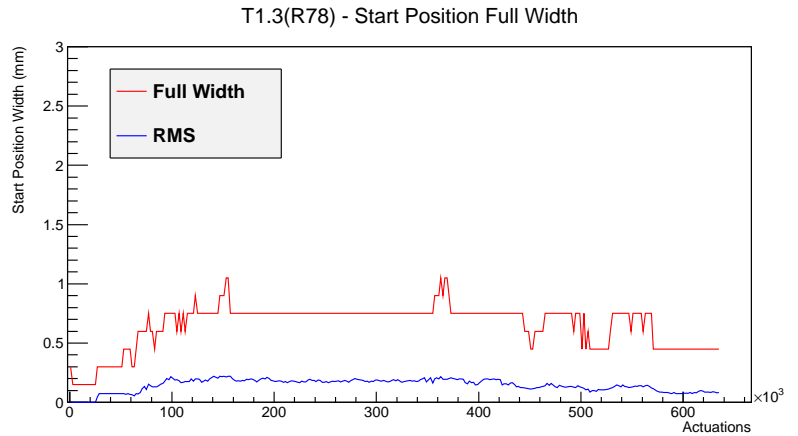

Target Performance Report - T1.3(R78)

Report Generated: May 5, 2012,
 Last Actuation: 05/05/12 22:29:05

1 Operation Summary

	Last Shift	Total
Actuations:	98.0K	636.1 K
Quadrature Count errors:	0	1768
Fiber ADC errors:	0	0
BPS errors (during actuation):	0	3
(R78) Gaps > 3s & < 10s:	0	4
(R78) Gaps > 10s:	2	38
(R78) SP2 Corrections:	0	20
(R78) Capture Over/Under shoots:	0/0	147/0

2 Mechanical Performance

Starting position for the last 2000 actuations.

Starting position width over time.

Acceleration for the last 2000 actuations.

Acceleration over time. Normalised to a temperature 72C using the temperature data collected by the system.