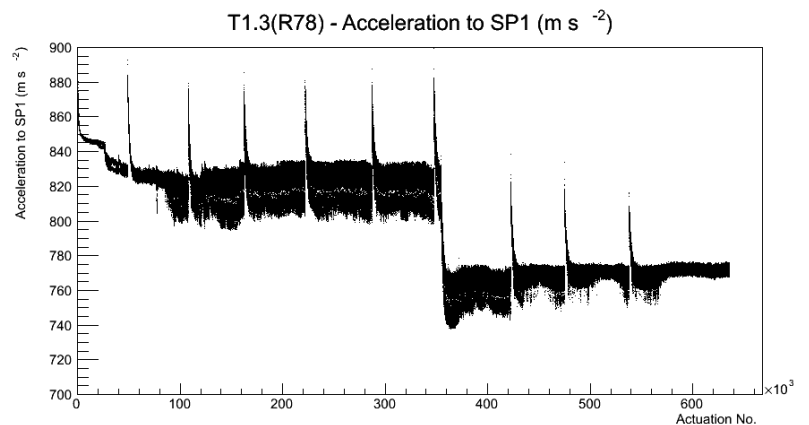

Target Performance Report - T1.3(R78)

Report Generated: May 5, 2012,
 Last Actuation: 05/05/12 22:29:05

1 Operation Summary

	Last Shift	Total
Actuations:	98.0K	636.1 K
Quadrature Count errors:	0	1768
Fiber ADC errors:	0	0
BPS errors (during actuation):	0	3
(R78) Gaps > 3s & < 10s:	0	4
(R78) Gaps > 10s:	2	38
(R78) SP2 Corrections:	0	20
(R78) Capture Over/Under shoots:	0/0	147/0

2 Mechanical Performance

Starting position for the last 2000 actuations.

Starting position width over time.

Acceleration for the last 2000 actuations.

Acceleration over time. Normalised to a temperature 72C using the temperature data collected by the system.

3 Optical Performance

4 BPS Check