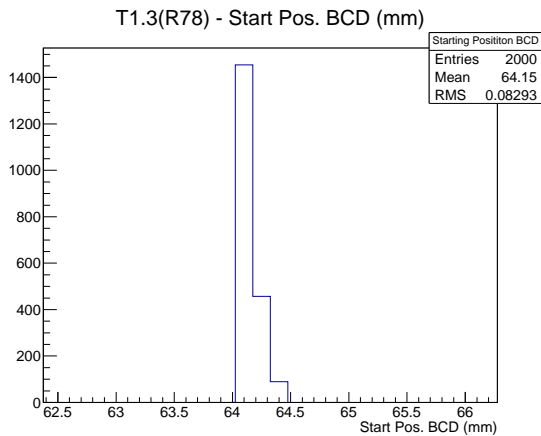

Target Performance Report - T1.3(R78)

Report Generated: May 5, 2012,
 Last Actuation: 05/05/12 22:29:05

1 Operation Summary

	Last Shift	Total
Actuations:	98.0K	636.1 K
Quadrature Count errors:	0	1768
Fiber ADC errors:	0	0
BPS errors (during actuation):	0	3
(R78) Gaps > 3s & < 10s:	0	4
(R78) Gaps > 10s:	2	38
(R78) SP2 Corrections:	0	20
(R78) Capture Over/Under shoots:	0/0	147/0

2 Mechanical Performance

Starting position for the last 2000 actuations.

Starting position width over time.

Acceleration for the last 2000 actuations.

Acceleration over time. Normalised to a temperature 72C using the temperature data collected by the system.