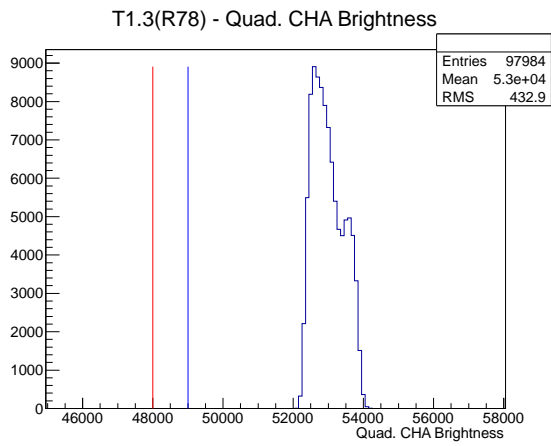

Target Performance Report - T1.3(R78)

Report Generated: May 5, 2012,
 Last Actuation: 05/05/12 22:29:05

1 Operation Summary

	Last Shift	Total
Actuations:	98.0K	636.1 K
Quadrature Count errors:	0	1768
Fiber ADC errors:	0	0
BPS errors (during actuation):	0	3
(R78) Gaps > 3s & < 10s:	0	4
(R78) Gaps > 10s:	2	38
(R78) SP2 Corrections:	0	20
(R78) Capture Over/Under shoots:	0/0	147/0

2 Mechanical Performance

Starting position for the last 2000 actuations.

Starting position width over time.

Acceleration for the last 2000 actuations.

Acceleration over time. Normalised to a temperature 72C using the temperature data collected by the system.

3 Optical Performance

4 BPS Check