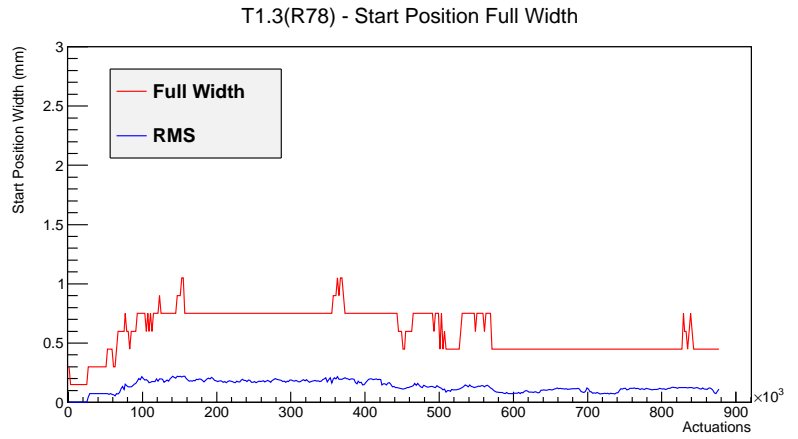

Target Performance Report - T1.3(R78)

Report Generated: May 9, 2012,
Last Actuation: 09/05/12 11:15:27

1 Operation Summary

	Last Shift	Total
Actuations:	67.6K	877.7 K
Quadrature Count errors:	2	1771
Fiber ADC errors:	0	0
BPS errors (during actuation):	0	3
(R78) Gaps > 3s & < 10s:	0	4
(R78) Gaps > 10s:	2	46
(R78) SP2 Corrections:	1	27
(R78) Capture Over/Under shoots:	0/18	338/356

2 Mechanical Performance

Starting position for the last 2000 actuations.

Starting position width over time.

Acceleration for the last 2000 actuations.

Acceleration over time. Normalised to a temperature 72C using the temperature data collected by the system.