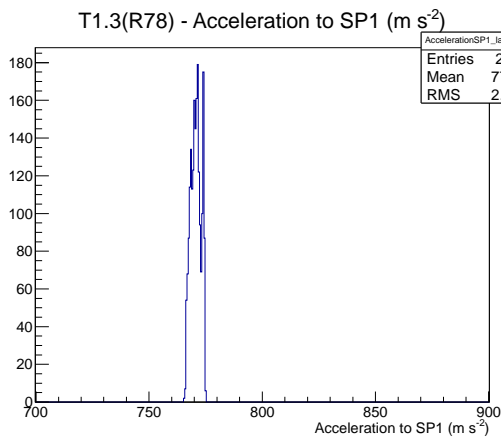

Target Performance Report - T1.3(R78)

Report Generated: May 9, 2012,
Last Actuation: 09/05/12 11:15:27

1 Operation Summary

	Last Shift	Total
Actuations:	67.6K	877.7 K
Quadrature Count errors:	2	1771
Fiber ADC errors:	0	0
BPS errors (during actuation):	0	3
(R78) Gaps > 3s & < 10s:	0	4
(R78) Gaps > 10s:	2	46
(R78) SP2 Corrections:	1	27
(R78) Capture Over/Under shoots:	0/18	338/356

2 Mechanical Performance

Starting position for the last 2000 actuations.

Starting position width over time.

Acceleration for the last 2000 actuations.

Acceleration over time. Normalised to a temperature 72C using the temperature data collected by the system.