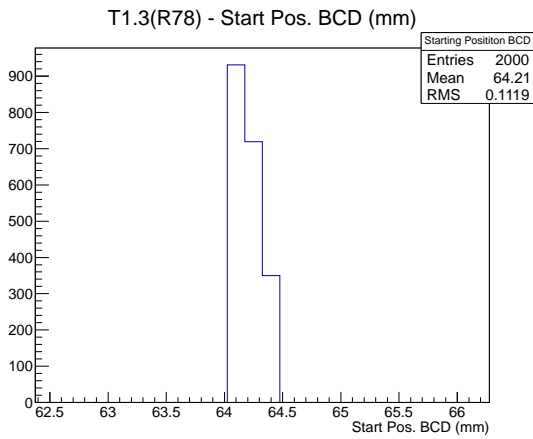

Target Performance Report - T1.3(R78)

Report Generated: May 9, 2012,
Last Actuation: 09/05/12 11:15:27

1 Operation Summary

	Last Shift	Total
Actuations:	67.6K	877.7 K
Quadrature Count errors:	2	1771
Fiber ADC errors:	0	0
BPS errors (during actuation):	0	3
(R78) Gaps > 3s & < 10s:	0	4
(R78) Gaps > 10s:	2	46
(R78) SP2 Corrections:	1	27
(R78) Capture Over/Under shoots:	0/18	338/356

2 Mechanical Performance

Starting position for the last 2000 actuations.

Starting position width over time.

Acceleration for the last 2000 actuations.

Acceleration over time. Normalised to a temperature 72C using the temperature data collected by the system.

3 Optical Performance

4 BPS Check