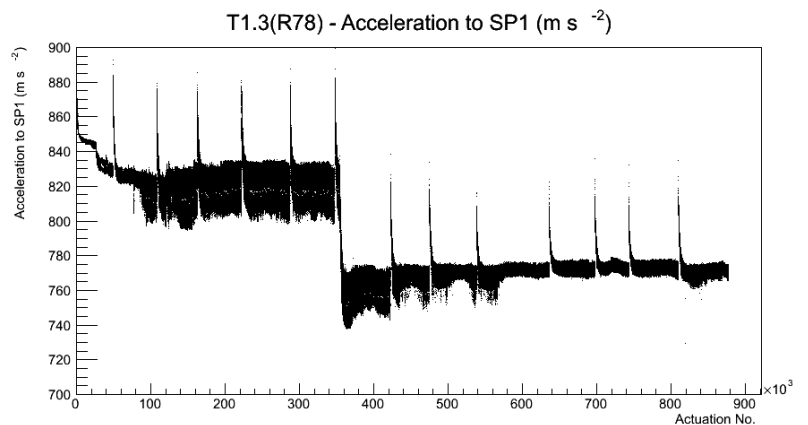

Target Performance Report - T1.3(R78)

Report Generated: May 9, 2012,
Last Actuation: 09/05/12 11:15:27

1 Operation Summary

	Last Shift	Total
Actuations:	67.6K	877.7 K
Quadrature Count errors:	2	1771
Fiber ADC errors:	0	0
BPS errors (during actuation):	0	3
(R78) Gaps > 3s & < 10s:	0	4
(R78) Gaps > 10s:	2	46
(R78) SP2 Corrections:	1	27
(R78) Capture Over/Under shoots:	0/18	338/356

2 Mechanical Performance

Starting position for the last 2000 actuations.

Starting position width over time.

Acceleration for the last 2000 actuations.

Acceleration over time. Normalised to a temperature 72C using the temperature data collected by the system.

3 Optical Performance

4 BPS Check