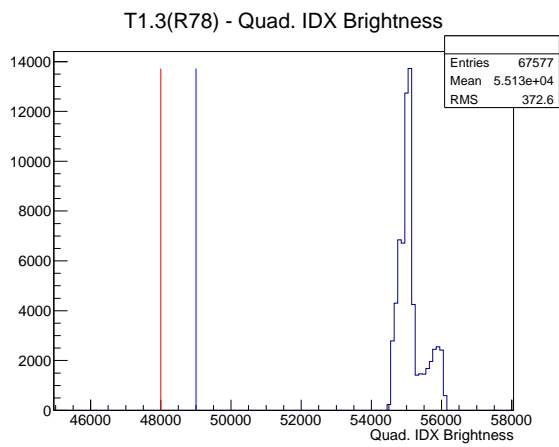

Target Performance Report - T1.3(R78)

Report Generated: May 9, 2012,
Last Actuation: 09/05/12 11:15:27

1 Operation Summary

	Last Shift	Total
Actuations:	67.6K	877.7 K
Quadrature Count errors:	2	1771
Fiber ADC errors:	0	0
BPS errors (during actuation):	0	3
(R78) Gaps > 3s & < 10s:	0	4
(R78) Gaps > 10s:	2	46
(R78) SP2 Corrections:	1	27
(R78) Capture Over/Under shoots:	0/18	338/356

2 Mechanical Performance

Starting position for the last 2000 actuations.

Starting position width over time.

Acceleration for the last 2000 actuations.

Acceleration over time. Normalised to a temperature 72C using the temperature data collected by the system.

3 Optical Performance

4 BPS Check