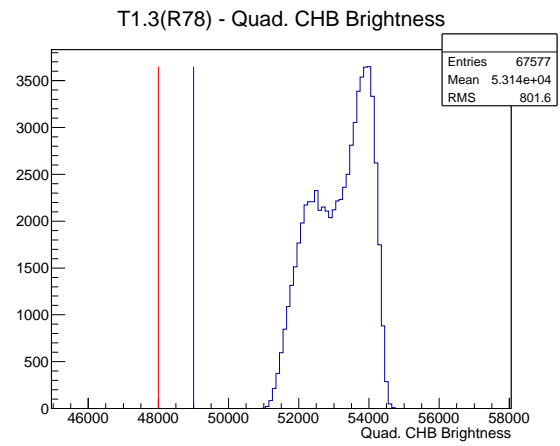

Target Performance Report - T1.3(R78)

Report Generated: May 9, 2012,
Last Actuation: 09/05/12 11:15:27

1 Operation Summary

	Last Shift	Total
Actuations:	67.6K	877.7 K
Quadrature Count errors:	2	1771
Fiber ADC errors:	0	0
BPS errors (during actuation):	0	3
(R78) Gaps > 3s & < 10s:	0	4
(R78) Gaps > 10s:	2	46
(R78) SP2 Corrections:	1	27
(R78) Capture Over/Under shoots:	0/18	338/356

2 Mechanical Performance

Starting position for the last 2000 actuations.

Starting position width over time.

Acceleration for the last 2000 actuations.

Acceleration over time. Normalised to a temperature 72C using the temperature data collected by the system.

3 Optical Performance

4 BPS Check