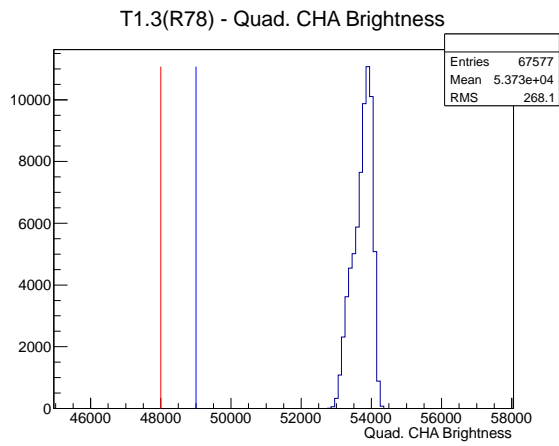

Target Performance Report - T1.3(R78)

Report Generated: May 9, 2012,
Last Actuation: 09/05/12 11:15:27

1 Operation Summary

	Last Shift	Total
Actuations:	67.6K	877.7 K
Quadrature Count errors:	2	1771
Fiber ADC errors:	0	0
BPS errors (during actuation):	0	3
(R78) Gaps > 3s & < 10s:	0	4
(R78) Gaps > 10s:	2	46
(R78) SP2 Corrections:	1	27
(R78) Capture Over/Under shoots:	0/18	338/356

2 Mechanical Performance

Starting position for the last 2000 actuations.

Starting position width over time.

Acceleration for the last 2000 actuations.

Acceleration over time. Normalised to a temperature 72C using the temperature data collected by the system.

3 Optical Performance

4 BPS Check