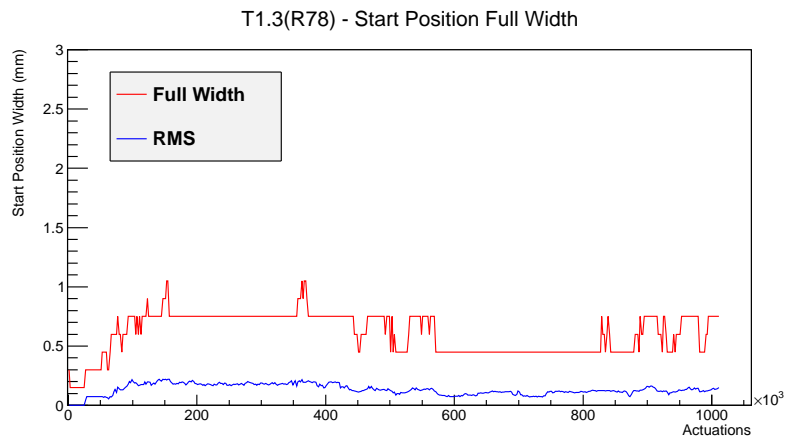

Target Performance Report - T1.3(R78)

Report Generated: May 11, 2012,

Last Actuation: 11/05/12 11:06:58

1 Operation Summary

	Last Shift	Total
Actuations:	65.9K	1012.9 K
Quadrature Count errors:	2	1773
Fiber ADC errors:	0	0
BPS errors (during actuation):	0	3
(R78) Gaps > 3s & < 10s:	0	4
(R78) Gaps > 10s:	2	52
(R78) SP2 Corrections:	1	34
(R78) Capture Over/Under shoots:	4/3	433/436

2 Mechanical Performance

Starting position for the last 2000 actuations.

Starting position width over time.

Acceleration for the last 2000 actuations.

Acceleration over time. Normalised to a temperature 72C using the temperature data collected by the system.