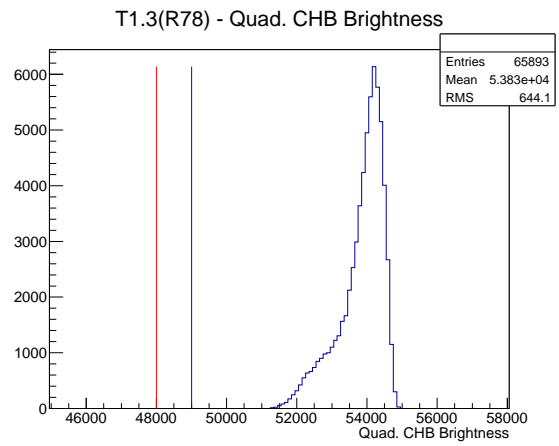

Target Performance Report - T1.3(R78)

Report Generated: May 11, 2012,

Last Actuation: 11/05/12 11:06:58

1 Operation Summary

	Last Shift	Total
Actuations:	65.9K	1012.9 K
Quadrature Count errors:	2	1773
Fiber ADC errors:	0	0
BPS errors (during actuation):	0	3
(R78) Gaps > 3s & < 10s:	0	4
(R78) Gaps > 10s:	2	52
(R78) SP2 Corrections:	1	34
(R78) Capture Over/Under shoots:	4/3	433/436

2 Mechanical Performance

Starting position for the last 2000 actuations.

Starting position width over time.

Acceleration for the last 2000 actuations.

Acceleration over time. Normalised to a temperature 72C using the temperature data collected by the system.

3 Optical Performance

4 BPS Check