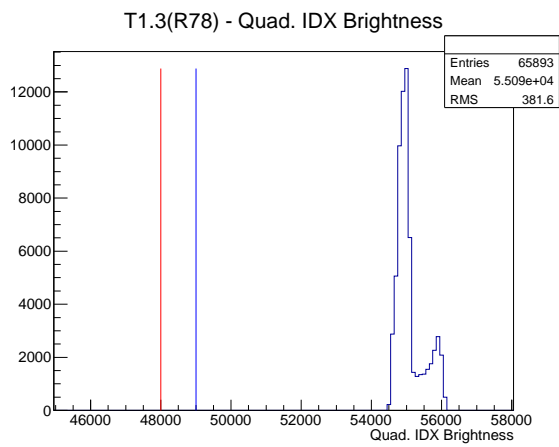

Target Performance Report - T1.3(R78)

Report Generated: May 11, 2012,

Last Actuation: 11/05/12 11:06:58

1 Operation Summary

	Last Shift	Total
Actuations:	65.9K	1012.9 K
Quadrature Count errors:	2	1773
Fiber ADC errors:	0	0
BPS errors (during actuation):	0	3
(R78) Gaps > 3s & < 10s:	0	4
(R78) Gaps > 10s:	2	52
(R78) SP2 Corrections:	1	34
(R78) Capture Over/Under shoots:	4/3	433/436

2 Mechanical Performance

Starting position for the last 2000 actuations.

Starting position width over time.

Acceleration for the last 2000 actuations.

Acceleration over time. Normalised to a temperature 72C using the temperature data collected by the system.

3 Optical Performance

4 BPS Check