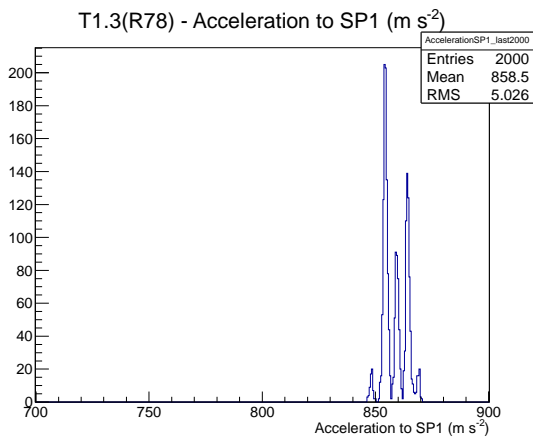

Target Performance Report - T1.3(R78)

Report Generated: May 11, 2012,

Last Actuation: 11/05/12 11:06:58

1 Operation Summary

	Last Shift	Total
Actuations:	65.9K	1012.9 K
Quadrature Count errors:	2	1773
Fiber ADC errors:	0	0
BPS errors (during actuation):	0	3
(R78) Gaps > 3s & < 10s:	0	4
(R78) Gaps > 10s:	2	52
(R78) SP2 Corrections:	1	34
(R78) Capture Over/Under shoots:	4/3	433/436

2 Mechanical Performance

Starting position for the last 2000 actuations.

Starting position width over time.

Acceleration for the last 2000 actuations.

Acceleration over time. Normalised to a temperature 72C using the temperature data collected by the system.