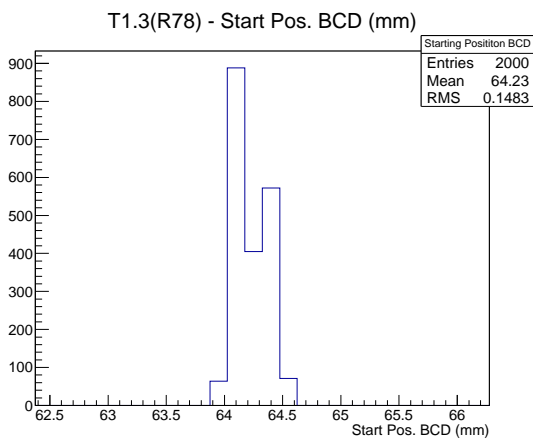

Target Performance Report - T1.3(R78)

Report Generated: May 11, 2012,

Last Actuation: 11/05/12 11:06:58

1 Operation Summary

	Last Shift	Total
Actuations:	65.9K	1012.9 K
Quadrature Count errors:	2	1773
Fiber ADC errors:	0	0
BPS errors (during actuation):	0	3
(R78) Gaps > 3s & < 10s:	0	4
(R78) Gaps > 10s:	2	52
(R78) SP2 Corrections:	1	34
(R78) Capture Over/Under shoots:	4/3	433/436

2 Mechanical Performance

Starting position for the last 2000 actuations.

Starting position width over time.

Acceleration for the last 2000 actuations.

Acceleration over time. Normalised to a temperature 72C using the temperature data collected by the system.

3 Optical Performance

4 BPS Check