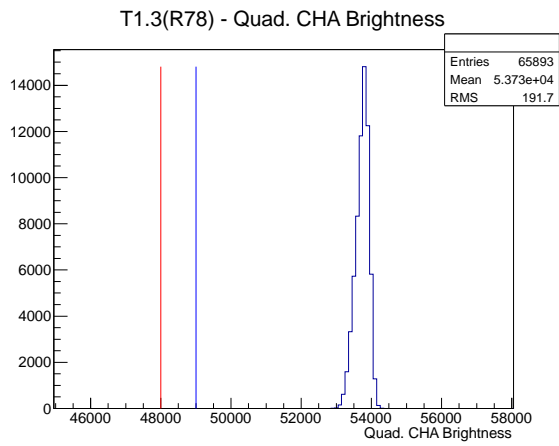

Target Performance Report - T1.3(R78)

Report Generated: May 11, 2012,

Last Actuation: 11/05/12 11:06:58

1 Operation Summary

	Last Shift	Total
Actuations:	65.9K	1012.9 K
Quadrature Count errors:	2	1773
Fiber ADC errors:	0	0
BPS errors (during actuation):	0	3
(R78) Gaps > 3s & < 10s:	0	4
(R78) Gaps > 10s:	2	52
(R78) SP2 Corrections:	1	34
(R78) Capture Over/Under shoots:	4/3	433/436

2 Mechanical Performance

Starting position for the last 2000 actuations.

Starting position width over time.

Acceleration for the last 2000 actuations.

Acceleration over time. Normalised to a temperature 72C using the temperature data collected by the system.

3 Optical Performance

4 BPS Check