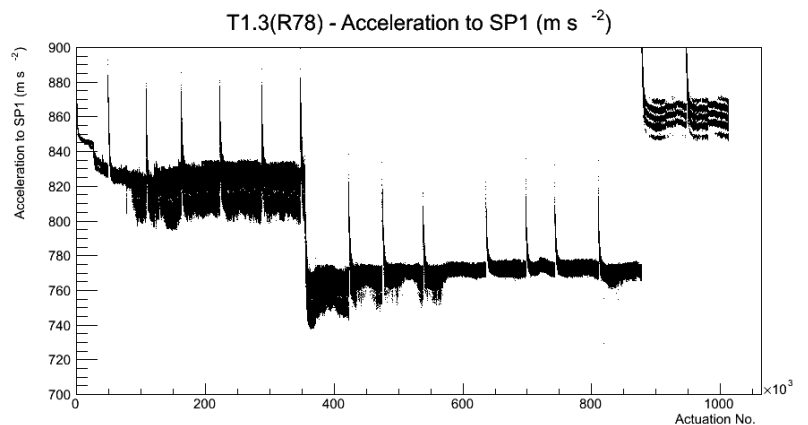

Target Performance Report - T1.3(R78)

Report Generated: May 11, 2012,

Last Actuation: 11/05/12 11:06:58

1 Operation Summary

	Last Shift	Total
Actuations:	65.9K	1012.9 K
Quadrature Count errors:	2	1773
Fiber ADC errors:	0	0
BPS errors (during actuation):	0	3
(R78) Gaps > 3s & < 10s:	0	4
(R78) Gaps > 10s:	2	52
(R78) SP2 Corrections:	1	34
(R78) Capture Over/Under shoots:	4/3	433/436

2 Mechanical Performance

Starting position for the last 2000 actuations.

Starting position width over time.

Acceleration for the last 2000 actuations.

Acceleration over time. Normalised to a temperature 72C using the temperature data collected by the system.

3 Optical Performance

4 BPS Check