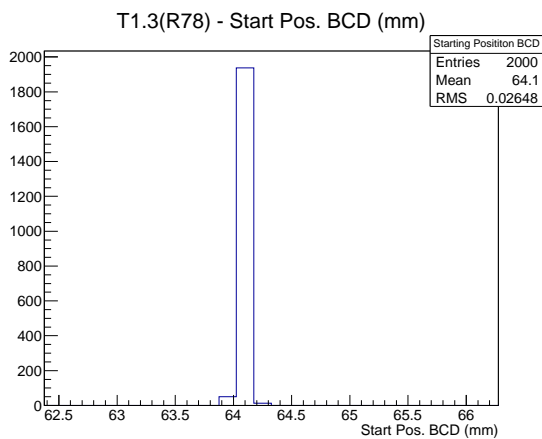

Target Performance Report - T1.3(R78)

Report Generated: May 26, 2012,

Last Actuation: 26/05/12 14:08:17

1 Operation Summary

	Last Shift	Total
Actuations:	75.2K	2040.7 K
Quadrature Count errors:	2898	28654
Fiber ADC errors:	0	0
BPS errors (during actuation):	0	3
(R78) Gaps > 3s & < 10s:	0	170
(R78) Gaps > 10s:	2	78
(R78) SP2 Corrections:	0	41
(R78) Capture Over/Under shoots:	0/0	555/555

2 Mechanical Performance

Starting position for the last 2000 actuations. Starting position width over time.

Acceleration for the last 2000 actuations.

Acceleration over time. Normalised to a temperature 72C using the temperature data collected by the system.