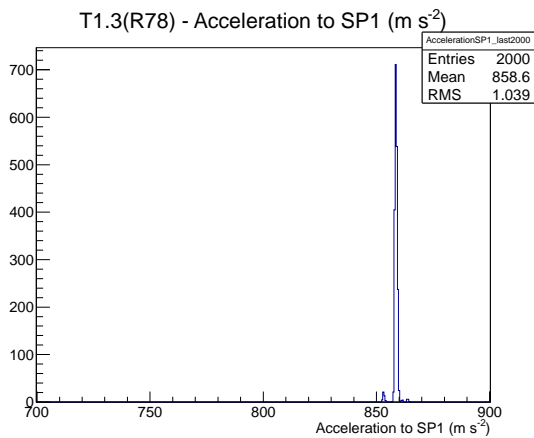

Target Performance Report - T1.3(R78)

Report Generated: May 26, 2012,

Last Actuation: 26/05/12 14:08:17

1 Operation Summary

	Last Shift	Total
Actuations:	75.2K	2040.7 K
Quadrature Count errors:	2898	28654
Fiber ADC errors:	0	0
BPS errors (during actuation):	0	3
(R78) Gaps > 3s & < 10s:	0	170
(R78) Gaps > 10s:	2	78
(R78) SP2 Corrections:	0	41
(R78) Capture Over/Under shoots:	0/0	555/555

2 Mechanical Performance

Starting position for the last 2000 actuations. Starting position width over time.

Acceleration for the last 2000 actuations.

Acceleration over time. Normalised to a temperature 72C using the temperature data collected by the system.