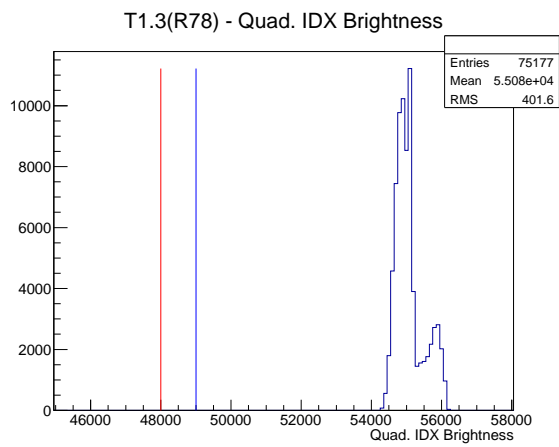

Target Performance Report - T1.3(R78)

Report Generated: May 26, 2012,

Last Actuation: 26/05/12 14:08:17

1 Operation Summary

	Last Shift	Total
Actuations:	75.2K	2040.7 K
Quadrature Count errors:	2898	28654
Fiber ADC errors:	0	0
BPS errors (during actuation):	0	3
(R78) Gaps > 3s & < 10s:	0	170
(R78) Gaps > 10s:	2	78
(R78) SP2 Corrections:	0	41
(R78) Capture Over/Under shoots:	0/0	555/555

2 Mechanical Performance

Starting position for the last 2000 actuations. Starting position width over time.

Acceleration for the last 2000 actuations.

Acceleration over time. Normalised to a temperature 72C using the temperature data collected by the system.

3 Optical Performance

4 BPS Check