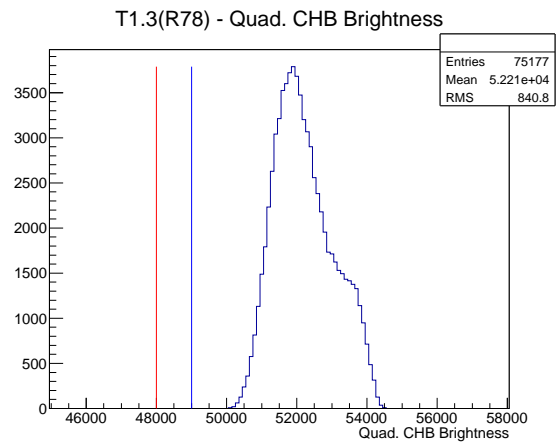

Target Performance Report - T1.3(R78)

Report Generated: May 26, 2012,

Last Actuation: 26/05/12 14:08:17

1 Operation Summary

	Last Shift	Total
Actuations:	75.2K	2040.7 K
Quadrature Count errors:	2898	28654
Fiber ADC errors:	0	0
BPS errors (during actuation):	0	3
(R78) Gaps > 3s & < 10s:	0	170
(R78) Gaps > 10s:	2	78
(R78) SP2 Corrections:	0	41
(R78) Capture Over/Under shoots:	0/0	555/555

2 Mechanical Performance

Starting position for the last 2000 actuations. Starting position width over time.

Acceleration for the last 2000 actuations.

Acceleration over time. Normalised to a temperature 72C using the temperature data collected by the system.

3 Optical Performance

4 BPS Check