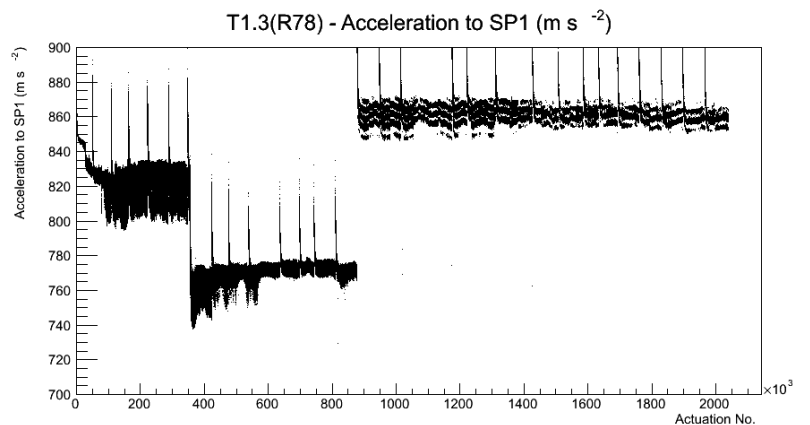

Target Performance Report - T1.3(R78)

Report Generated: May 26, 2012,

Last Actuation: 26/05/12 14:08:17

1 Operation Summary

	Last Shift	Total
Actuations:	75.2K	2040.7 K
Quadrature Count errors:	2898	28654
Fiber ADC errors:	0	0
BPS errors (during actuation):	0	3
(R78) Gaps > 3s & < 10s:	0	170
(R78) Gaps > 10s:	2	78
(R78) SP2 Corrections:	0	41
(R78) Capture Over/Under shoots:	0/0	555/555

2 Mechanical Performance

Starting position for the last 2000 actuations. Starting position width over time.

Acceleration for the last 2000 actuations.

Acceleration over time. Normalised to a temperature 72C using the temperature data collected by the system.