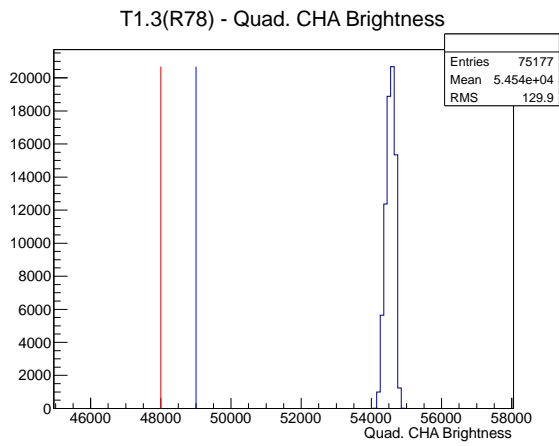

Target Performance Report - T1.3(R78)

Report Generated: May 26, 2012,

Last Actuation: 26/05/12 14:08:17

1 Operation Summary

	Last Shift	Total
Actuations:	75.2K	2040.7 K
Quadrature Count errors:	2898	28654
Fiber ADC errors:	0	0
BPS errors (during actuation):	0	3
(R78) Gaps > 3s & < 10s:	0	170
(R78) Gaps > 10s:	2	78
(R78) SP2 Corrections:	0	41
(R78) Capture Over/Under shoots:	0/0	555/555

2 Mechanical Performance

Starting position for the last 2000 actuations. Starting position width over time.

Acceleration for the last 2000 actuations.

Acceleration over time. Normalised to a temperature 72C using the temperature data collected by the system.

3 Optical Performance

4 BPS Check