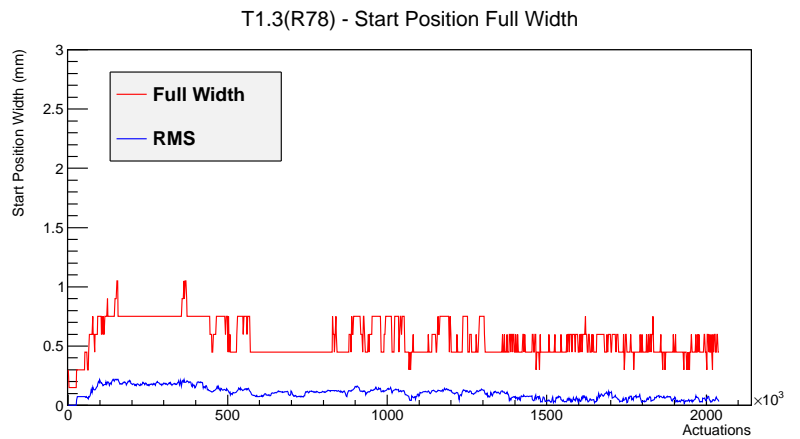

Target Performance Report - T1.3(R78)

Report Generated: May 26, 2012,

Last Actuation: 26/05/12 14:08:17

1 Operation Summary

	Last Shift	Total
Actuations:	75.2K	2040.7 K
Quadrature Count errors:	2898	28654
Fiber ADC errors:	0	0
BPS errors (during actuation):	0	3
(R78) Gaps > 3s & < 10s:	0	170
(R78) Gaps > 10s:	2	78
(R78) SP2 Corrections:	0	41
(R78) Capture Over/Under shoots:	0/0	555/555

2 Mechanical Performance

Starting position for the last 2000 actuations. Starting position width over time.

Acceleration for the last 2000 actuations.

Acceleration over time. Normalised to a temperature 72C using the temperature data collected by the system.