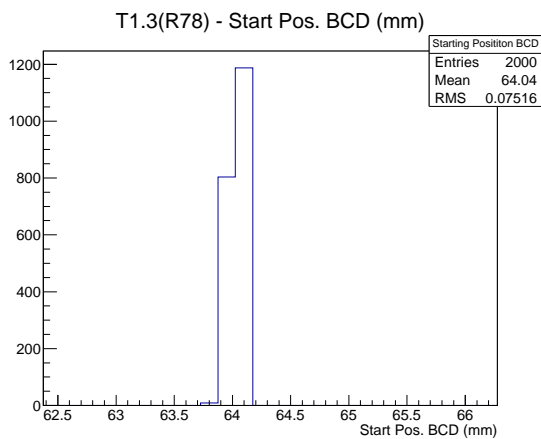

Target Performance Report - T1.3(R78)

Report Generated: May 28, 2012,

Last Actuation: 28/05/12 12:06:11

1 Operation Summary

	Last Shift	Total
Actuations:	64.3K	2172.8 K
Quadrature Count errors:	959	33899
Fiber ADC errors:	0	0
BPS errors (during actuation):	0	3
(R78) Gaps > 3s & < 10s:	0	170
(R78) Gaps > 10s:	2	82
(R78) SP2 Corrections:	0	41
(R78) Capture Over/Under shoots:	0/0	555/555

2 Mechanical Performance

Starting position for the last 2000 actuations.

Starting position width over time.

Acceleration for the last 2000 actuations.

Acceleration over time. Normalised to a temperature 72C using the temperature data collected by the system.