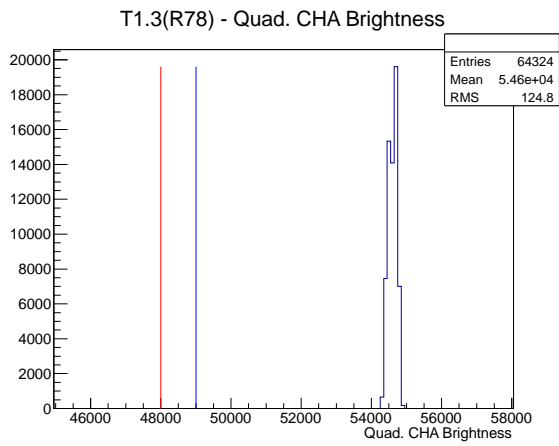

Target Performance Report - T1.3(R78)

Report Generated: May 28, 2012,

Last Actuation: 28/05/12 12:06:11

1 Operation Summary

	Last Shift	Total
Actuations:	64.3K	2172.8 K
Quadrature Count errors:	959	33899
Fiber ADC errors:	0	0
BPS errors (during actuation):	0	3
(R78) Gaps > 3s & < 10s:	0	170
(R78) Gaps > 10s:	2	82
(R78) SP2 Corrections:	0	41
(R78) Capture Over/Under shoots:	0/0	555/555

2 Mechanical Performance

Starting position for the last 2000 actuations.

Starting position width over time.

Acceleration for the last 2000 actuations.

Acceleration over time. Normalised to a temperature 72C using the temperature data collected by the system.

3 Optical Performance

4 BPS Check