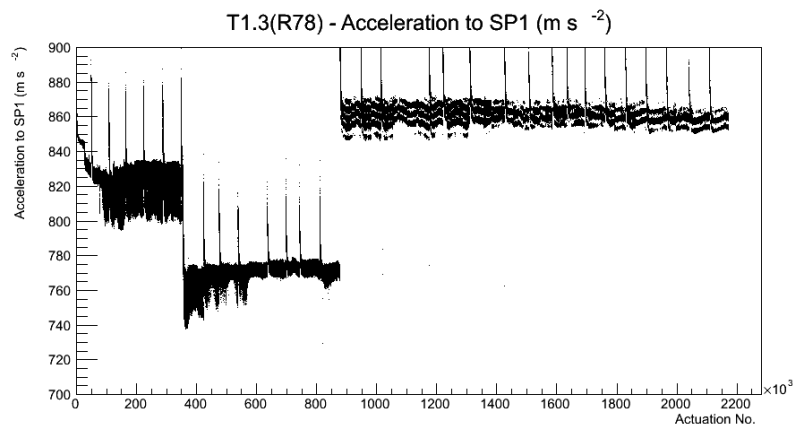

Target Performance Report - T1.3(R78)

Report Generated: May 28, 2012,

Last Actuation: 28/05/12 12:06:11

1 Operation Summary

	Last Shift	Total
Actuations:	64.3K	2172.8 K
Quadrature Count errors:	959	33899
Fiber ADC errors:	0	0
BPS errors (during actuation):	0	3
(R78) Gaps > 3s & < 10s:	0	170
(R78) Gaps > 10s:	2	82
(R78) SP2 Corrections:	0	41
(R78) Capture Over/Under shoots:	0/0	555/555

2 Mechanical Performance

Starting position for the last 2000 actuations.

Starting position width over time.

Acceleration for the last 2000 actuations.

Acceleration over time. Normalised to a temperature 72C using the temperature data collected by the system.

3 Optical Performance

4 BPS Check