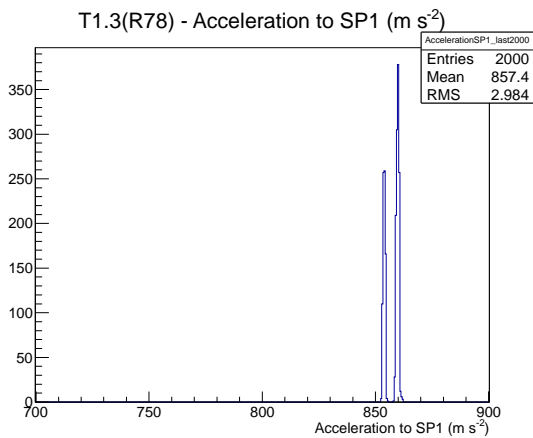

Target Performance Report - T1.3(R78)

Report Generated: May 28, 2012,

Last Actuation: 28/05/12 12:06:11

1 Operation Summary

	Last Shift	Total
Actuations:	64.3K	2172.8 K
Quadrature Count errors:	959	33899
Fiber ADC errors:	0	0
BPS errors (during actuation):	0	3
(R78) Gaps > 3s & < 10s:	0	170
(R78) Gaps > 10s:	2	82
(R78) SP2 Corrections:	0	41
(R78) Capture Over/Under shoots:	0/0	555/555

2 Mechanical Performance

Starting position for the last 2000 actuations.

Starting position width over time.

Acceleration for the last 2000 actuations.

Acceleration over time. Normalised to a temperature 72C using the temperature data collected by the system.