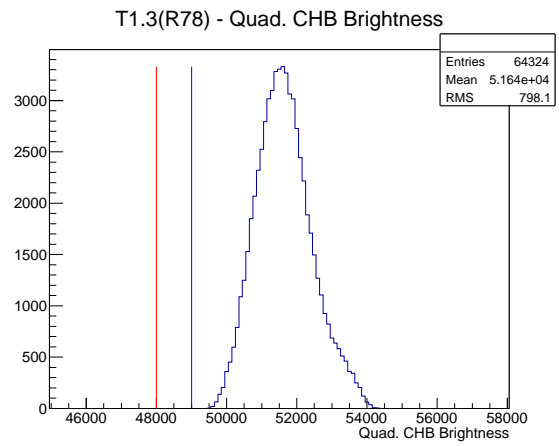

Target Performance Report - T1.3(R78)

Report Generated: May 28, 2012,

Last Actuation: 28/05/12 12:06:11

1 Operation Summary

	Last Shift	Total
Actuations:	64.3K	2172.8 K
Quadrature Count errors:	959	33899
Fiber ADC errors:	0	0
BPS errors (during actuation):	0	3
(R78) Gaps > 3s & < 10s:	0	170
(R78) Gaps > 10s:	2	82
(R78) SP2 Corrections:	0	41
(R78) Capture Over/Under shoots:	0/0	555/555

2 Mechanical Performance

Starting position for the last 2000 actuations.

Starting position width over time.

Acceleration for the last 2000 actuations.

Acceleration over time. Normalised to a temperature 72C using the temperature data collected by the system.

3 Optical Performance

4 BPS Check