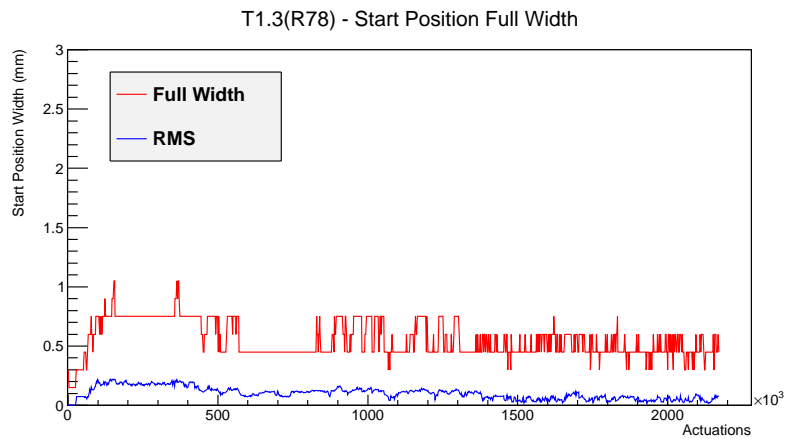

Target Performance Report - T1.3(R78)

Report Generated: May 28, 2012,

Last Actuation: 28/05/12 12:06:11

1 Operation Summary

	Last Shift	Total
Actuations:	64.3K	2172.8 K
Quadrature Count errors:	959	33899
Fiber ADC errors:	0	0
BPS errors (during actuation):	0	3
(R78) Gaps > 3s & < 10s:	0	170
(R78) Gaps > 10s:	2	82
(R78) SP2 Corrections:	0	41
(R78) Capture Over/Under shoots:	0/0	555/555

2 Mechanical Performance

Starting position for the last 2000 actuations.

Starting position width over time.

Acceleration for the last 2000 actuations.

Acceleration over time. Normalised to a temperature 72C using the temperature data collected by the system.