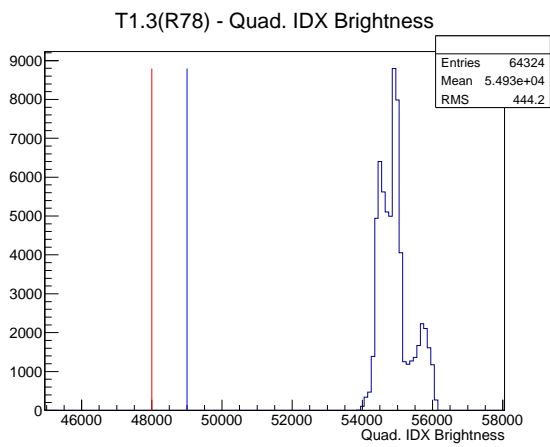

Target Performance Report - T1.3(R78)

Report Generated: May 28, 2012,

Last Actuation: 28/05/12 12:06:11

1 Operation Summary

	Last Shift	Total
Actuations:	64.3K	2172.8 K
Quadrature Count errors:	959	33899
Fiber ADC errors:	0	0
BPS errors (during actuation):	0	3
(R78) Gaps > 3s & < 10s:	0	170
(R78) Gaps > 10s:	2	82
(R78) SP2 Corrections:	0	41
(R78) Capture Over/Under shoots:	0/0	555/555

2 Mechanical Performance

Starting position for the last 2000 actuations.

Starting position width over time.

Acceleration for the last 2000 actuations.

Acceleration over time. Normalised to a temperature 72C using the temperature data collected by the system.

3 Optical Performance

4 BPS Check