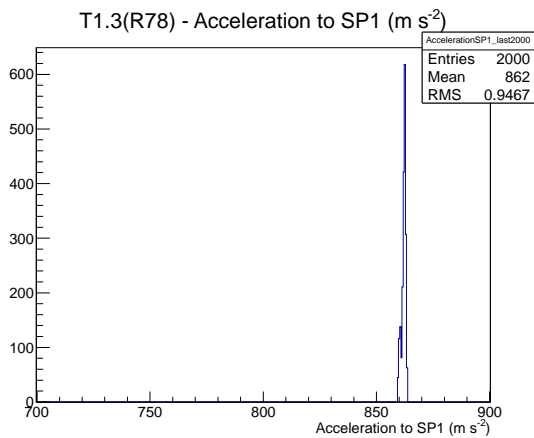

Target Performance Report - T1.3(R78)

Report Generated: June 29, 2012,

Last Actuation: 29/06/12 10:06:34

1 Operation Summary

	Last Shift	Total
Actuations:	205.2K	3790.4 K
Quadrature Count errors:	7877	220536
Fiber ADC errors:	0	2
BPS errors (during actuation):	0	3
(R78) Gaps > 3s & < 10s:	0	266
(R78) Gaps > 10s:	0	124
(R78) SP2 Corrections:	0	50
(R78) Capture Over/Under shoots:	0/0	637/637

2 Mechanical Performance

Starting position for the last 2000 actuations.

Starting position width over time.

Acceleration for the last 2000 actuations.

Acceleration over time. Normalised to a temperature 72C using the temperature data collected by the system.