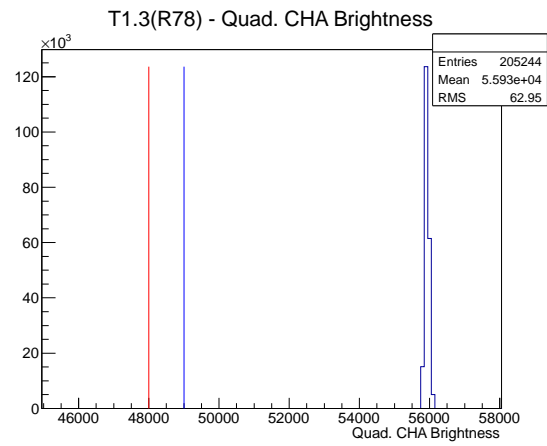

Target Performance Report - T1.3(R78)

Report Generated: June 29, 2012,

Last Actuation: 29/06/12 10:06:34

1 Operation Summary

	Last Shift	Total
Actuations:	205.2K	3790.4 K
Quadrature Count errors:	7877	220536
Fiber ADC errors:	0	2
BPS errors (during actuation):	0	3
(R78) Gaps > 3s & < 10s:	0	266
(R78) Gaps > 10s:	0	124
(R78) SP2 Corrections:	0	50
(R78) Capture Over/Under shoots:	0/0	637/637

2 Mechanical Performance

Starting position for the last 2000 actuations.

Starting position width over time.

Acceleration for the last 2000 actuations.

Acceleration over time. Normalised to a temperature 72C using the temperature data collected by the system.

3 Optical Performance

4 BPS Check