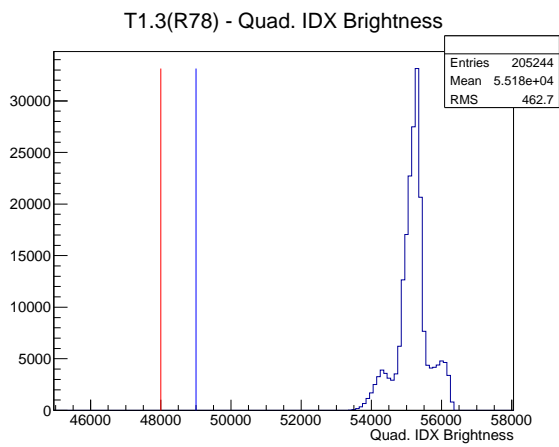

Target Performance Report - T1.3(R78)

Report Generated: June 29, 2012,

Last Actuation: 29/06/12 10:06:34

1 Operation Summary

	Last Shift	Total
Actuations:	205.2K	3790.4 K
Quadrature Count errors:	7877	220536
Fiber ADC errors:	0	2
BPS errors (during actuation):	0	3
(R78) Gaps > 3s & < 10s:	0	266
(R78) Gaps > 10s:	0	124
(R78) SP2 Corrections:	0	50
(R78) Capture Over/Under shoots:	0/0	637/637

2 Mechanical Performance

Starting position for the last 2000 actuations.

Starting position width over time.

Acceleration for the last 2000 actuations.

Acceleration over time. Normalised to a temperature 72C using the temperature data collected by the system.

3 Optical Performance

4 BPS Check