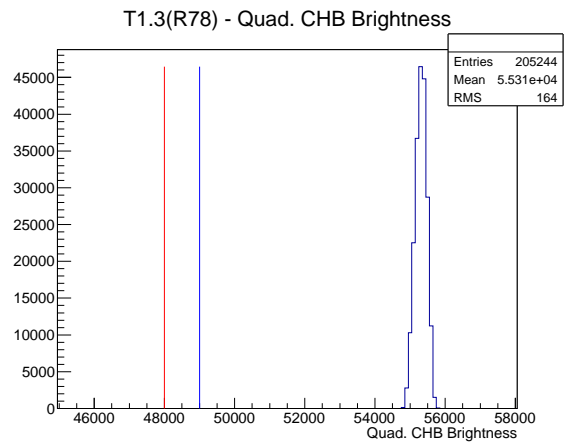

Target Performance Report - T1.3(R78)

Report Generated: June 29, 2012,

Last Actuation: 29/06/12 10:06:34

1 Operation Summary

	Last Shift	Total
Actuations:	205.2K	3790.4 K
Quadrature Count errors:	7877	220536
Fiber ADC errors:	0	2
BPS errors (during actuation):	0	3
(R78) Gaps > 3s & < 10s:	0	266
(R78) Gaps > 10s:	0	124
(R78) SP2 Corrections:	0	50
(R78) Capture Over/Under shoots:	0/0	637/637

2 Mechanical Performance

Starting position for the last 2000 actuations.

Starting position width over time.

Acceleration for the last 2000 actuations.

Acceleration over time. Normalised to a temperature 72C using the temperature data collected by the system.

3 Optical Performance

4 BPS Check