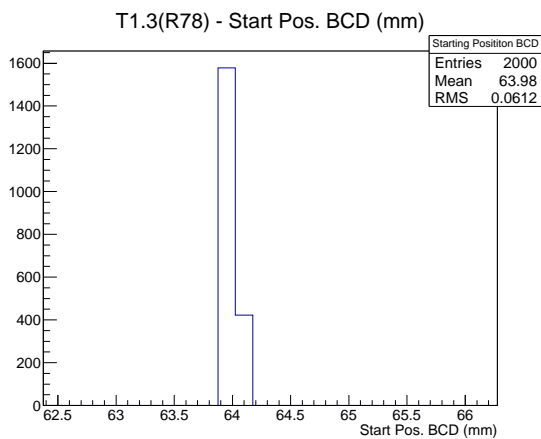

Target Performance Report - T1.3(R78)

Report Generated: June 29, 2012,

Last Actuation: 29/06/12 10:06:34

1 Operation Summary

	Last Shift	Total
Actuations:	205.2K	3790.4 K
Quadrature Count errors:	7877	220536
Fiber ADC errors:	0	2
BPS errors (during actuation):	0	3
(R78) Gaps > 3s & < 10s:	0	266
(R78) Gaps > 10s:	0	124
(R78) SP2 Corrections:	0	50
(R78) Capture Over/Under shoots:	0/0	637/637

2 Mechanical Performance

Starting position for the last 2000 actuations.

Starting position width over time.

Acceleration for the last 2000 actuations.

Acceleration over time. Normalised to a temperature 72C using the temperature data collected by the system.

3 Optical Performance

4 BPS Check