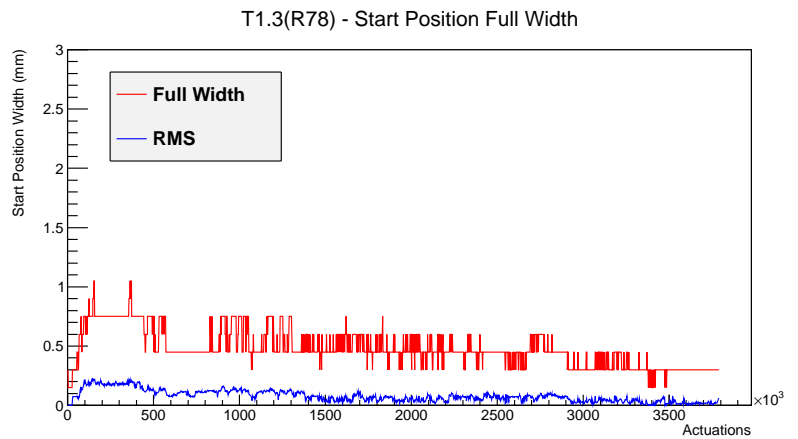

Target Performance Report - T1.3(R78)

Report Generated: June 29, 2012,

Last Actuation: 29/06/12 10:06:34

1 Operation Summary

	Last Shift	Total
Actuations:	205.2K	3790.4 K
Quadrature Count errors:	7877	220536
Fiber ADC errors:	0	2
BPS errors (during actuation):	0	3
(R78) Gaps > 3s & < 10s:	0	266
(R78) Gaps > 10s:	0	124
(R78) SP2 Corrections:	0	50
(R78) Capture Over/Under shoots:	0/0	637/637

2 Mechanical Performance

Starting position for the last 2000 actuations.

Starting position width over time.

Acceleration for the last 2000 actuations.

Acceleration over time. Normalised to a temperature 72C using the temperature data collected by the system.