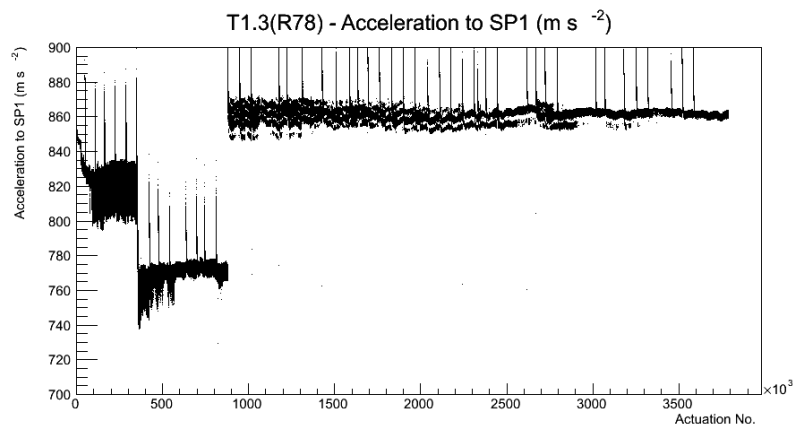

Target Performance Report - T1.3(R78)

Report Generated: June 29, 2012,

Last Actuation: 29/06/12 10:06:34

1 Operation Summary

	Last Shift	Total
Actuations:	205.2K	3790.4 K
Quadrature Count errors:	7877	220536
Fiber ADC errors:	0	2
BPS errors (during actuation):	0	3
(R78) Gaps > 3s & < 10s:	0	266
(R78) Gaps > 10s:	0	124
(R78) SP2 Corrections:	0	50
(R78) Capture Over/Under shoots:	0/0	637/637

2 Mechanical Performance

Starting position for the last 2000 actuations.

Starting position width over time.

Acceleration for the last 2000 actuations.

Acceleration over time. Normalised to a temperature 72C using the temperature data collected by the system.

3 Optical Performance

4 BPS Check