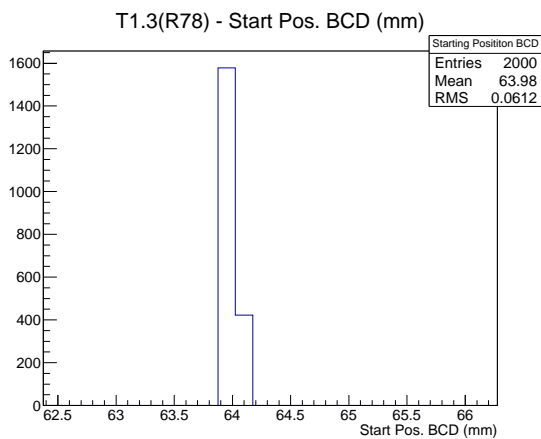

Target Performance Report - T1.3(R78)

Report Generated: June 29, 2012,

Last Actuation: 29/06/12 10:06:34

1 Operation Summary

	Last Shift	Total
Actuations:	0.0K	3790.4 K
Quadrature Count errors:	1	220536
Fiber ADC errors:	0	2
BPS errors (during actuation):	0	3
(R78) Gaps > 3s & < 10s:	0	266
(R78) Gaps > 10s:	0	124
(R78) SP2 Corrections:	0	50
(R78) Capture Over/Under shoots:	0/0	637/637

2 Mechanical Performance

Starting position for the last 2000 actuations.

Starting position width over time.

Acceleration for the last 2000 actuations.

Acceleration over time. Normalised to a temperature 72C using the temperature data collected by the system.

3 Optical Performance

4 BPS Check