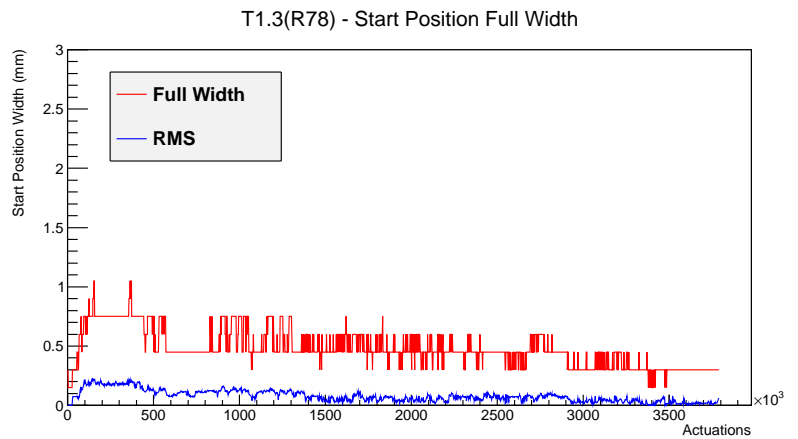

Target Performance Report - T1.3(R78)

Report Generated: June 29, 2012,

Last Actuation: 29/06/12 10:06:34

1 Operation Summary

	Last Shift	Total
Actuations:	0.0K	3790.4 K
Quadrature Count errors:	1	220536
Fiber ADC errors:	0	2
BPS errors (during actuation):	0	3
(R78) Gaps > 3s & < 10s:	0	266
(R78) Gaps > 10s:	0	124
(R78) SP2 Corrections:	0	50
(R78) Capture Over/Under shoots:	0/0	637/637

2 Mechanical Performance

Starting position for the last 2000 actuations.

Starting position width over time.

Acceleration for the last 2000 actuations.

Acceleration over time. Normalised to a temperature 72C using the temperature data collected by the system.