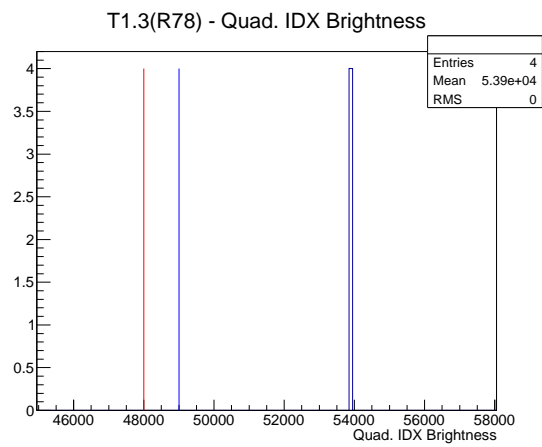

Target Performance Report - T1.3(R78)

Report Generated: June 29, 2012,

Last Actuation: 29/06/12 10:06:34

1 Operation Summary

	Last Shift	Total
Actuations:	0.0K	3790.4 K
Quadrature Count errors:	1	220536
Fiber ADC errors:	0	2
BPS errors (during actuation):	0	3
(R78) Gaps > 3s & < 10s:	0	266
(R78) Gaps > 10s:	0	124
(R78) SP2 Corrections:	0	50
(R78) Capture Over/Under shoots:	0/0	637/637

2 Mechanical Performance

Starting position for the last 2000 actuations.

Starting position width over time.

Acceleration for the last 2000 actuations.

Acceleration over time. Normalised to a temperature 72C using the temperature data collected by the system.

3 Optical Performance

4 BPS Check