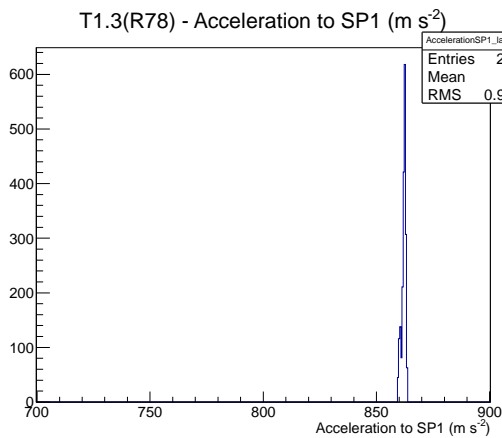

Target Performance Report - T1.3(R78)

Report Generated: June 29, 2012,

Last Actuation: 29/06/12 10:06:34

1 Operation Summary

	Last Shift	Total
Actuations:	0.0K	3790.4 K
Quadrature Count errors:	1	220536
Fiber ADC errors:	0	2
BPS errors (during actuation):	0	3
(R78) Gaps > 3s & < 10s:	0	266
(R78) Gaps > 10s:	0	124
(R78) SP2 Corrections:	0	50
(R78) Capture Over/Under shoots:	0/0	637/637

2 Mechanical Performance

Starting position for the last 2000 actuations.

Starting position width over time.

Acceleration for the last 2000 actuations.

Acceleration over time. Normalised to a temperature 72C using the temperature data collected by the system.