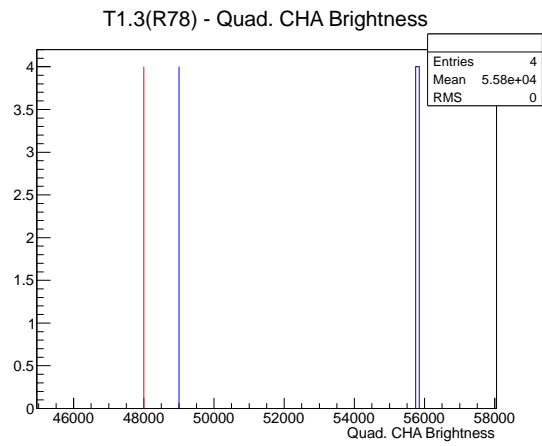

Target Performance Report - T1.3(R78)

Report Generated: June 29, 2012,

Last Actuation: 29/06/12 10:06:34

1 Operation Summary

	Last Shift	Total
Actuations:	0.0K	3790.4 K
Quadrature Count errors:	1	220536
Fiber ADC errors:	0	2
BPS errors (during actuation):	0	3
(R78) Gaps > 3s & < 10s:	0	266
(R78) Gaps > 10s:	0	124
(R78) SP2 Corrections:	0	50
(R78) Capture Over/Under shoots:	0/0	637/637

2 Mechanical Performance

Starting position for the last 2000 actuations.

Starting position width over time.

Acceleration for the last 2000 actuations.

Acceleration over time. Normalised to a temperature 72C using the temperature data collected by the system.

3 Optical Performance

4 BPS Check