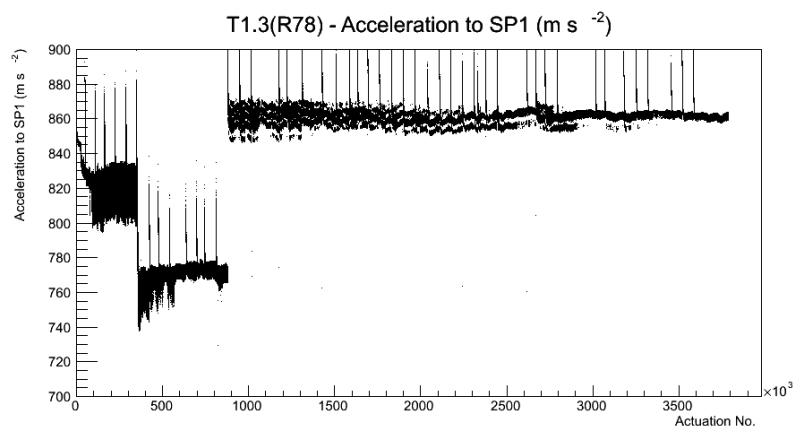

Target Performance Report - T1.3(R78)

Report Generated: June 29, 2012,

Last Actuation: 29/06/12 10:06:34

1 Operation Summary

	Last Shift	Total
Actuations:	0.0K	3790.4 K
Quadrature Count errors:	1	220536
Fiber ADC errors:	0	2
BPS errors (during actuation):	0	3
(R78) Gaps > 3s & < 10s:	0	266
(R78) Gaps > 10s:	0	124
(R78) SP2 Corrections:	0	50
(R78) Capture Over/Under shoots:	0/0	637/637

2 Mechanical Performance

Starting position for the last 2000 actuations.

Starting position width over time.

Acceleration for the last 2000 actuations.

Acceleration over time. Normalised to a temperature 72C using the temperature data collected by the system.

3 Optical Performance

4 BPS Check