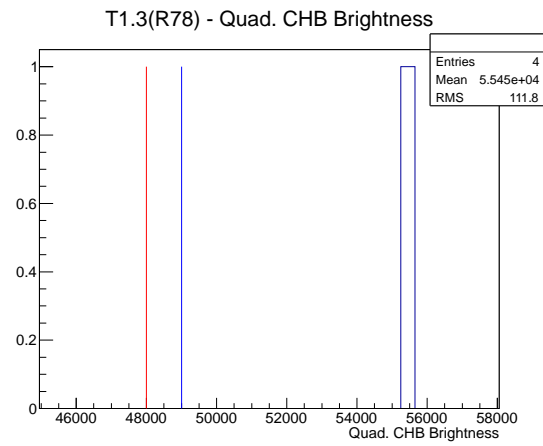

Target Performance Report - T1.3(R78)

Report Generated: June 29, 2012,

Last Actuation: 29/06/12 10:06:34

1 Operation Summary

	Last Shift	Total
Actuations:	0.0K	3790.4 K
Quadrature Count errors:	1	220536
Fiber ADC errors:	0	2
BPS errors (during actuation):	0	3
(R78) Gaps > 3s & < 10s:	0	266
(R78) Gaps > 10s:	0	124
(R78) SP2 Corrections:	0	50
(R78) Capture Over/Under shoots:	0/0	637/637

2 Mechanical Performance

Starting position for the last 2000 actuations.

Starting position width over time.

Acceleration for the last 2000 actuations.

Acceleration over time. Normalised to a temperature 72C using the temperature data collected by the system.

3 Optical Performance

4 BPS Check