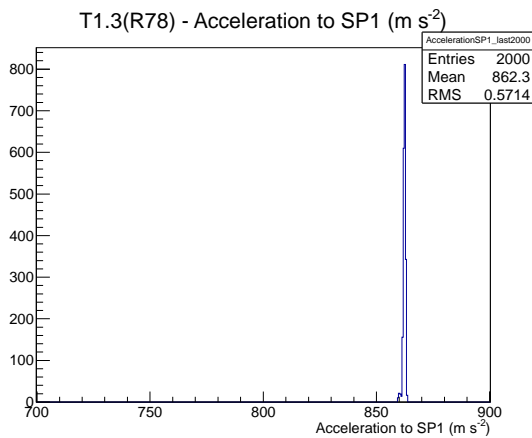

Target Performance Report - T1.3(R78)

Report Generated: June 30, 2012,

Last Actuation: 30/06/12 18:51:26

1 Operation Summary

	Last Shift	Total
Actuations:	94.3K	3884.7 K
Quadrature Count errors:	27343	247878
Fiber ADC errors:	0	2
BPS errors (during actuation):	0	3
(R78) Gaps > 3s & < 10s:	0	266
(R78) Gaps > 10s:	2	126
(R78) SP2 Corrections:	0	50
(R78) Capture Over/Under shoots:	0/1	637/638

2 Mechanical Performance

Starting position for the last 2000 actuations.

Starting position width over time.

Acceleration for the last 2000 actuations.

Acceleration over time. Normalised to a temperature 72C using the temperature data collected by the system.