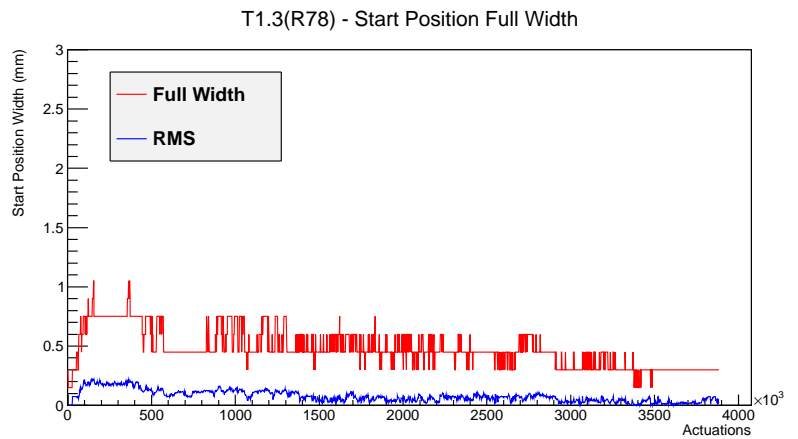

Target Performance Report - T1.3(R78)

Report Generated: June 30, 2012,

Last Actuation: 30/06/12 18:51:26

1 Operation Summary

	Last Shift	Total
Actuations:	94.3K	3884.7 K
Quadrature Count errors:	27343	247878
Fiber ADC errors:	0	2
BPS errors (during actuation):	0	3
(R78) Gaps > 3s & < 10s:	0	266
(R78) Gaps > 10s:	2	126
(R78) SP2 Corrections:	0	50
(R78) Capture Over/Under shoots:	0/1	637/638

2 Mechanical Performance

Starting position for the last 2000 actuations.

Starting position width over time.

Acceleration for the last 2000 actuations.

Acceleration over time. Normalised to a temperature 72C using the temperature data collected by the system.