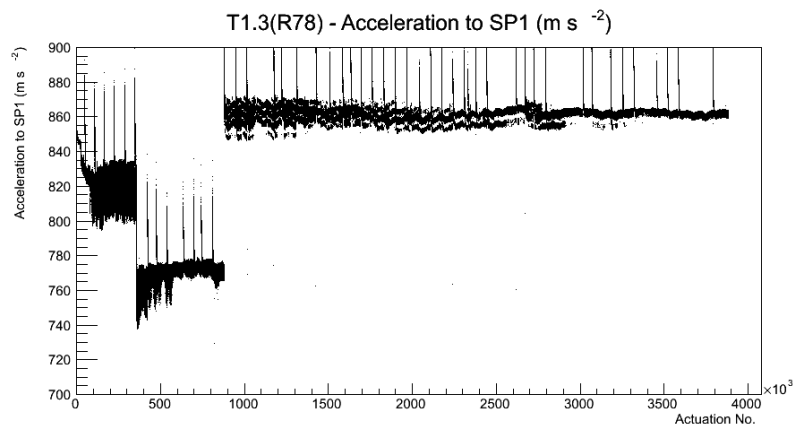

Target Performance Report - T1.3(R78)

Report Generated: June 30, 2012,

Last Actuation: 30/06/12 18:51:26

1 Operation Summary

	Last Shift	Total
Actuations:	94.3K	3884.7 K
Quadrature Count errors:	27343	247878
Fiber ADC errors:	0	2
BPS errors (during actuation):	0	3
(R78) Gaps > 3s & < 10s:	0	266
(R78) Gaps > 10s:	2	126
(R78) SP2 Corrections:	0	50
(R78) Capture Over/Under shoots:	0/1	637/638

2 Mechanical Performance

Starting position for the last 2000 actuations.

Starting position width over time.

Acceleration for the last 2000 actuations.

Acceleration over time. Normalised to a temperature 72C using the temperature data collected by the system.

3 Optical Performance

4 BPS Check