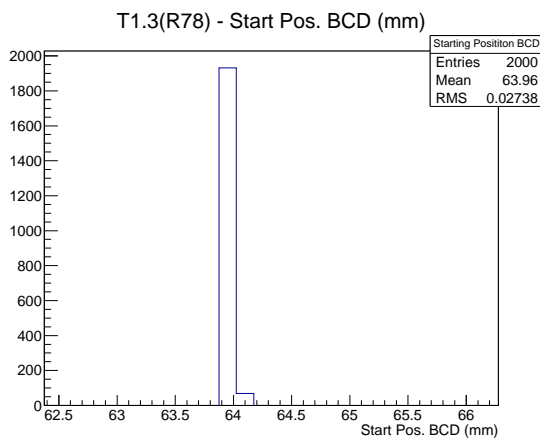

Target Performance Report - T1.3(R78)

Report Generated: June 30, 2012,

Last Actuation: 30/06/12 18:51:26

1 Operation Summary

	Last Shift	Total
Actuations:	94.3K	3884.7 K
Quadrature Count errors:	27343	247878
Fiber ADC errors:	0	2
BPS errors (during actuation):	0	3
(R78) Gaps > 3s & < 10s:	0	266
(R78) Gaps > 10s:	2	126
(R78) SP2 Corrections:	0	50
(R78) Capture Over/Under shoots:	0/1	637/638

2 Mechanical Performance

Starting position for the last 2000 actuations.

Starting position width over time.

Acceleration for the last 2000 actuations.

Acceleration over time. Normalised to a temperature 72C using the temperature data collected by the system.