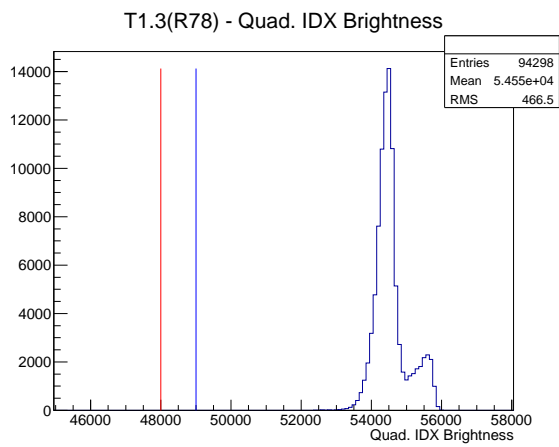

Target Performance Report - T1.3(R78)

Report Generated: June 30, 2012,

Last Actuation: 30/06/12 18:51:26

1 Operation Summary

	Last Shift	Total
Actuations:	94.3K	3884.7 K
Quadrature Count errors:	27343	247878
Fiber ADC errors:	0	2
BPS errors (during actuation):	0	3
(R78) Gaps > 3s & < 10s:	0	266
(R78) Gaps > 10s:	2	126
(R78) SP2 Corrections:	0	50
(R78) Capture Over/Under shoots:	0/1	637/638

2 Mechanical Performance

Starting position for the last 2000 actuations.

Starting position width over time.

Acceleration for the last 2000 actuations.

Acceleration over time. Normalised to a temperature 72C using the temperature data collected by the system.

3 Optical Performance

4 BPS Check