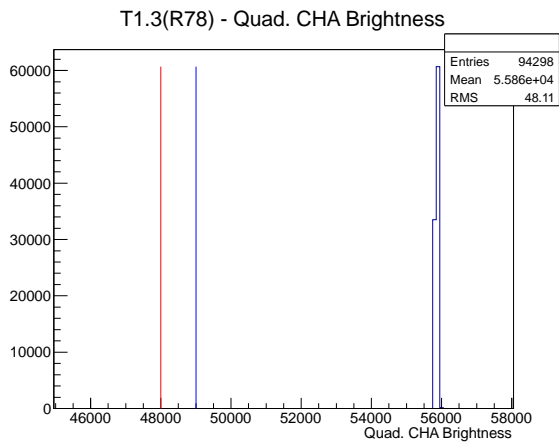

Target Performance Report - T1.3(R78)

Report Generated: June 30, 2012,

Last Actuation: 30/06/12 18:51:26

1 Operation Summary

	Last Shift	Total
Actuations:	94.3K	3884.7 K
Quadrature Count errors:	27343	247878
Fiber ADC errors:	0	2
BPS errors (during actuation):	0	3
(R78) Gaps > 3s & < 10s:	0	266
(R78) Gaps > 10s:	2	126
(R78) SP2 Corrections:	0	50
(R78) Capture Over/Under shoots:	0/1	637/638

2 Mechanical Performance

Starting position for the last 2000 actuations.

Starting position width over time.

Acceleration for the last 2000 actuations.

Acceleration over time. Normalised to a temperature 72C using the temperature data collected by the system.

3 Optical Performance

4 BPS Check