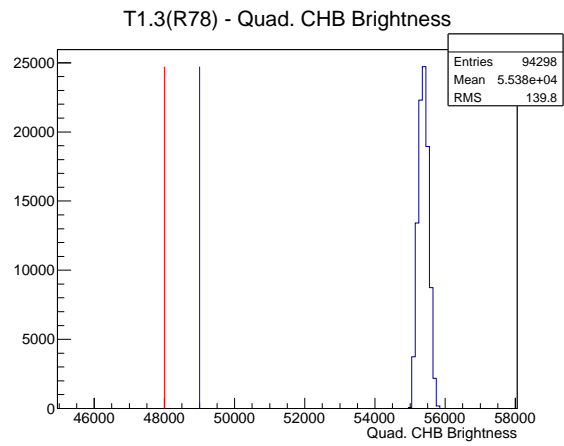

Target Performance Report - T1.3(R78)

Report Generated: June 30, 2012,

Last Actuation: 30/06/12 18:51:26

1 Operation Summary

	Last Shift	Total
Actuations:	94.3K	3884.7 K
Quadrature Count errors:	27343	247878
Fiber ADC errors:	0	2
BPS errors (during actuation):	0	3
(R78) Gaps > 3s & < 10s:	0	266
(R78) Gaps > 10s:	2	126
(R78) SP2 Corrections:	0	50
(R78) Capture Over/Under shoots:	0/1	637/638

2 Mechanical Performance

Starting position for the last 2000 actuations.

Starting position width over time.

Acceleration for the last 2000 actuations.

Acceleration over time. Normalised to a temperature 72C using the temperature data collected by the system.

3 Optical Performance

4 BPS Check