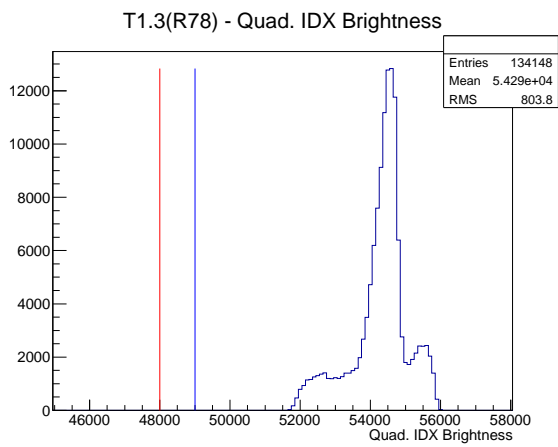

Target Performance Report - T1.3(R78)

Report Generated: July 6, 2012,
Last Actuation: 06/07/12 12:44:05

1 Operation Summary

	Last Shift	Total
Actuations:	134.1K	4270.5 K
Quadrature Count errors:	12630	285864
Fiber ADC errors:	0	2
BPS errors (during actuation):	0	3
(R78) Gaps > 3s & < 10s:	0	266
(R78) Gaps > 10s:	0	134
(R78) SP2 Corrections:	0	50
(R78) Capture Over/Under shoots:	0/0	639/639

2 Mechanical Performance

Starting position for the last 2000 actuations.

Starting position width over time.

Acceleration for the last 2000 actuations.

Acceleration over time. Normalised to a temperature 72C using the temperature data collected by the system.

3 Optical Performance

4 BPS Check