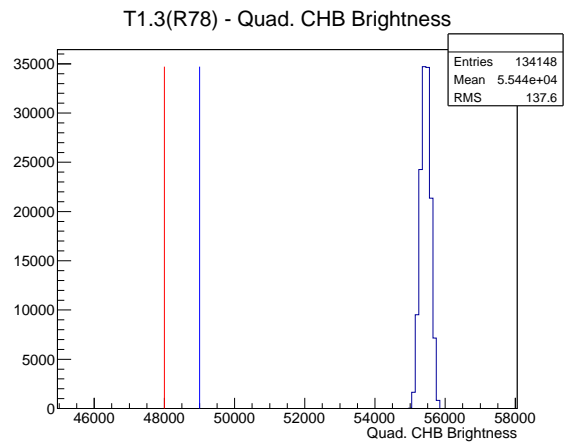

Target Performance Report - T1.3(R78)

Report Generated: July 6, 2012,
Last Actuation: 06/07/12 12:44:05

1 Operation Summary

	Last Shift	Total
Actuations:	134.1K	4270.5 K
Quadrature Count errors:	12630	285864
Fiber ADC errors:	0	2
BPS errors (during actuation):	0	3
(R78) Gaps > 3s & < 10s:	0	266
(R78) Gaps > 10s:	0	134
(R78) SP2 Corrections:	0	50
(R78) Capture Over/Under shoots:	0/0	639/639

2 Mechanical Performance

Starting position for the last 2000 actuations.

Starting position width over time.

Acceleration for the last 2000 actuations.

Acceleration over time. Normalised to a temperature 72C using the temperature data collected by the system.

3 Optical Performance

4 BPS Check