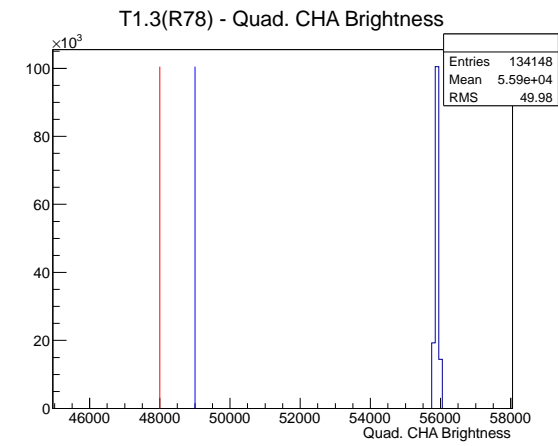

Target Performance Report - T1.3(R78)

Report Generated: July 6, 2012,
Last Actuation: 06/07/12 12:44:05

1 Operation Summary

	Last Shift	Total
Actuations:	134.1K	4270.5 K
Quadrature Count errors:	12630	285864
Fiber ADC errors:	0	2
BPS errors (during actuation):	0	3
(R78) Gaps > 3s & < 10s:	0	266
(R78) Gaps > 10s:	0	134
(R78) SP2 Corrections:	0	50
(R78) Capture Over/Under shoots:	0/0	639/639

2 Mechanical Performance

Starting position for the last 2000 actuations.

Starting position width over time.

Acceleration for the last 2000 actuations.

Acceleration over time. Normalised to a temperature 72C using the temperature data collected by the system.

3 Optical Performance

4 BPS Check