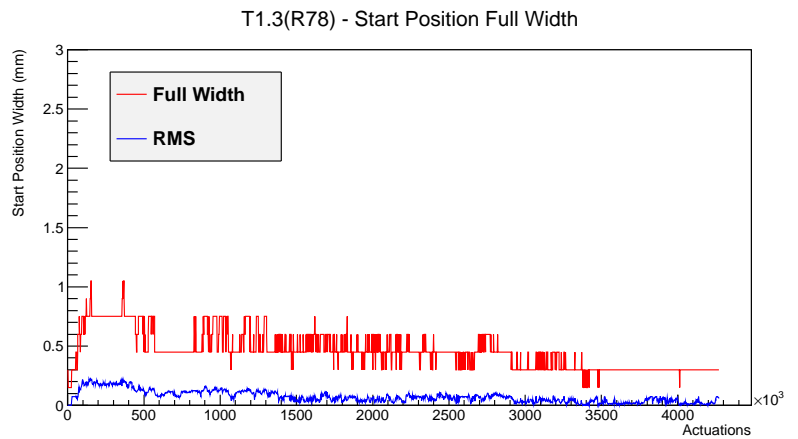

Target Performance Report - T1.3(R78)

Report Generated: July 6, 2012,
Last Actuation: 06/07/12 12:44:05

1 Operation Summary

	Last Shift	Total
Actuations:	134.1K	4270.5 K
Quadrature Count errors:	12630	285864
Fiber ADC errors:	0	2
BPS errors (during actuation):	0	3
(R78) Gaps > 3s & < 10s:	0	266
(R78) Gaps > 10s:	0	134
(R78) SP2 Corrections:	0	50
(R78) Capture Over/Under shoots:	0/0	639/639

2 Mechanical Performance

Starting position for the last 2000 actuations.

Starting position width over time.

Acceleration for the last 2000 actuations.

Acceleration over time. Normalised to a temperature 72C using the temperature data collected by the system.