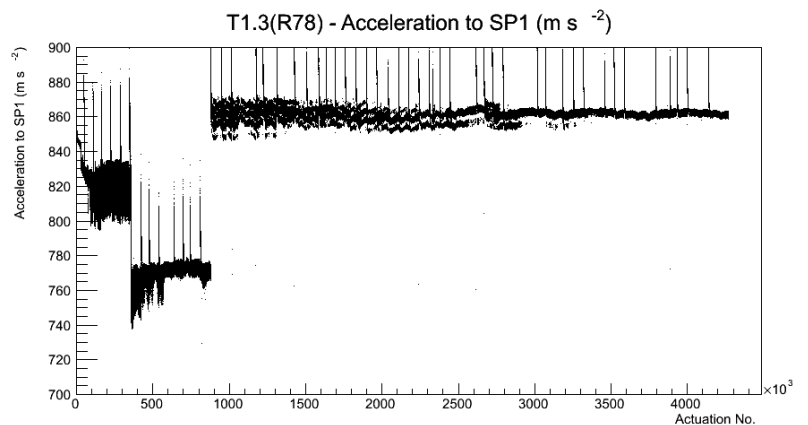

Target Performance Report - T1.3(R78)

Report Generated: July 6, 2012,
Last Actuation: 06/07/12 12:44:05

1 Operation Summary

	Last Shift	Total
Actuations:	134.1K	4270.5 K
Quadrature Count errors:	12630	285864
Fiber ADC errors:	0	2
BPS errors (during actuation):	0	3
(R78) Gaps > 3s & < 10s:	0	266
(R78) Gaps > 10s:	0	134
(R78) SP2 Corrections:	0	50
(R78) Capture Over/Under shoots:	0/0	639/639

2 Mechanical Performance

Starting position for the last 2000 actuations.

Starting position width over time.

Acceleration for the last 2000 actuations.

Acceleration over time. Normalised to a temperature 72C using the temperature data collected by the system.

3 Optical Performance

4 BPS Check