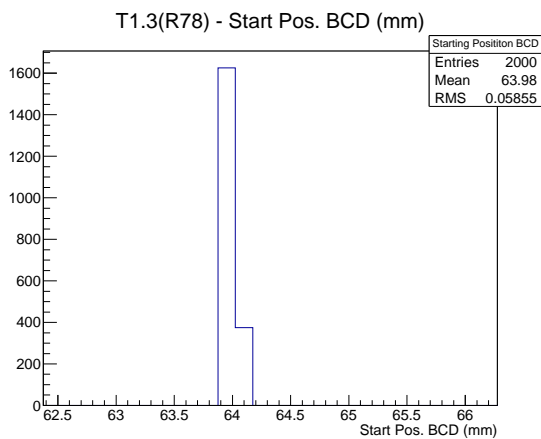

Target Performance Report - T1.3(R78)

Report Generated: July 6, 2012,
Last Actuation: 06/07/12 12:44:05

1 Operation Summary

	Last Shift	Total
Actuations:	134.1K	4270.5 K
Quadrature Count errors:	12630	285864
Fiber ADC errors:	0	2
BPS errors (during actuation):	0	3
(R78) Gaps > 3s & < 10s:	0	266
(R78) Gaps > 10s:	0	134
(R78) SP2 Corrections:	0	50
(R78) Capture Over/Under shoots:	0/0	639/639

2 Mechanical Performance

Starting position for the last 2000 actuations.

Starting position width over time.

Acceleration for the last 2000 actuations.

Acceleration over time. Normalised to a temperature 72C using the temperature data collected by the system.