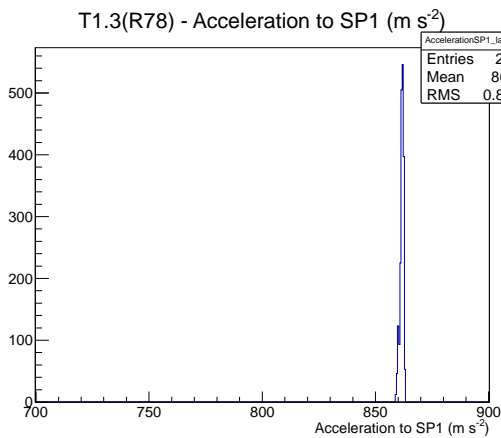

Target Performance Report - T1.3(R78)

Report Generated: July 6, 2012,
Last Actuation: 06/07/12 12:44:05

1 Operation Summary

	Last Shift	Total
Actuations:	134.1K	4270.5 K
Quadrature Count errors:	12630	285864
Fiber ADC errors:	0	2
BPS errors (during actuation):	0	3
(R78) Gaps > 3s & < 10s:	0	266
(R78) Gaps > 10s:	0	134
(R78) SP2 Corrections:	0	50
(R78) Capture Over/Under shoots:	0/0	639/639

2 Mechanical Performance

Starting position for the last 2000 actuations.

Starting position width over time.

Acceleration for the last 2000 actuations.

Acceleration over time. Normalised to a temperature 72C using the temperature data collected by the system.