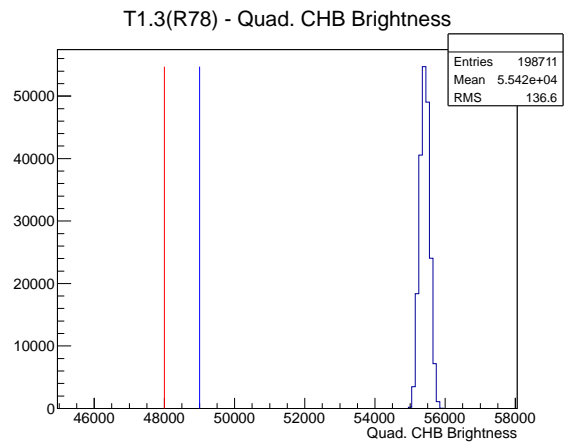

### 1 Operation Summary

	Last Shift	Total
Actuations:	198.7K	4469.2 K
Quadrature Count errors:	22328	308194
Fiber ADC errors:	0	2
BPS errors (during actuation):	0	3
(R78) Gaps > 3s & < 10s:	0	266
(R78) Gaps > 10s:	0	136
(R78) SP2 Corrections:	0	50
(R78) Capture Over/Under shoots:	0/0	639/639

### 2 Mechanical Performance

Starting position for the last 2000 actuations.

Starting position width over time.

Acceleration for the last 2000 actuations.

Acceleration over time. Normalised to a temperature 72C using the temperature data collected by the system.

### 3 Optical Performance