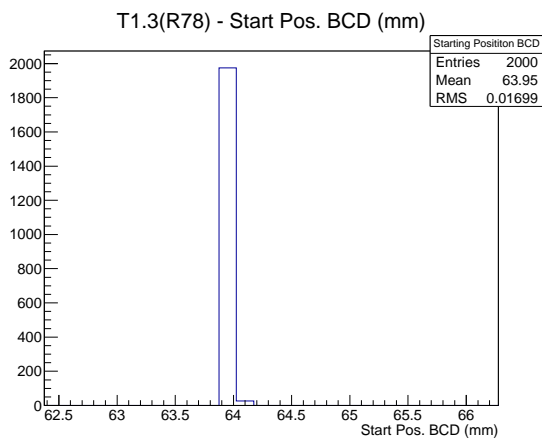

### 1 Operation Summary

	Last Shift	Total
Actuations:	198.7K	4469.2 K
Quadrature Count errors:	22328	308194
Fiber ADC errors:	0	2
BPS errors (during actuation):	0	3
(R78) Gaps > 3s & < 10s:	0	266
(R78) Gaps > 10s:	0	136
(R78) SP2 Corrections:	0	50
(R78) Capture Over/Under shoots:	0/0	639/639

### 2 Mechanical Performance

Starting position for the last 2000 actuations.

Starting position width over time.

Acceleration for the last 2000 actuations.

Acceleration over time. Normalised to a temperature 72C using the temperature data collected by the system.