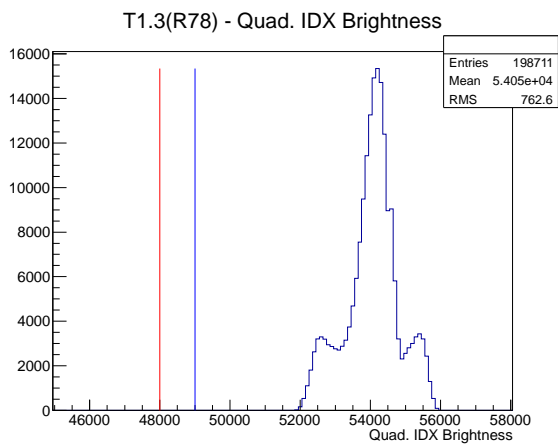

### 1 Operation Summary

	Last Shift	Total
Actuations:	198.7K	4469.2 K
Quadrature Count errors:	22328	308194
Fiber ADC errors:	0	2
BPS errors (during actuation):	0	3
(R78) Gaps > 3s & < 10s:	0	266
(R78) Gaps > 10s:	0	136
(R78) SP2 Corrections:	0	50
(R78) Capture Over/Under shoots:	0/0	639/639

### 2 Mechanical Performance

Starting position for the last 2000 actuations.

Starting position width over time.

Acceleration for the last 2000 actuations.

Acceleration over time. Normalised to a temperature 72C using the temperature data collected by the system.

### 3 Optical Performance