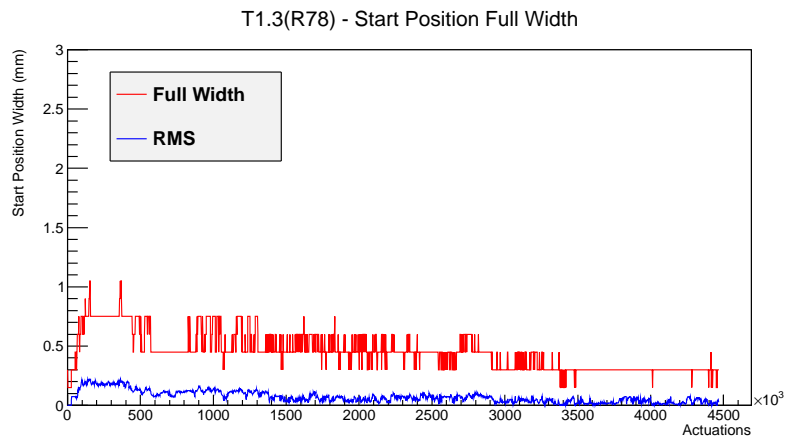

### 1 Operation Summary

	Last Shift	Total
Actuations:	198.7K	4469.2 K
Quadrature Count errors:	22328	308194
Fiber ADC errors:	0	2
BPS errors (during actuation):	0	3
(R78) Gaps > 3s & < 10s:	0	266
(R78) Gaps > 10s:	0	136
(R78) SP2 Corrections:	0	50
(R78) Capture Over/Under shoots:	0/0	639/639

### 2 Mechanical Performance

Starting position for the last 2000 actuations.

Starting position width over time.

Acceleration for the last 2000 actuations.

Acceleration over time. Normalised to a temperature 72C using the temperature data collected by the system.