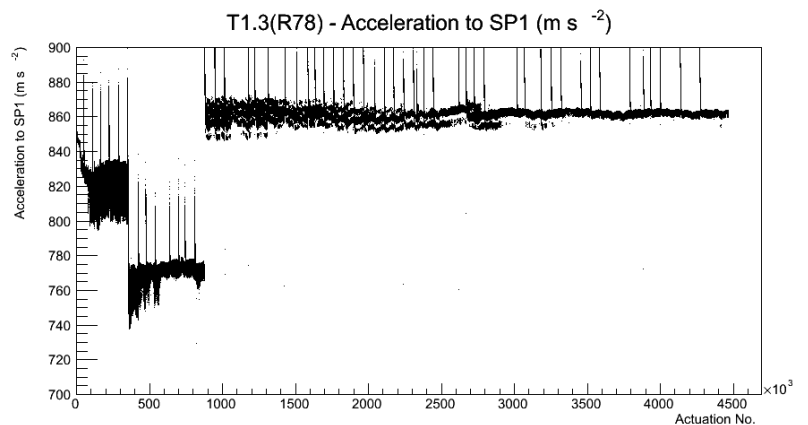

### 2 Mechanical Performance

Starting position for the last 2000 actuations.

Starting position width over time.

Acceleration for the last 2000 actuations.

Acceleration over time. Normalised to a temperature 72C using the temperature data collected by the system.

### 3 Optical Performance