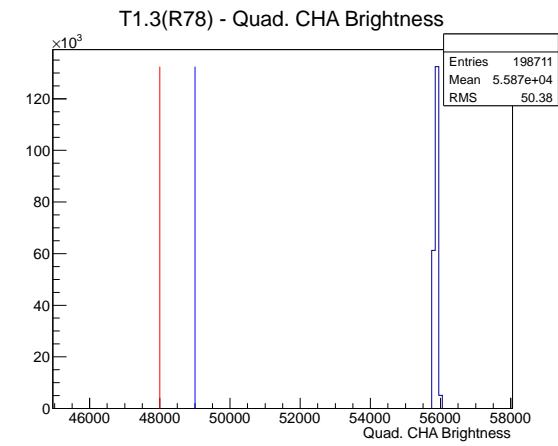

### 1 Operation Summary

	Last Shift	Total
Actuations:	198.7K	4469.2 K
Quadrature Count errors:	22328	308194
Fiber ADC errors:	0	2
BPS errors (during actuation):	0	3
(R78) Gaps > 3s & < 10s:	0	266
(R78) Gaps > 10s:	0	136
(R78) SP2 Corrections:	0	50
(R78) Capture Over/Under shoots:	0/0	639/639

### 2 Mechanical Performance

Starting position for the last 2000 actuations.

Starting position width over time.

Acceleration for the last 2000 actuations.

Acceleration over time. Normalised to a temperature 72C using the temperature data collected by the system.

### 3 Optical Performance