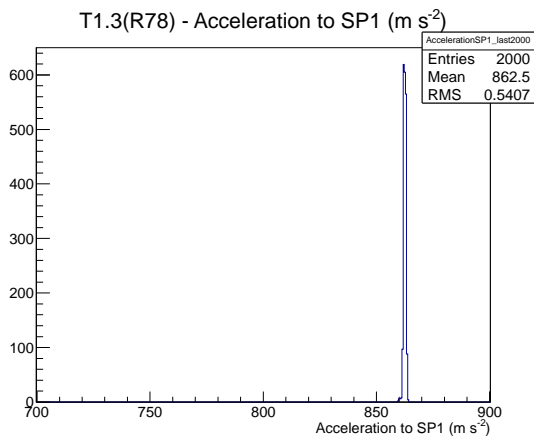

### 1 Operation Summary

	Last Shift	Total
Actuations:	198.7K	4469.2 K
Quadrature Count errors:	22328	308194
Fiber ADC errors:	0	2
BPS errors (during actuation):	0	3
(R78) Gaps > 3s & < 10s:	0	266
(R78) Gaps > 10s:	0	136
(R78) SP2 Corrections:	0	50
(R78) Capture Over/Under shoots:	0/0	639/639

### 2 Mechanical Performance

Starting position for the last 2000 actuations.

Starting position width over time.

Acceleration for the last 2000 actuations.

Acceleration over time. Normalised to a temperature 72C using the temperature data collected by the system.