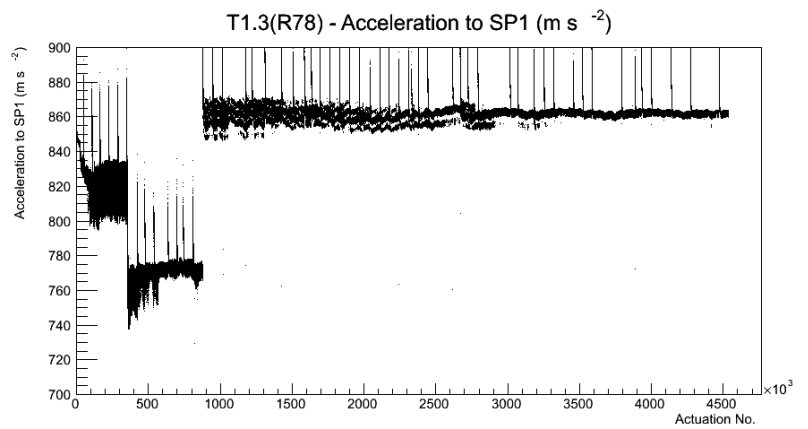

## 2 Mechanical Performance

Starting position for the last 2000 actuations.

Starting position width over time.

Acceleration for the last 2000 actuations.

Acceleration over time. Normalised to a temperature 72C using the temperature data collected by the system.

### 3 Optical Performance