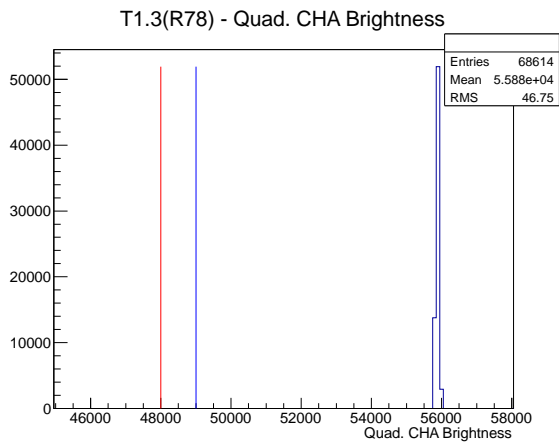

## 1 Operation Summary

	Last Shift	Total
Actuations:	68.6K	4537.8 K
Quadrature Count errors:	9850	318043
Fiber ADC errors:	0	2
BPS errors (during actuation):	0	3
(R78) Gaps > 3s & < 10s:	0	266
(R78) Gaps > 10s:	2	138
(R78) SP2 Corrections:	0	50
(R78) Capture Over/Under shoots:	0/0	639/639

## 2 Mechanical Performance

Starting position for the last 2000 actuations.

Starting position width over time.

Acceleration for the last 2000 actuations.

Acceleration over time. Normalised to a temperature 72C using the temperature data collected by the system.

### 3 Optical Performance