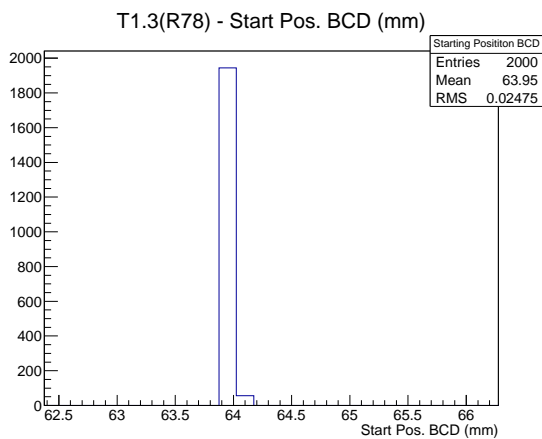

## 1 Operation Summary

	Last Shift	Total
Actuations:	68.6K	4537.8 K
Quadrature Count errors:	9850	318043
Fiber ADC errors:	0	2
BPS errors (during actuation):	0	3
(R78) Gaps > 3s & < 10s:	0	266
(R78) Gaps > 10s:	2	138
(R78) SP2 Corrections:	0	50
(R78) Capture Over/Under shoots:	0/0	639/639

## 2 Mechanical Performance

Starting position for the last 2000 actuations.

Starting position width over time.

Acceleration for the last 2000 actuations.

Acceleration over time. Normalised to a temperature 72C using the temperature data collected by the system.