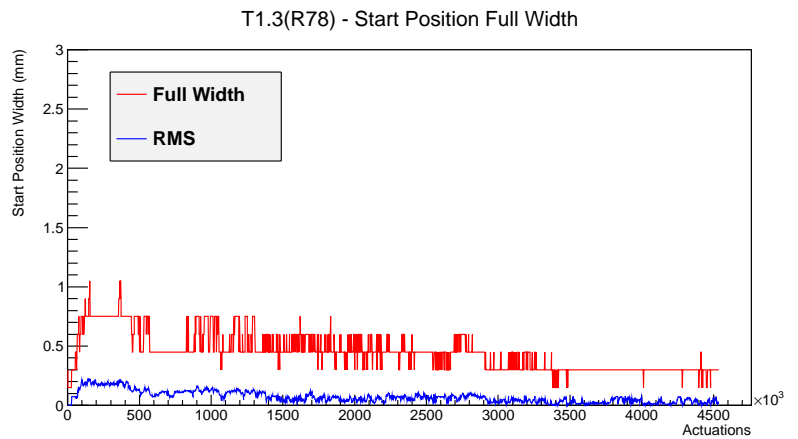

## 1 Operation Summary

	Last Shift	Total
Actuations:	68.6K	4537.8 K
Quadrature Count errors:	9850	318043
Fiber ADC errors:	0	2
BPS errors (during actuation):	0	3
(R78) Gaps > 3s & < 10s:	0	266
(R78) Gaps > 10s:	2	138
(R78) SP2 Corrections:	0	50
(R78) Capture Over/Under shoots:	0/0	639/639

## 2 Mechanical Performance

Starting position for the last 2000 actuations.

Starting position width over time.

Acceleration for the last 2000 actuations.

Acceleration over time. Normalised to a temperature 72C using the temperature data collected by the system.