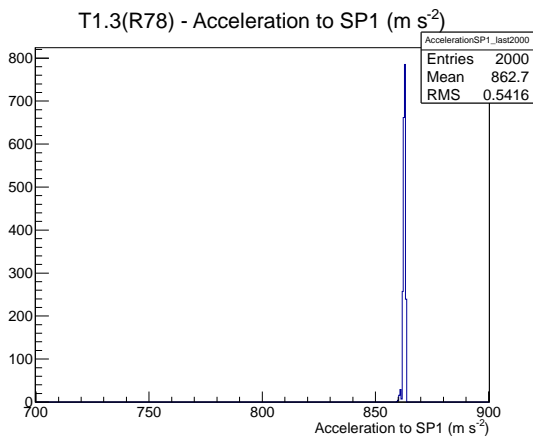

## 1 Operation Summary

	Last Shift	Total
Actuations:	68.6K	4537.8 K
Quadrature Count errors:	9850	318043
Fiber ADC errors:	0	2
BPS errors (during actuation):	0	3
(R78) Gaps > 3s & < 10s:	0	266
(R78) Gaps > 10s:	2	138
(R78) SP2 Corrections:	0	50
(R78) Capture Over/Under shoots:	0/0	639/639

## 2 Mechanical Performance

Starting position for the last 2000 actuations.

Starting position width over time.

Acceleration for the last 2000 actuations.

Acceleration over time. Normalised to a temperature 72C using the temperature data collected by the system.