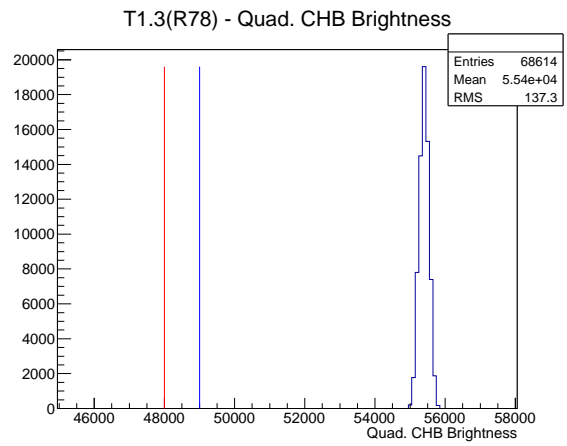

## 1 Operation Summary

	Last Shift	Total
Actuations:	68.6K	4537.8 K
Quadrature Count errors:	9850	318043
Fiber ADC errors:	0	2
BPS errors (during actuation):	0	3
(R78) Gaps > 3s & < 10s:	0	266
(R78) Gaps > 10s:	2	138
(R78) SP2 Corrections:	0	50
(R78) Capture Over/Under shoots:	0/0	639/639

## 2 Mechanical Performance

Starting position for the last 2000 actuations.

Starting position width over time.

Acceleration for the last 2000 actuations.

Acceleration over time. Normalised to a temperature 72C using the temperature data collected by the system.

### 3 Optical Performance