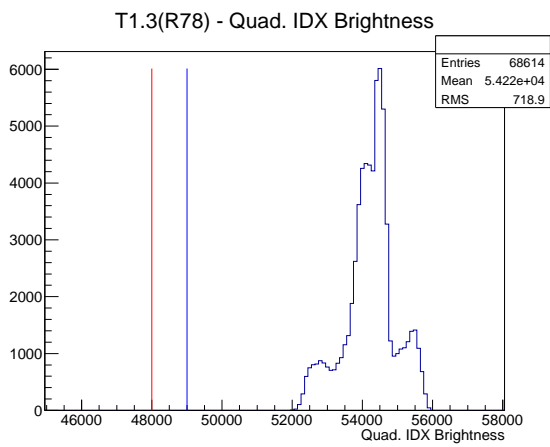

## 2 Mechanical Performance

Starting position for the last 2000 actuations.

Starting position width over time.

Acceleration for the last 2000 actuations.

Acceleration over time. Normalised to a temperature 72C using the temperature data collected by the system.

### 3 Optical Performance