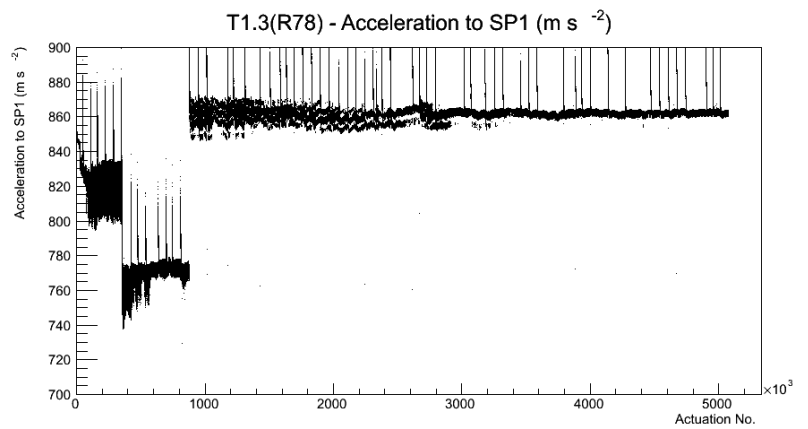

Target Performance Report - T1.3(R78)

Report Generated: July 18, 2012,

Last Actuation: 18/07/12 12:06:24

1 Operation Summary

	Last Shift	Total
Actuations:	68.6K	5078.4 K
Quadrature Count errors:	8504	401363
Fiber ADC errors:	0	2
BPS errors (during actuation):	0	3
(R78) Gaps > 3s & < 10s:	0	266
(R78) Gaps > 10s:	0	152
(R78) SP2 Corrections:	0	50
(R78) Capture Over/Under shoots:	0/0	644/644

2 Mechanical Performance

Starting position for the last 2000 actuations.

Starting position width over time.

Acceleration for the last 2000 actuations.

Acceleration over time. Normalised to a temperature 72C using the temperature data collected by the system.

3 Optical Performance

4 BPS Check