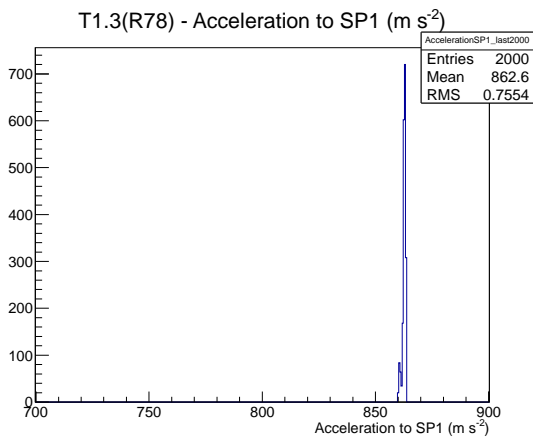

Target Performance Report - T1.3(R78)

Report Generated: July 18, 2012,

Last Actuation: 18/07/12 12:06:24

1 Operation Summary

	Last Shift	Total
Actuations:	68.6K	5078.4 K
Quadrature Count errors:	8504	401363
Fiber ADC errors:	0	2
BPS errors (during actuation):	0	3
(R78) Gaps > 3s & < 10s:	0	266
(R78) Gaps > 10s:	0	152
(R78) SP2 Corrections:	0	50
(R78) Capture Over/Under shoots:	0/0	644/644

2 Mechanical Performance

Starting position for the last 2000 actuations.

Starting position width over time.

Acceleration for the last 2000 actuations.

Acceleration over time. Normalised to a temperature 72C using the temperature data collected by the system.