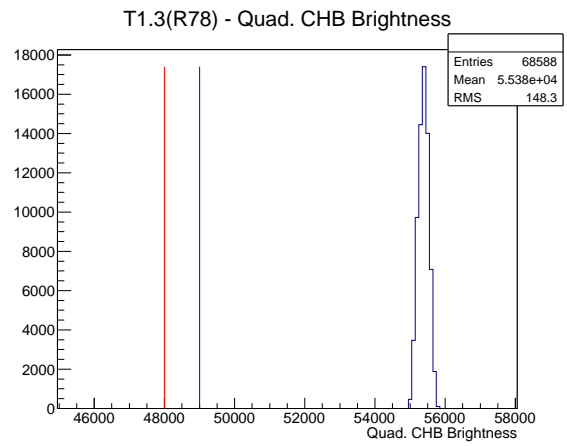

Target Performance Report - T1.3(R78)

Report Generated: July 18, 2012,

Last Actuation: 18/07/12 12:06:24

1 Operation Summary

	Last Shift	Total
Actuations:	68.6K	5078.4 K
Quadrature Count errors:	8504	401363
Fiber ADC errors:	0	2
BPS errors (during actuation):	0	3
(R78) Gaps > 3s & < 10s:	0	266
(R78) Gaps > 10s:	0	152
(R78) SP2 Corrections:	0	50
(R78) Capture Over/Under shoots:	0/0	644/644

2 Mechanical Performance

Starting position for the last 2000 actuations.

Starting position width over time.

Acceleration for the last 2000 actuations.

Acceleration over time. Normalised to a temperature 72C using the temperature data collected by the system.

3 Optical Performance

4 BPS Check