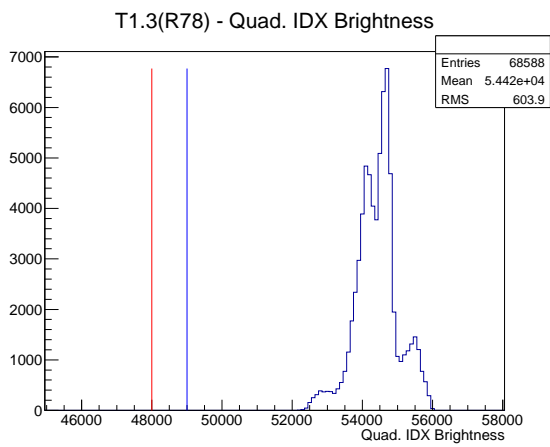

Target Performance Report - T1.3(R78)

Report Generated: July 18, 2012,

Last Actuation: 18/07/12 12:06:24

1 Operation Summary

	Last Shift	Total
Actuations:	68.6K	5078.4 K
Quadrature Count errors:	8504	401363
Fiber ADC errors:	0	2
BPS errors (during actuation):	0	3
(R78) Gaps > 3s & < 10s:	0	266
(R78) Gaps > 10s:	0	152
(R78) SP2 Corrections:	0	50
(R78) Capture Over/Under shoots:	0/0	644/644

2 Mechanical Performance

Starting position for the last 2000 actuations.

Starting position width over time.

Acceleration for the last 2000 actuations.

Acceleration over time. Normalised to a temperature 72C using the temperature data collected by the system.

3 Optical Performance

4 BPS Check