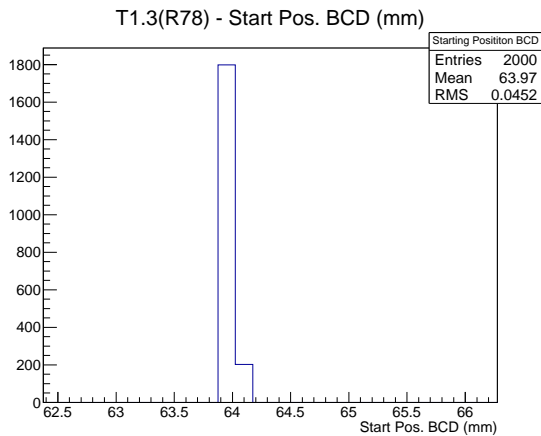

Target Performance Report - T1.3(R78)

Report Generated: July 18, 2012,

Last Actuation: 18/07/12 12:06:24

1 Operation Summary

	Last Shift	Total
Actuations:	68.6K	5078.4 K
Quadrature Count errors:	8504	401363
Fiber ADC errors:	0	2
BPS errors (during actuation):	0	3
(R78) Gaps > 3s & < 10s:	0	266
(R78) Gaps > 10s:	0	152
(R78) SP2 Corrections:	0	50
(R78) Capture Over/Under shoots:	0/0	644/644

2 Mechanical Performance

Starting position for the last 2000 actuations.

Starting position width over time.

Acceleration for the last 2000 actuations.

Acceleration over time. Normalised to a temperature 72C using the temperature data collected by the system.