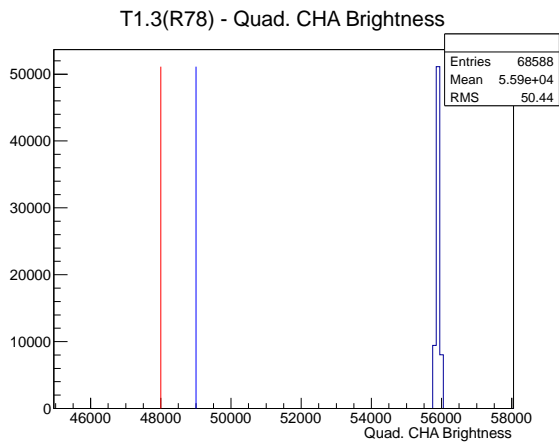

Target Performance Report - T1.3(R78)

Report Generated: July 18, 2012,

Last Actuation: 18/07/12 12:06:24

1 Operation Summary

	Last Shift	Total
Actuations:	68.6K	5078.4 K
Quadrature Count errors:	8504	401363
Fiber ADC errors:	0	2
BPS errors (during actuation):	0	3
(R78) Gaps > 3s & < 10s:	0	266
(R78) Gaps > 10s:	0	152
(R78) SP2 Corrections:	0	50
(R78) Capture Over/Under shoots:	0/0	644/644

2 Mechanical Performance

Starting position for the last 2000 actuations.

Starting position width over time.

Acceleration for the last 2000 actuations.

Acceleration over time. Normalised to a temperature 72C using the temperature data collected by the system.

3 Optical Performance

4 BPS Check