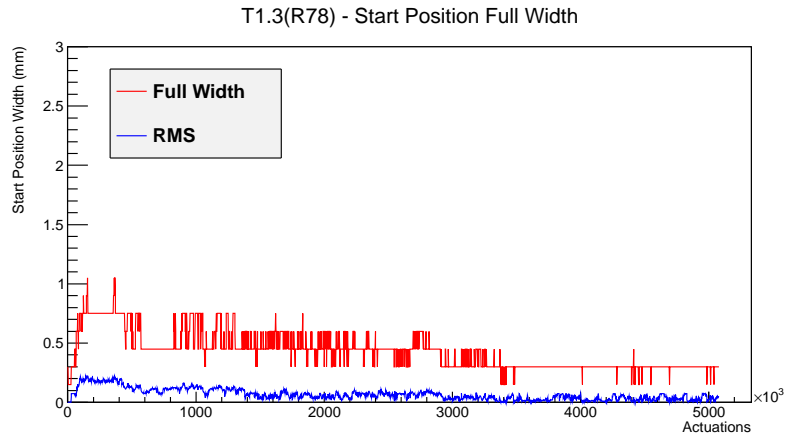

Target Performance Report - T1.3(R78)

Report Generated: July 18, 2012,

Last Actuation: 18/07/12 12:06:24

1 Operation Summary

	Last Shift	Total
Actuations:	68.6K	5078.4 K
Quadrature Count errors:	8504	401363
Fiber ADC errors:	0	2
BPS errors (during actuation):	0	3
(R78) Gaps > 3s & < 10s:	0	266
(R78) Gaps > 10s:	0	152
(R78) SP2 Corrections:	0	50
(R78) Capture Over/Under shoots:	0/0	644/644

2 Mechanical Performance

Starting position for the last 2000 actuations.

Starting position width over time.

Acceleration for the last 2000 actuations.

Acceleration over time. Normalised to a temperature 72C using the temperature data collected by the system.