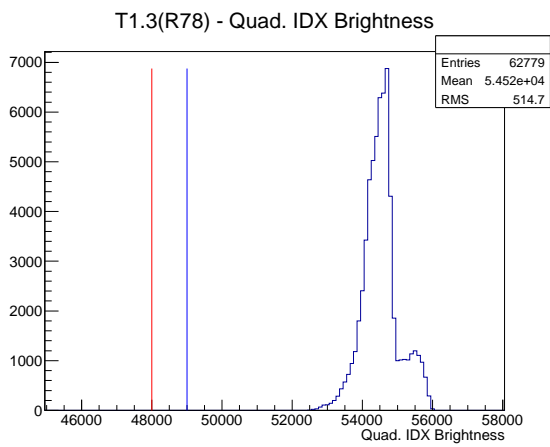

Target Performance Report - T1.3(R78)

Report Generated: July 20, 2012,

Last Actuation: 20/07/12 12:09:30

1 Operation Summary

	Last Shift	Total
Actuations:	62.8K	5189.8 K
Quadrature Count errors:	11744	426067
Fiber ADC errors:	0	2
BPS errors (during actuation):	0	3
(R78) Gaps > 3s & < 10s:	66	332
(R78) Gaps > 10s:	0	156
(R78) SP2 Corrections:	0	50
(R78) Capture Over/Under shoots:	0/0	645/645

2 Mechanical Performance

Starting position for the last 2000 actuations.

Starting position width over time.

Acceleration for the last 2000 actuations.

Acceleration over time. Normalised to a temperature 72C using the temperature data collected by the system.

3 Optical Performance

4 BPS Check