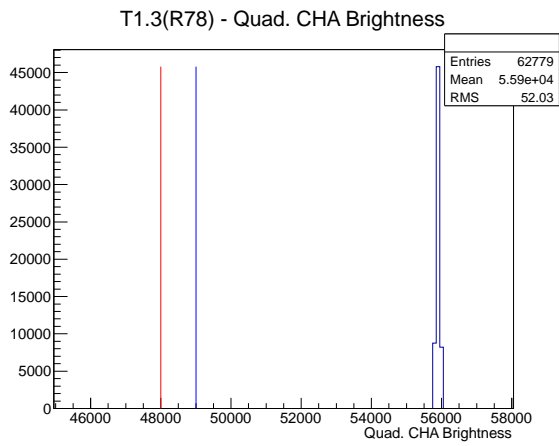

Target Performance Report - T1.3(R78)

Report Generated: July 20, 2012,

Last Actuation: 20/07/12 12:09:30

1 Operation Summary

	Last Shift	Total
Actuations:	62.8K	5189.8 K
Quadrature Count errors:	11744	426067
Fiber ADC errors:	0	2
BPS errors (during actuation):	0	3
(R78) Gaps > 3s & < 10s:	66	332
(R78) Gaps > 10s:	0	156
(R78) SP2 Corrections:	0	50
(R78) Capture Over/Under shoots:	0/0	645/645

2 Mechanical Performance

Starting position for the last 2000 actuations.

Starting position width over time.

Acceleration for the last 2000 actuations.

Acceleration over time. Normalised to a temperature 72C using the temperature data collected by the system.

3 Optical Performance

4 BPS Check