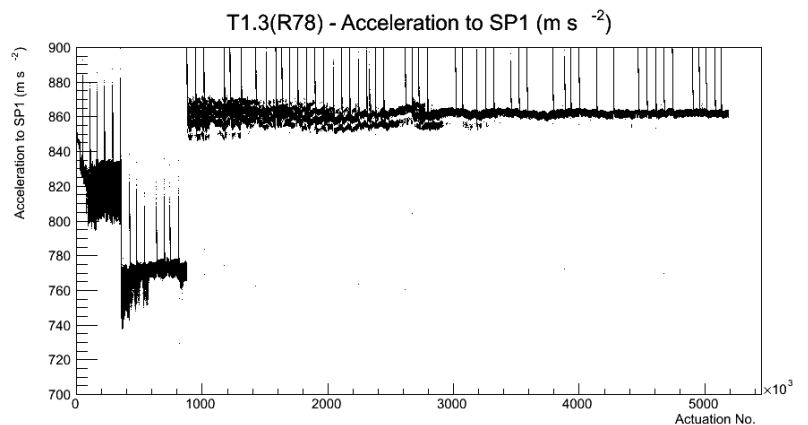

Target Performance Report - T1.3(R78)

Report Generated: July 20, 2012,

Last Actuation: 20/07/12 12:09:30

1 Operation Summary

	Last Shift	Total
Actuations:	62.8K	5189.8 K
Quadrature Count errors:	11744	426067
Fiber ADC errors:	0	2
BPS errors (during actuation):	0	3
(R78) Gaps > 3s & < 10s:	66	332
(R78) Gaps > 10s:	0	156
(R78) SP2 Corrections:	0	50
(R78) Capture Over/Under shoots:	0/0	645/645

2 Mechanical Performance

Starting position for the last 2000 actuations.

Starting position width over time.

Acceleration for the last 2000 actuations.

Acceleration over time. Normalised to a temperature 72C using the temperature data collected by the system.

3 Optical Performance

4 BPS Check