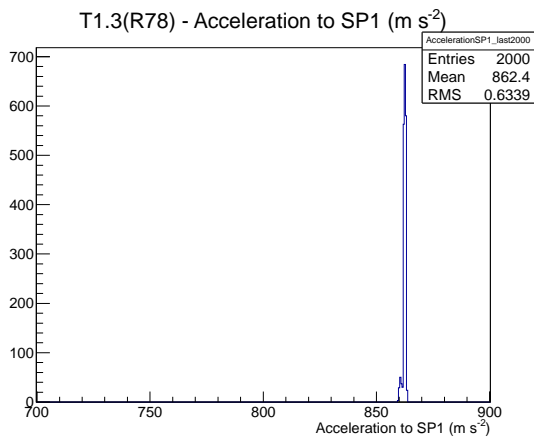

Target Performance Report - T1.3(R78)

Report Generated: July 20, 2012,

Last Actuation: 20/07/12 12:09:30

1 Operation Summary

	Last Shift	Total
Actuations:	62.8K	5189.8 K
Quadrature Count errors:	11744	426067
Fiber ADC errors:	0	2
BPS errors (during actuation):	0	3
(R78) Gaps > 3s & < 10s:	66	332
(R78) Gaps > 10s:	0	156
(R78) SP2 Corrections:	0	50
(R78) Capture Over/Under shoots:	0/0	645/645

2 Mechanical Performance

Starting position for the last 2000 actuations.

Starting position width over time.

Acceleration for the last 2000 actuations.

Acceleration over time. Normalised to a temperature 72C using the temperature data collected by the system.