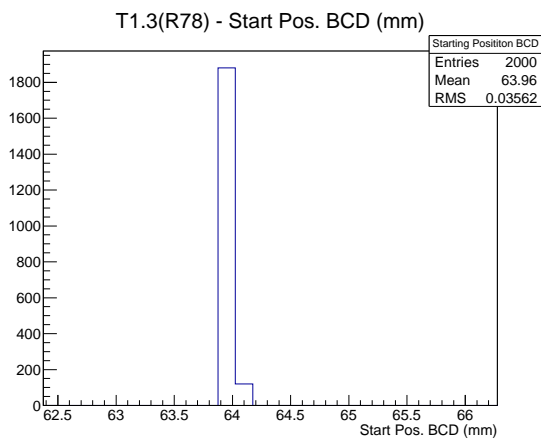

Target Performance Report - T1.3(R78)

Report Generated: July 20, 2012,

Last Actuation: 20/07/12 12:09:30

1 Operation Summary

	Last Shift	Total
Actuations:	62.8K	5189.8 K
Quadrature Count errors:	11744	426067
Fiber ADC errors:	0	2
BPS errors (during actuation):	0	3
(R78) Gaps > 3s & < 10s:	66	332
(R78) Gaps > 10s:	0	156
(R78) SP2 Corrections:	0	50
(R78) Capture Over/Under shoots:	0/0	645/645

2 Mechanical Performance

Starting position for the last 2000 actuations.

Starting position width over time.

Acceleration for the last 2000 actuations.

Acceleration over time. Normalised to a temperature 72C using the temperature data collected by the system.