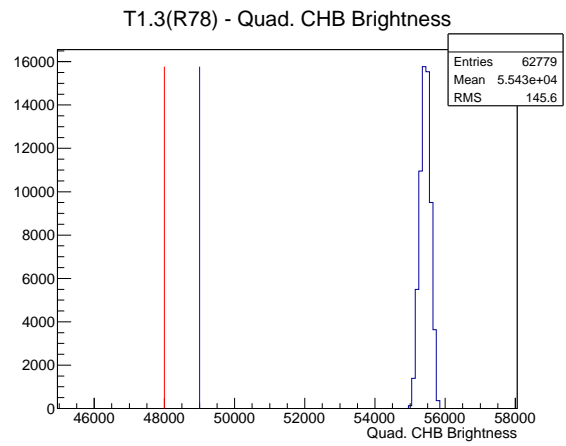

Target Performance Report - T1.3(R78)

Report Generated: July 20, 2012,

Last Actuation: 20/07/12 12:09:30

1 Operation Summary

	Last Shift	Total
Actuations:	62.8K	5189.8 K
Quadrature Count errors:	11744	426067
Fiber ADC errors:	0	2
BPS errors (during actuation):	0	3
(R78) Gaps > 3s & < 10s:	66	332
(R78) Gaps > 10s:	0	156
(R78) SP2 Corrections:	0	50
(R78) Capture Over/Under shoots:	0/0	645/645

2 Mechanical Performance

Starting position for the last 2000 actuations.

Starting position width over time.

Acceleration for the last 2000 actuations.

Acceleration over time. Normalised to a temperature 72C using the temperature data collected by the system.

3 Optical Performance

4 BPS Check