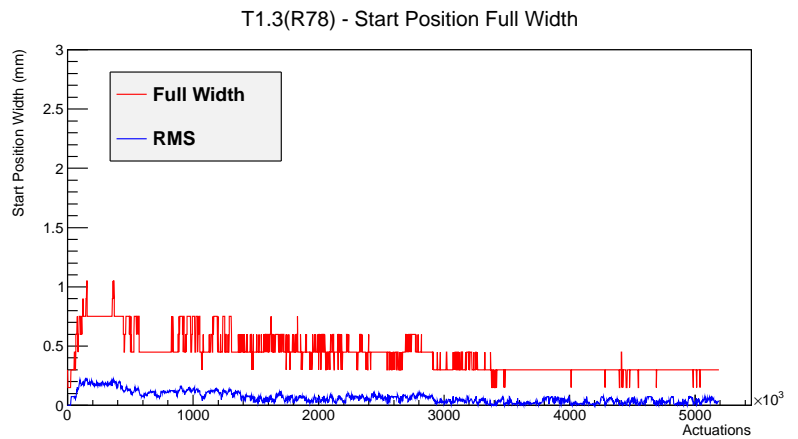

Target Performance Report - T1.3(R78)

Report Generated: July 20, 2012,

Last Actuation: 20/07/12 12:09:30

1 Operation Summary

	Last Shift	Total
Actuations:	62.8K	5189.8 K
Quadrature Count errors:	11744	426067
Fiber ADC errors:	0	2
BPS errors (during actuation):	0	3
(R78) Gaps > 3s & < 10s:	66	332
(R78) Gaps > 10s:	0	156
(R78) SP2 Corrections:	0	50
(R78) Capture Over/Under shoots:	0/0	645/645

2 Mechanical Performance

Starting position for the last 2000 actuations.

Starting position width over time.

Acceleration for the last 2000 actuations.

Acceleration over time. Normalised to a temperature 72C using the temperature data collected by the system.