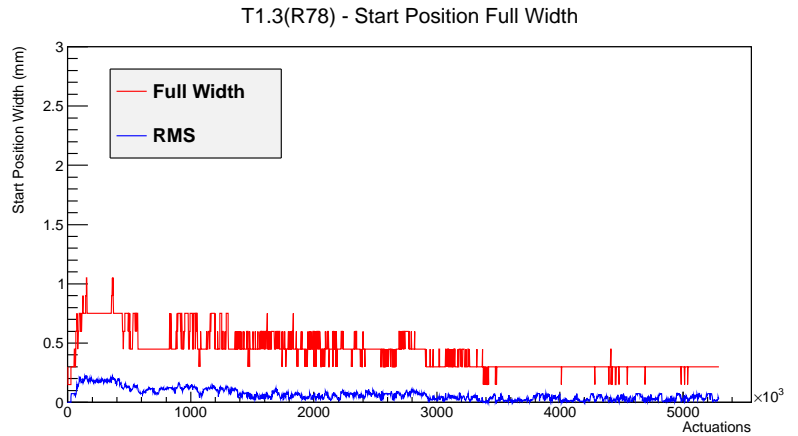

Target Performance Report - T1.3(R78)

Report Generated: July 22, 2012,

Last Actuation: 21/07/12 23:42:44

1 Operation Summary

	Last Shift	Total
Actuations:	102.0K	5291.9 K
Quadrature Count errors:	22966	449032
Fiber ADC errors:	0	2
BPS errors (during actuation):	0	3
(R78) Gaps > 3s & < 10s:	36	368
(R78) Gaps > 10s:	2	158
(R78) SP2 Corrections:	0	50
(R78) Capture Over/Under shoots:	1/34	646/680

2 Mechanical Performance

Starting position for the last 2000 actuations.

Starting position width over time.

Acceleration for the last 2000 actuations.

Acceleration over time. Normalised to a temperature 72C using the temperature data collected by the system.