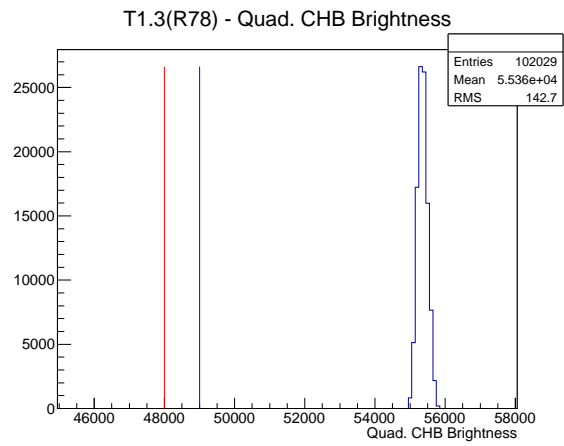

Target Performance Report - T1.3(R78)

Report Generated: July 22, 2012,

Last Actuation: 21/07/12 23:42:44

1 Operation Summary

	Last Shift	Total
Actuations:	102.0K	5291.9 K
Quadrature Count errors:	22966	449032
Fiber ADC errors:	0	2
BPS errors (during actuation):	0	3
(R78) Gaps > 3s & < 10s:	36	368
(R78) Gaps > 10s:	2	158
(R78) SP2 Corrections:	0	50
(R78) Capture Over/Under shoots:	1/34	646/680

2 Mechanical Performance

Starting position for the last 2000 actuations.

Starting position width over time.

Acceleration for the last 2000 actuations.

Acceleration over time. Normalised to a temperature 72C using the temperature data collected by the system.

3 Optical Performance

4 BPS Check