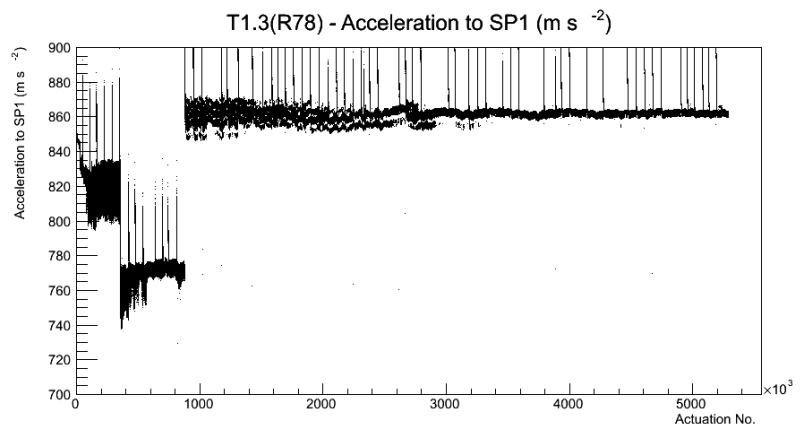

Target Performance Report - T1.3(R78)

Report Generated: July 22, 2012,

Last Actuation: 21/07/12 23:42:44

1 Operation Summary

	Last Shift	Total
Actuations:	102.0K	5291.9 K
Quadrature Count errors:	22966	449032
Fiber ADC errors:	0	2
BPS errors (during actuation):	0	3
(R78) Gaps > 3s & < 10s:	36	368
(R78) Gaps > 10s:	2	158
(R78) SP2 Corrections:	0	50
(R78) Capture Over/Under shoots:	1/34	646/680

2 Mechanical Performance

Starting position for the last 2000 actuations.

Starting position width over time.

Acceleration for the last 2000 actuations.

Acceleration over time. Normalised to a temperature 72C using the temperature data collected by the system.

3 Optical Performance

4 BPS Check