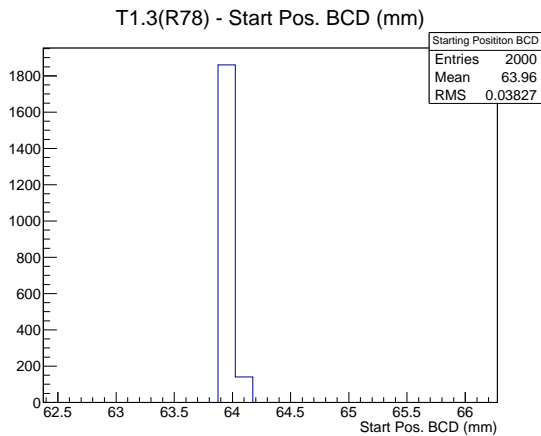

Target Performance Report - T1.3(R78)

Report Generated: July 22, 2012,

Last Actuation: 21/07/12 23:42:44

1 Operation Summary

	Last Shift	Total
Actuations:	102.0K	5291.9 K
Quadrature Count errors:	22966	449032
Fiber ADC errors:	0	2
BPS errors (during actuation):	0	3
(R78) Gaps > 3s & < 10s:	36	368
(R78) Gaps > 10s:	2	158
(R78) SP2 Corrections:	0	50
(R78) Capture Over/Under shoots:	1/34	646/680

2 Mechanical Performance

Starting position for the last 2000 actuations.

Starting position width over time.

Acceleration for the last 2000 actuations.

Acceleration over time. Normalised to a temperature 72C using the temperature data collected by the system.