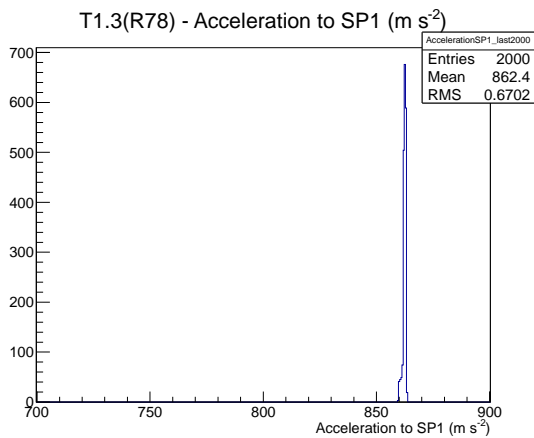

Target Performance Report - T1.3(R78)

Report Generated: July 22, 2012,

Last Actuation: 21/07/12 23:42:44

1 Operation Summary

	Last Shift	Total
Actuations:	102.0K	5291.9 K
Quadrature Count errors:	22966	449032
Fiber ADC errors:	0	2
BPS errors (during actuation):	0	3
(R78) Gaps > 3s & < 10s:	36	368
(R78) Gaps > 10s:	2	158
(R78) SP2 Corrections:	0	50
(R78) Capture Over/Under shoots:	1/34	646/680

2 Mechanical Performance

Starting position for the last 2000 actuations.

Starting position width over time.

Acceleration for the last 2000 actuations.

Acceleration over time. Normalised to a temperature 72C using the temperature data collected by the system.