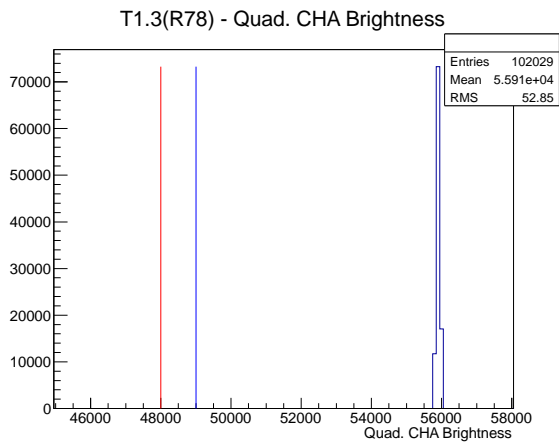

Target Performance Report - T1.3(R78)

Report Generated: July 22, 2012,

Last Actuation: 21/07/12 23:42:44

1 Operation Summary

	Last Shift	Total
Actuations:	102.0K	5291.9 K
Quadrature Count errors:	22966	449032
Fiber ADC errors:	0	2
BPS errors (during actuation):	0	3
(R78) Gaps > 3s & < 10s:	36	368
(R78) Gaps > 10s:	2	158
(R78) SP2 Corrections:	0	50
(R78) Capture Over/Under shoots:	1/34	646/680

2 Mechanical Performance

Starting position for the last 2000 actuations.

Starting position width over time.

Acceleration for the last 2000 actuations.

Acceleration over time. Normalised to a temperature 72C using the temperature data collected by the system.

3 Optical Performance

4 BPS Check