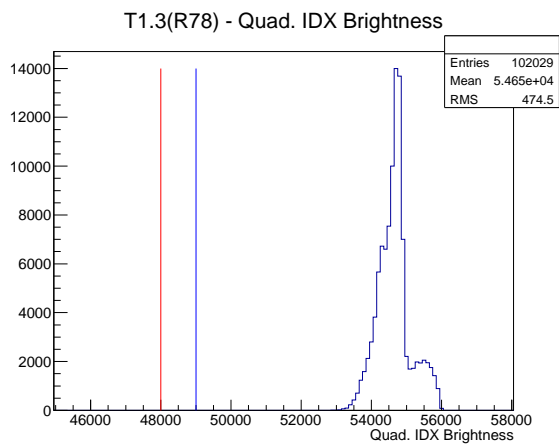

Target Performance Report - T1.3(R78)

Report Generated: July 22, 2012,

Last Actuation: 21/07/12 23:42:44

1 Operation Summary

	Last Shift	Total
Actuations:	102.0K	5291.9 K
Quadrature Count errors:	22966	449032
Fiber ADC errors:	0	2
BPS errors (during actuation):	0	3
(R78) Gaps > 3s & < 10s:	36	368
(R78) Gaps > 10s:	2	158
(R78) SP2 Corrections:	0	50
(R78) Capture Over/Under shoots:	1/34	646/680

2 Mechanical Performance

Starting position for the last 2000 actuations.

Starting position width over time.

Acceleration for the last 2000 actuations.

Acceleration over time. Normalised to a temperature 72C using the temperature data collected by the system.

3 Optical Performance

4 BPS Check